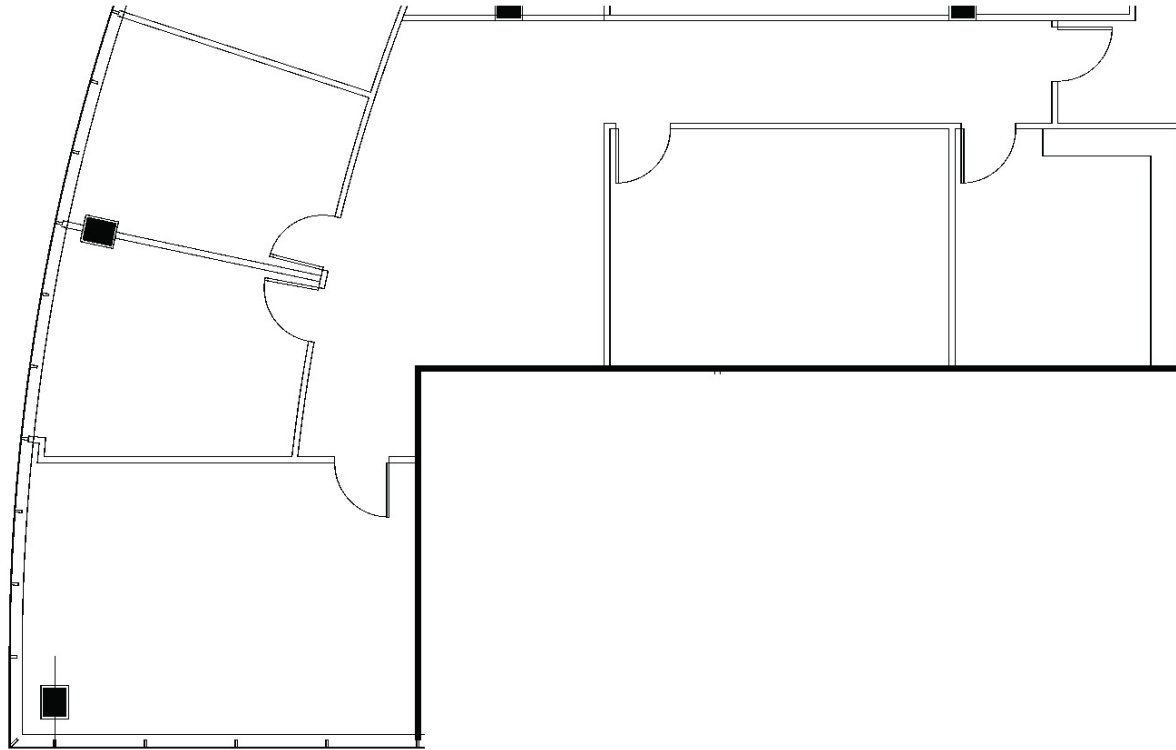

SUITE 335

1,914 RSF

FOR LEASING INFORMATION:

Matt Pruitt | Christian Canion | Harrison Biro  
+1 713 425 5857