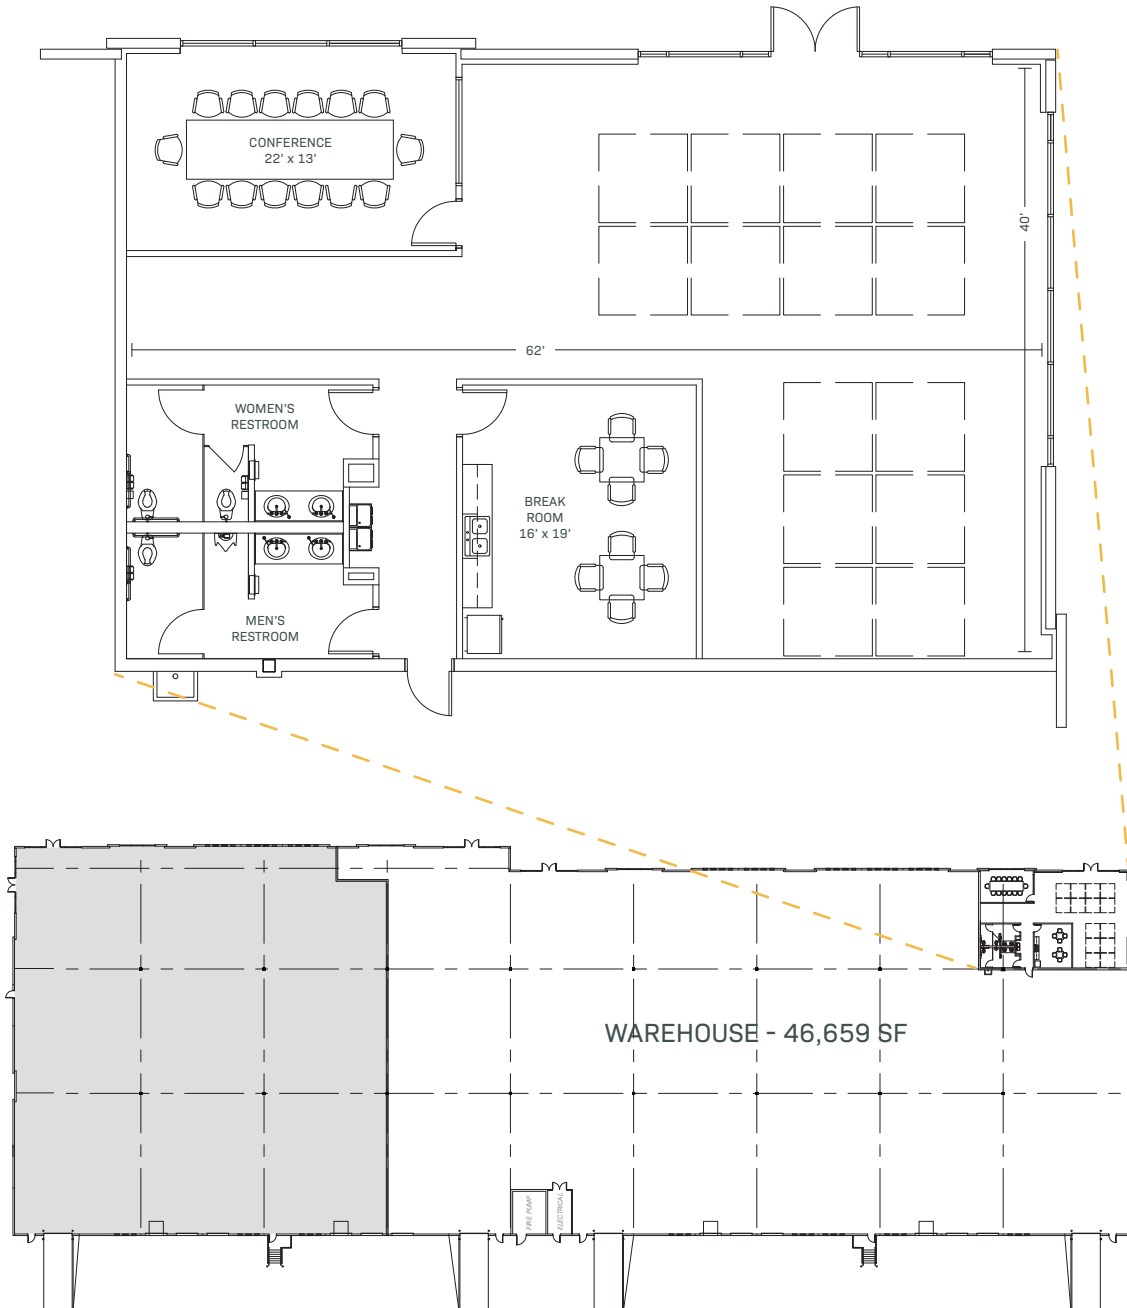

Suite 185 - 49,189 Sq. Ft.

ENLARGED OFFICE - 2,530 SF

* Dimensions are Deemed
as Accurate but not to Scale