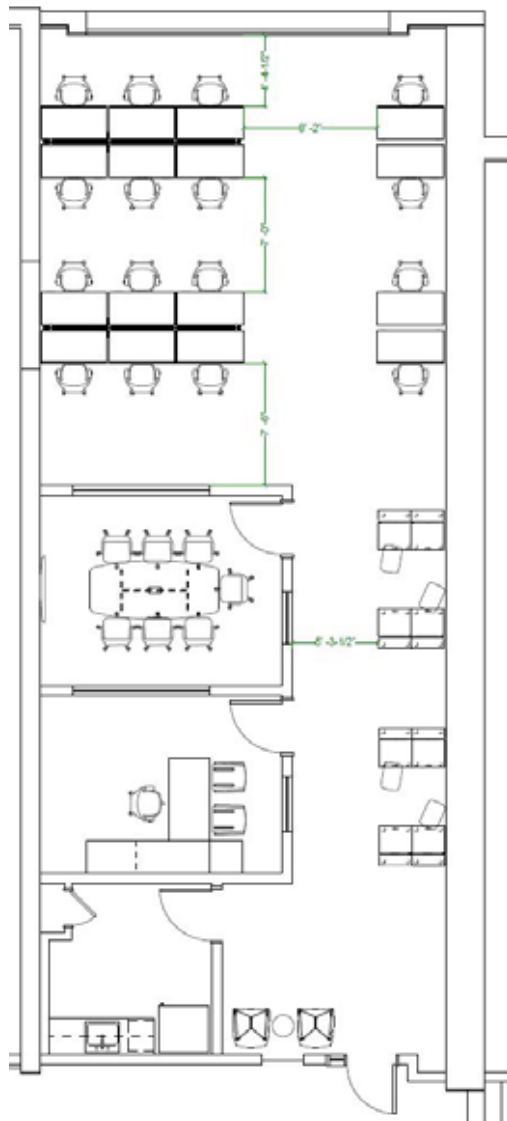

HISTORIC LANDMARK

EST - 1878

MARKET CENTER

17TH & MARKET

SUITE 211
1,852 SF

*Furnished
Spec Suite*

W. Ryan Stout
303.813.6448
ryan.stout@cushwake.com

Zachary T. Williams
303.813.6474
zach.williams@cushwake.com