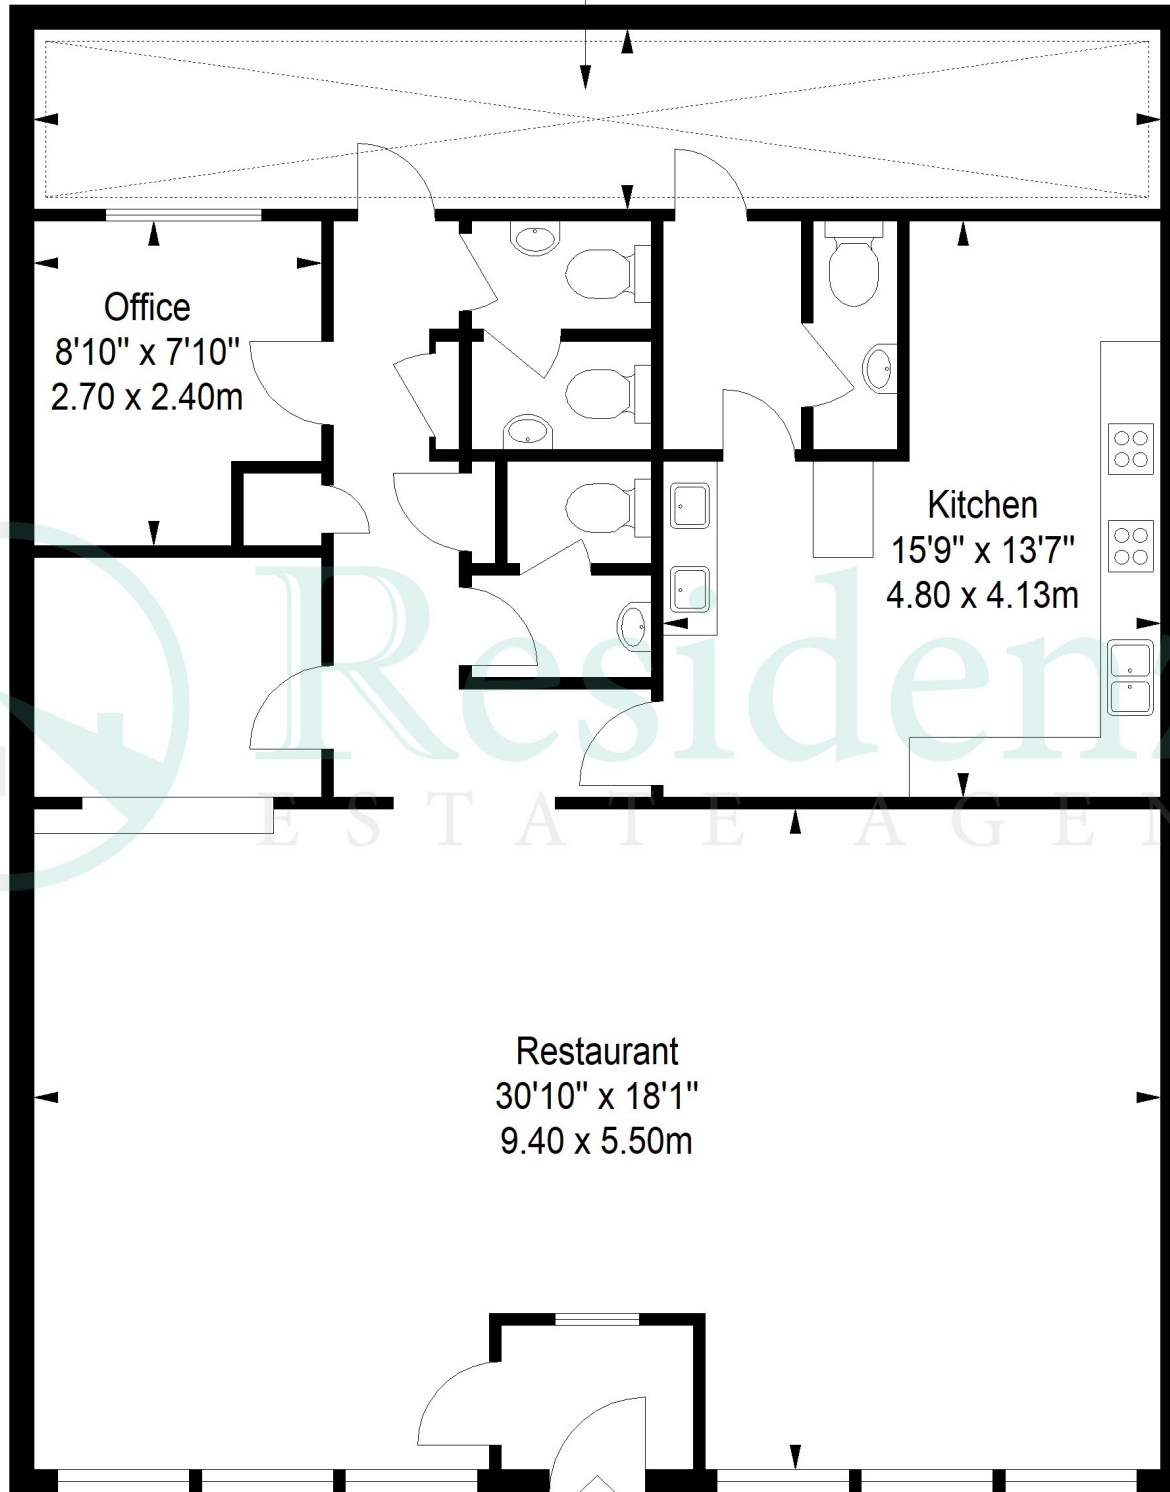

9.40 x 1.50m

Office  
8'10" x 7'10"  
2.70 x 2.40m

Kitchen  
15'9" x 13'7"  
4.80 x 4.13m

Restaurant  
30'10" x 18'1"  
9.40 x 5.50m

Residenza  
ESTATE AGENTS