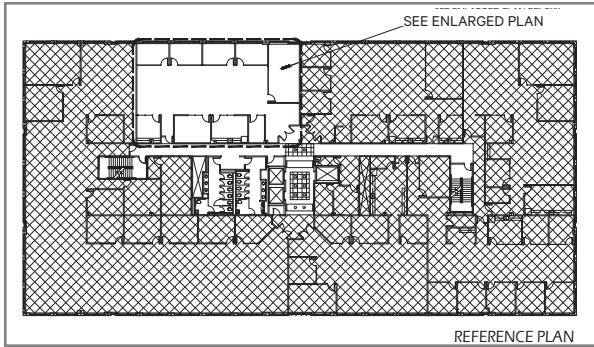

Flagler Center Floorplan

12926 GRAN BAY PARKWAY | JACKSONVILLE, FL 32258

DRAWING NOT TO SCALE

Lakeside V
Suite 300 | ±3,682 RSF

For Leasing Information, Please Contact:

Oliver Barakat (904) 630 6346

Billy Kuntz (904) 630 6350