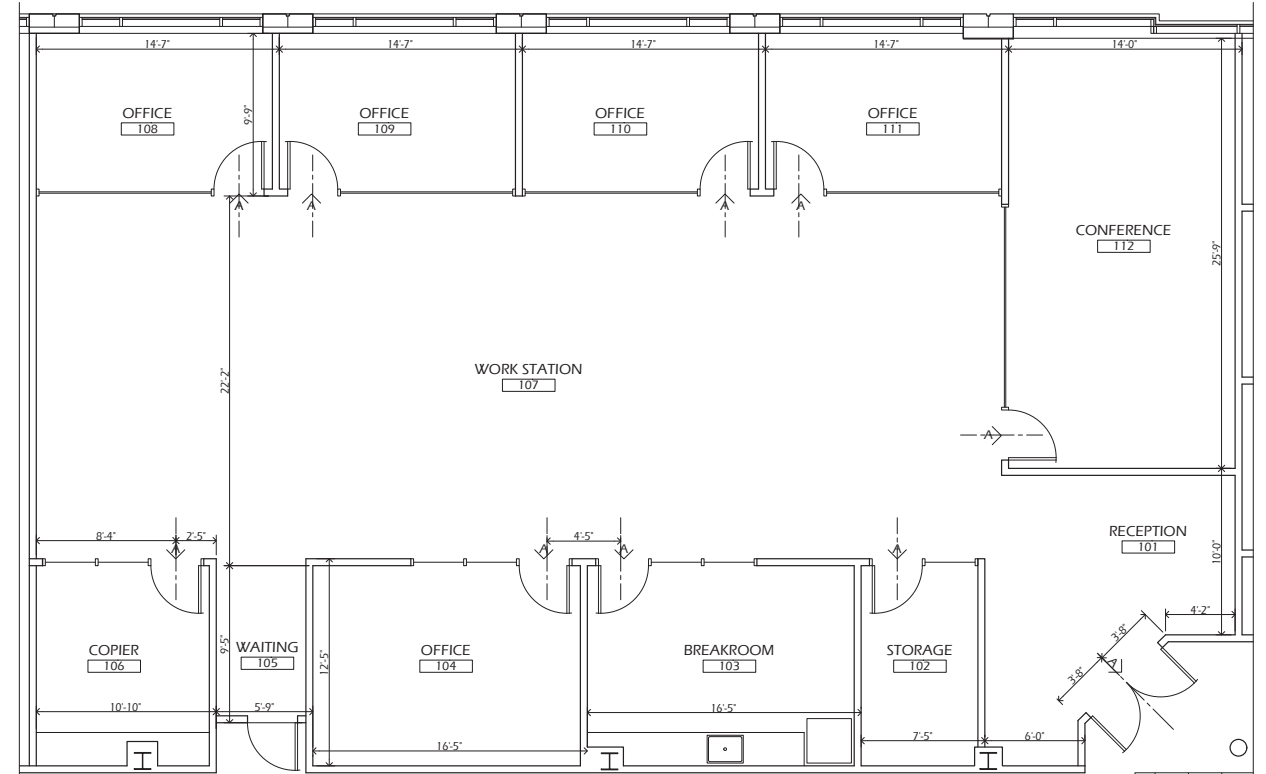

Flagler Center Floorplan

12926 GRAN BAY PARKWAY | JACKSONVILLE, FL 32258

DRAWING NOT TO SCALE

Lakeside V
Suite 300 | ±3,682 RSF

For Leasing Information, Please Contact:

Oliver Barakat (904) 630 6346

Billy Kuntz (904) 630 6350