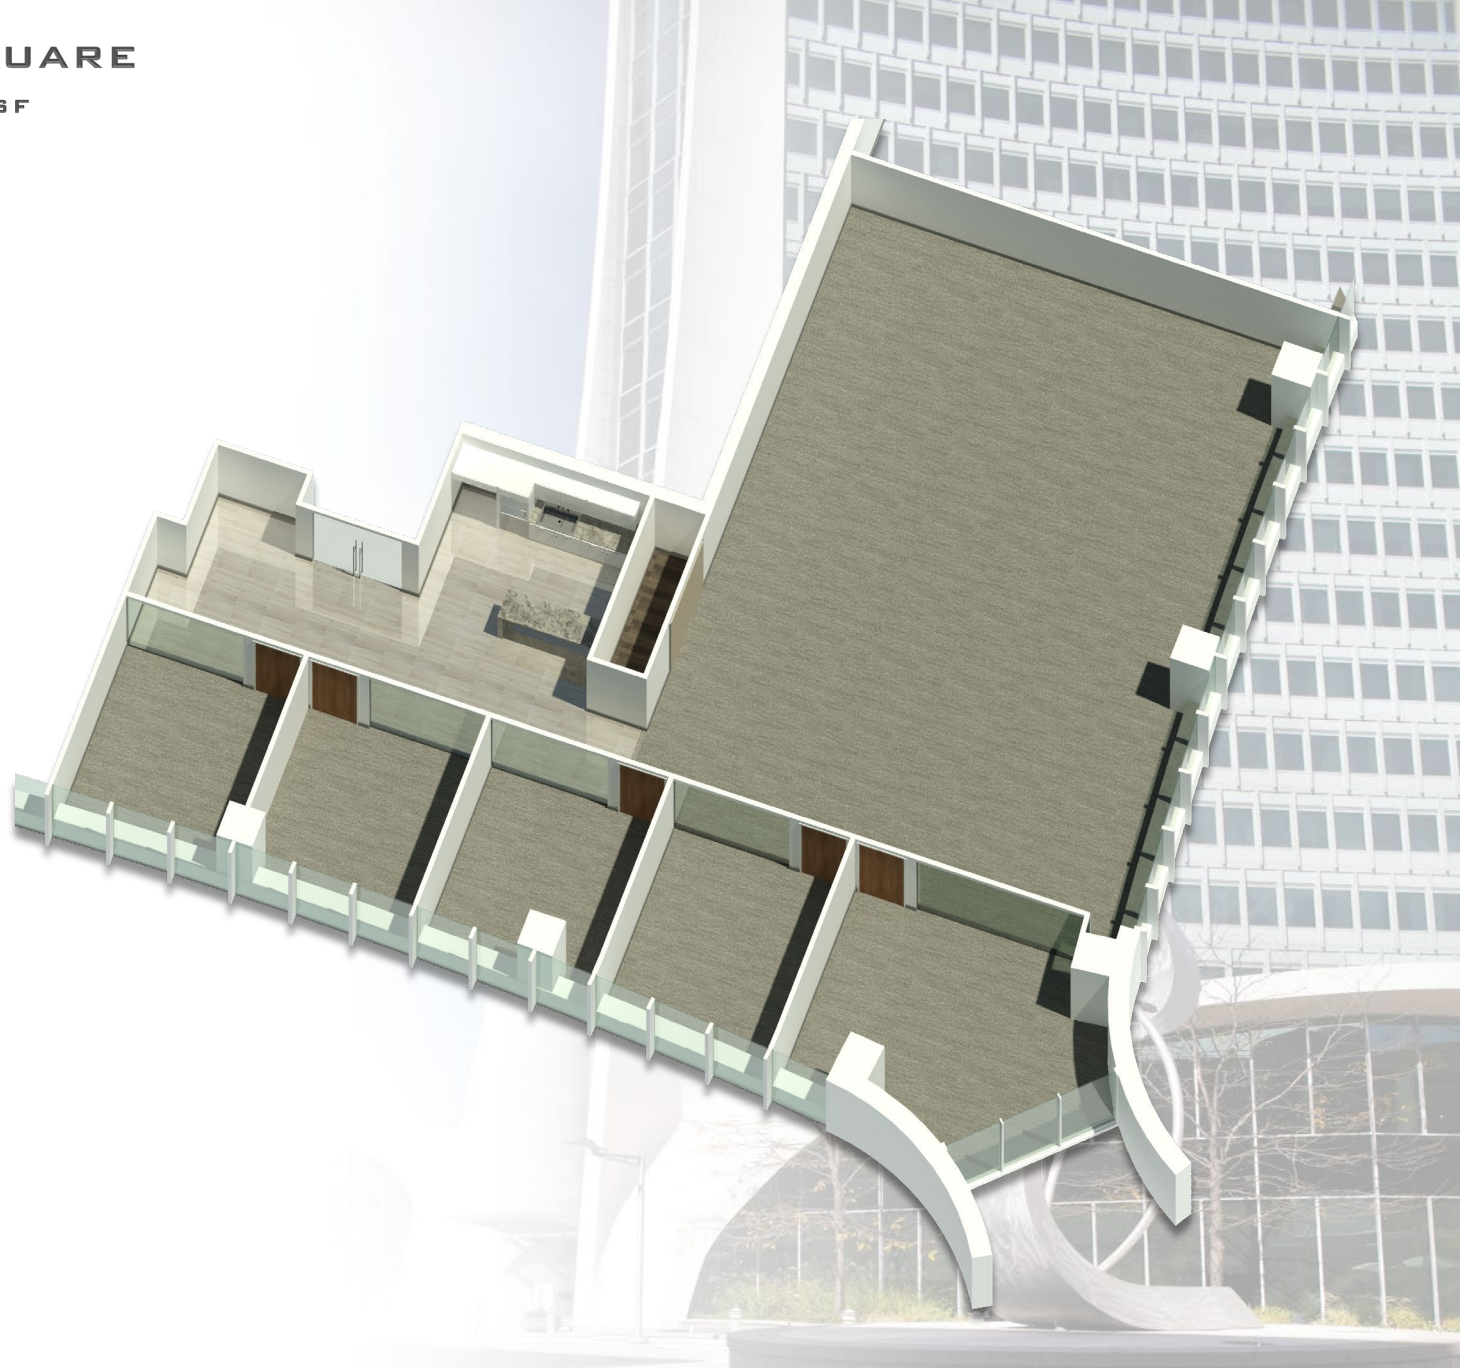

1 LANDMARK SQUARE

14TH FLOOR - 3,347 RSF

STAMFORD, CT

Contact Our Leasing Team:

Larry Kwiat
203-363-2341
larry.kwiat@reckson.com

Willard Overlock
914-872-4729
willard.overlock@reckson.com

RECKSON
www.reckson.com

All information is from sources deemed reliable and submitted subject to errors, omissions, change of price, rental, prior sale and withdrawal without notice.

1 LANDMARK SQUARE

14TH FLOOR - 3,347 RSF

STAMFORD, CT