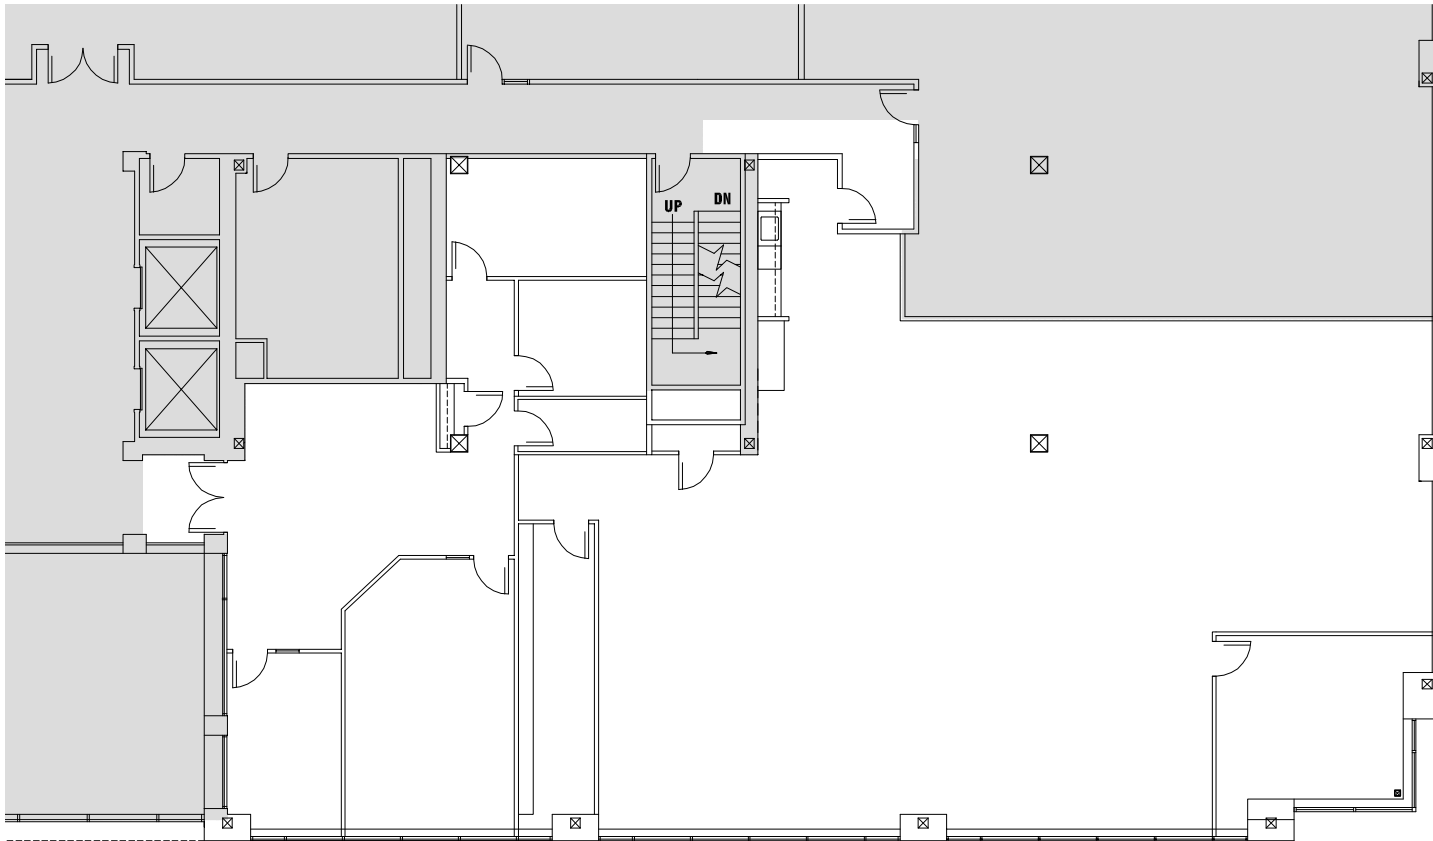

13454 Sunrise Valley Drive  
Herndon, VA 20171

Suite #200

5,751 RSF

**KEY PLAN**