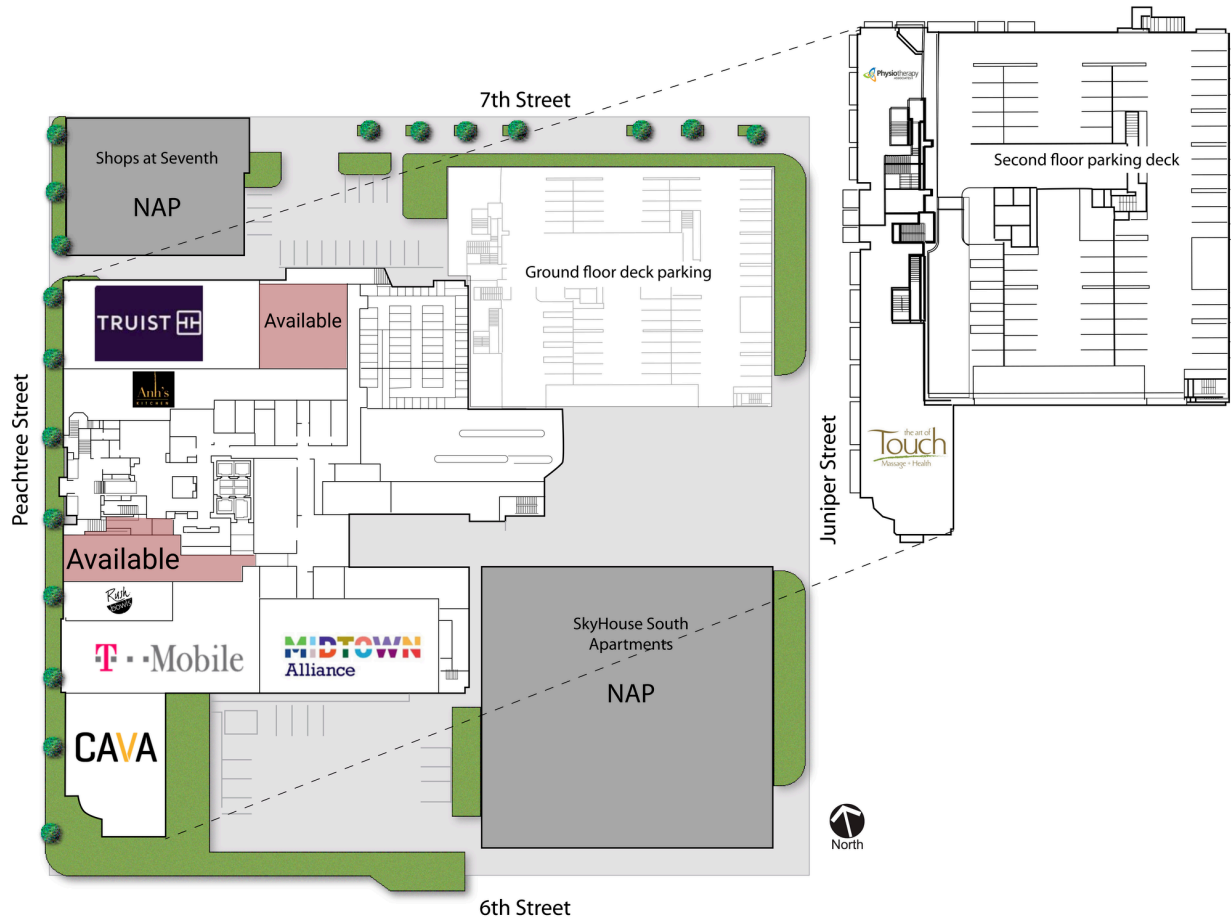

# SHOPS AT VIEWPOINT SITE PLAN

I	Physiotherapy Associates	2,230 SF	2	Anh's Kitchen	2,553 SF
J	The Art of Touch Massage	6,587 SF	3	Available	1,290 SF
1a	Truist	3,402 SF	4	Rush Bowls	904 SF
1b	Available	1,449 SF	5	T-Mobile	3,972 SF
			6-7	Cava	3,535 SF
			8	Midtown Alliance	2,996 SF

**Property Information:**

- Located on Peachtree Street between 6th & 7th Streets in the heart of Midtown.
- High profile retail space below a 36-story luxury high-rise, Viewpoint condominium tower, one of the premier Residential towers in Midtown, Atlanta.
- Only a short walk from the High Museum of Art, Piedmont Park, MARTA, the Atlanta Botanical Garden and the Fox Theatre.
- Excellent visibility and frontage along Peachtree Street, and a 200 space parking deck.

## TRADE AREA

shops at viewpoint — MIDTOWN, ATLANTA

### SHOPS AT VIEWPOINT WALKABLE AMENITIES

Restaurants			Apartments/Condominiums		Specialty/Other
Takorea	The Melting Pot	Chick-fil-a	Biltmore at Midtown	Cornerstone Village	Fox Theatre
Anh's Kitchen	Cypress Street Pint & Plate	The Vortex	100 Midtown Apartments	805 Peachtree Lofts	Tech Square
Vitality Bowls	Five Guys Burger and Frys	Ecco	Nine15 Midtown	Marq on Ponce	Marta Midtown
Starbucks	Vinny's Pizza	The Lawrence	Spire at Midtown		Piedmont Park
Escorpion	Senor Patron	Marlow's Tavern	Viewpoint		Margaret Mitchell House
Einstein Bros. Bagels	Fresh To Order	J. Christopher's			
Atwoods	Baraonda Ristorante & Bar	Quiznos Subs			