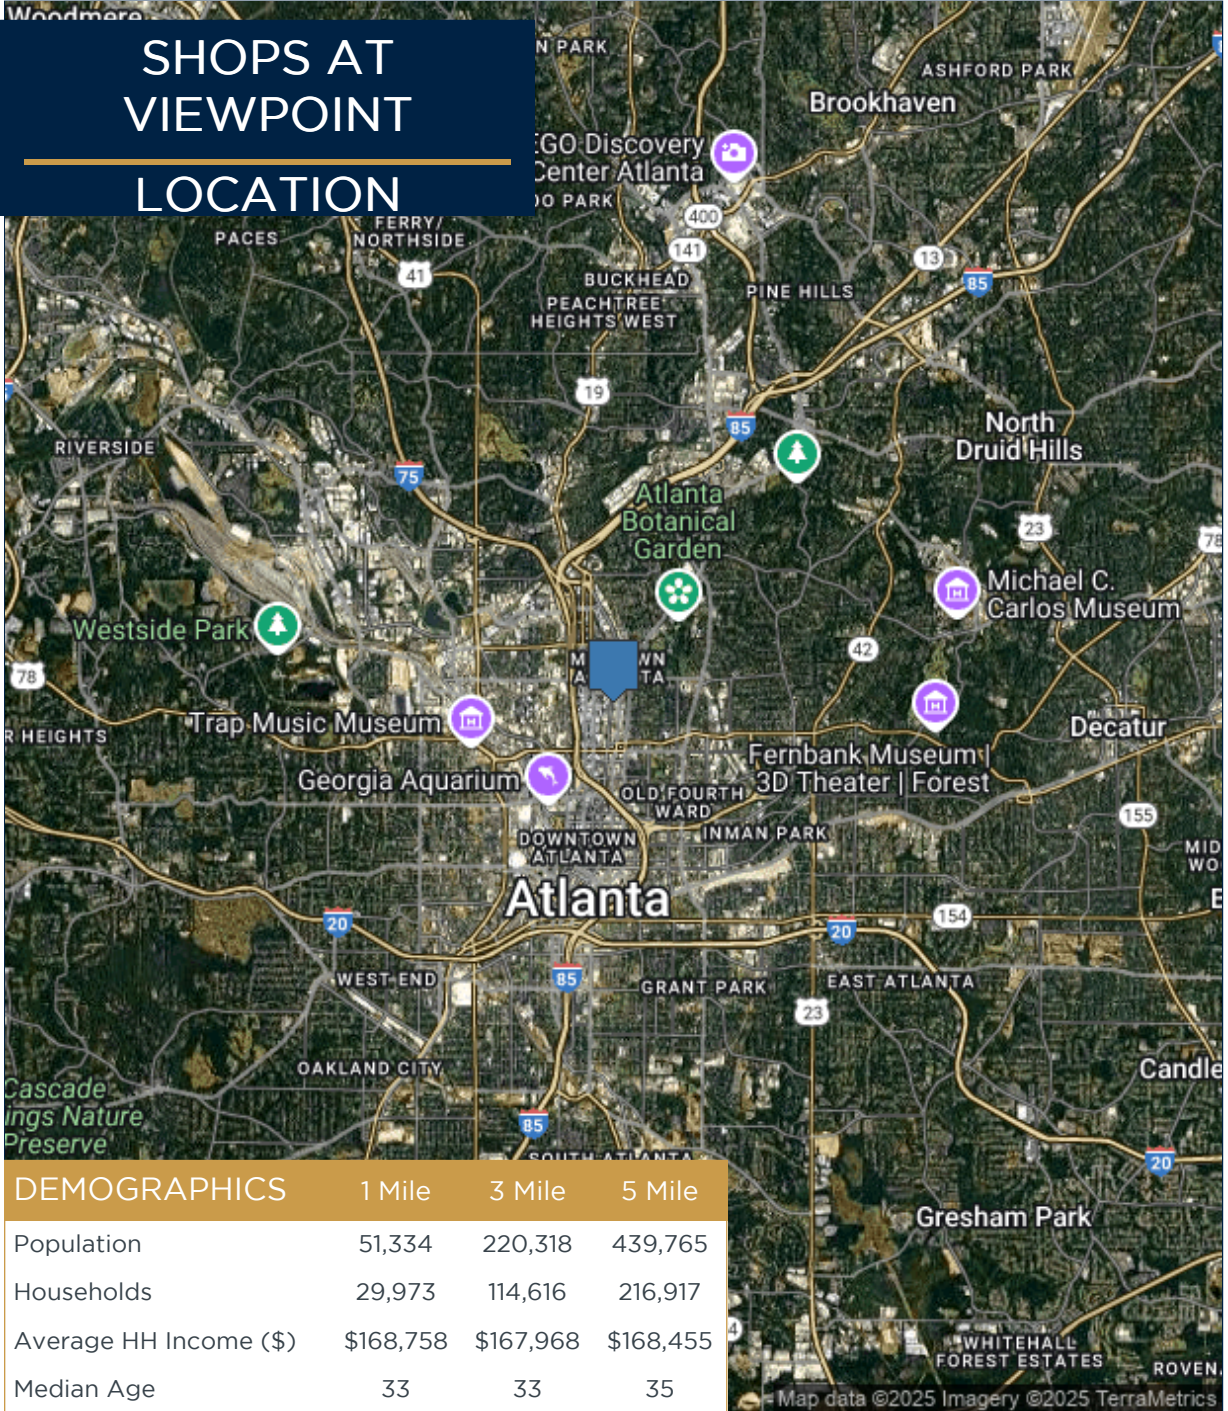

# SHOPS AT VIEWPOINT SITE PLAN

I	Physiotherapy Associates	2,230 SF	2	Anh's Kitchen	2,553 SF
J	The Art of Touch Massage	6,587 SF	3	Available	1,290 SF
1a	Truist	3,402 SF	4	Rush Bowls	904 SF
1b	Available	1,449 SF	5	T-Mobile	3,972 SF
			6-7	Cava	3,535 SF
			8	Midtown Alliance	2,996 SF

**Property Information:**

- Located on Peachtree Street between 6th & 7th Streets in the heart of Midtown.
- High profile retail space below a 36-story luxury high-rise, Viewpoint condominium tower, one of the premier Residential towers in Midtown, Atlanta.
- Only a short walk from the High Museum of Art, Piedmont Park, MARTA, the Atlanta Botanical Garden and the Fox Theatre.
- Excellent visibility and frontage along Peachtree Street, and a 200 space parking deck.

# SHOPS AT VIEWPOINT

## TRADE AREA

shops at viewpoint — MIDTOWN, ATLANTA