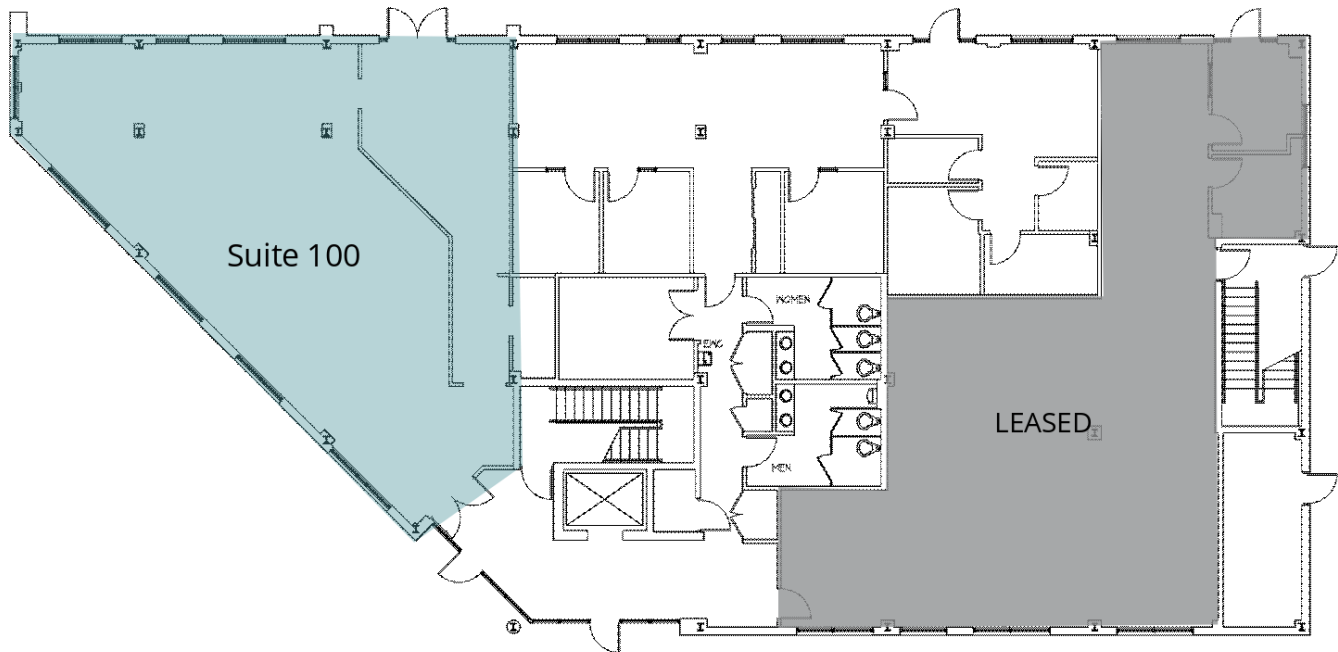

2,440 SF

Suite	Size	Description
■ 101 W Broad St - Suite 100	2,440 SF	Available immediately

Chris Dyson

703.284.3633
cdyson@lpc.com

Stoddie Nibley

703.284.5884
snibley@lpc.com

Jack Redmond

703.284.5880
jredmond@lpc.com

Eamon McCrann

703.284.5861
emccrann@lpc.com

Lincoln

GEORGE MASON SQUARE

101, 103 & 105 W Broad St | Falls Church, VA 22046

101 W Broad St - Suite 201 and 202

1,106-2,052 SF

Suite	Size	Description
■ 101 W Broad St - Spec Suite 201	1,106 SF	Available immediately
■ 101 W Broad St - Spec Suite 202	2,052 SF	Available immediately