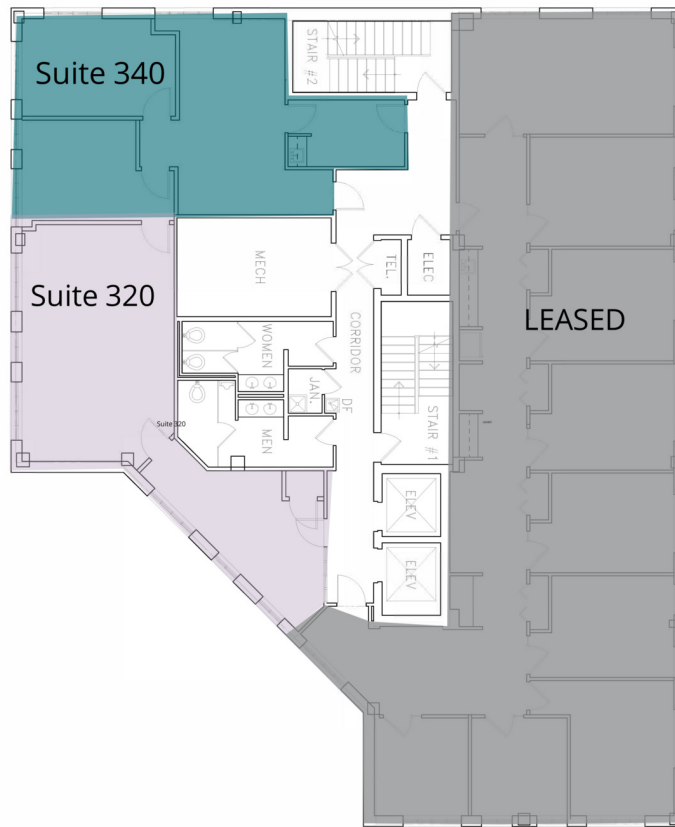

101, 103 & 105 W Broad St | Falls Church, VA 22046

103 W Broad St - Suite 100

2,858 SF

Suite	Size	Description
■ 103 W Broad St - Suite 100	2,858 SF	Available immediately

Chris Dyson **Stoddie Nibley** **Jack Redmond** **Eamon McCrann**
703.284.3633 703.284.5884 703.284.5880 703.284.5861
cdyson@lpc.com snibley@lpc.com jredmond@lpc.com emccrann@lpc.com

Lincoln

GEORGE MASON SQUARE

101, 103 & 105 W Broad St | Falls Church, VA 22046

103 W Broad St - Suite 320 and 340

848-1,844 SF

Suite	Size	Description
■ 103 W Broad St - Suite 320	848 - 1,844 SF	Available immediately
■ 103 W Broad St - Suite 340	996 - 1,844 SF	Available immediately