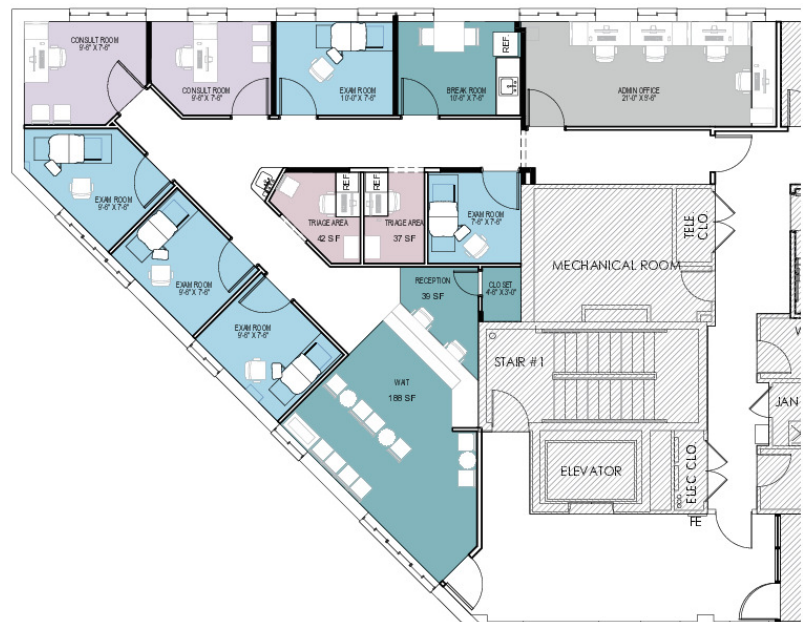

2,440 SF

Suite	Size	Description
■ 101 W Broad St - Suite 100	2,440 SF	Available immediately

Chris Dyson

703.284.3633
cdyson@lpc.com

Stoddie Nibley

703.284.5884
snibley@lpc.com

Jack Redmond

703.284.5880
jredmond@lpc.com

Eamon McCrann

703.284.5861
emccrann@lpc.com

Lincoln

GEORGE MASON SQUARE

101, 103 & 105 W Broad St | Falls Church, VA 22046

101 W Broad St - Suite 201 and 202

1,106-2,052 SF

Suite	Size	Description
■ 101 W Broad St - Spec Suite 201	1,106 SF	Available immediately
■ 101 W Broad St - Spec Suite 202	2,052 SF	Available immediately

101, 103 & 105 W Broad St | Falls Church, VA 22046

101 W Broad St - Suite 301

2,139 SF

- Exam Rooms
- Consultation Rooms
- Triage Areas
- Common/Support Areas
- Admin Office

Suite	Size	Description
101 W Broad St - Suite 301	2,139 SF	Available June 2026