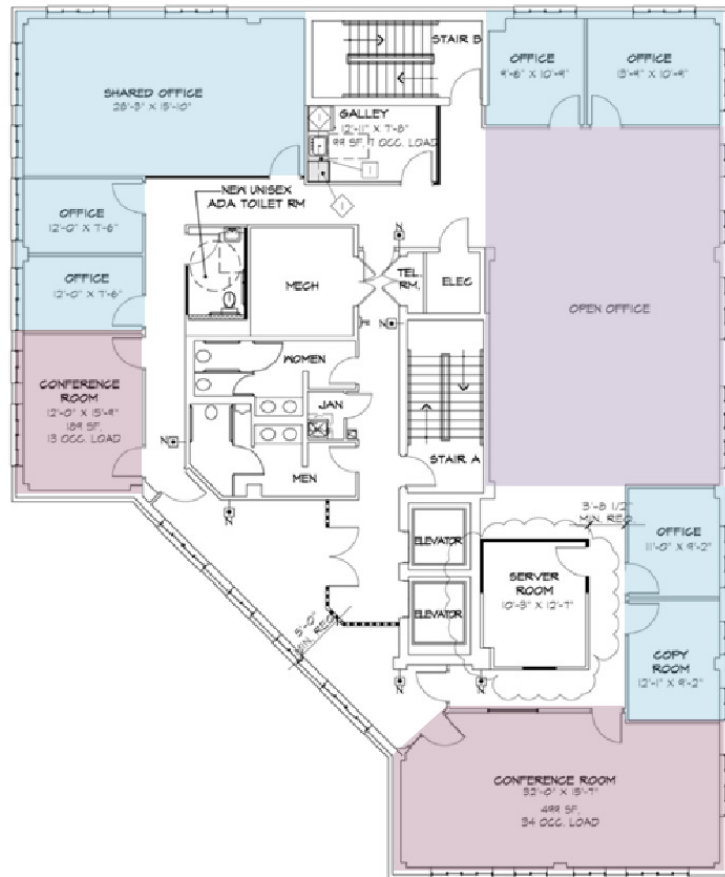

Lincoln

GEORGE MASON SQUARE

101, 103 & 105 W Broad St | Falls Church, VA 22046

103 W Broad St - Suite 320 and 340

848-1,844 SF

Suite	Size	Description
■ 103 W Broad St - Suite 320	848 - 1,844 SF	Available immediately
■ 103 W Broad St - Suite 340	996 - 1,844 SF	Available immediately

101, 103 & 105 W Broad St | Falls Church, VA 22046

103 W Broad St - 5th Floor

5,180 SF

- 7 Offices
- Open Work Area
- 2 Conference/Training

Suite	Size	Description
103 W Broad St - 5th Floor	5,180 SF	Available immediately