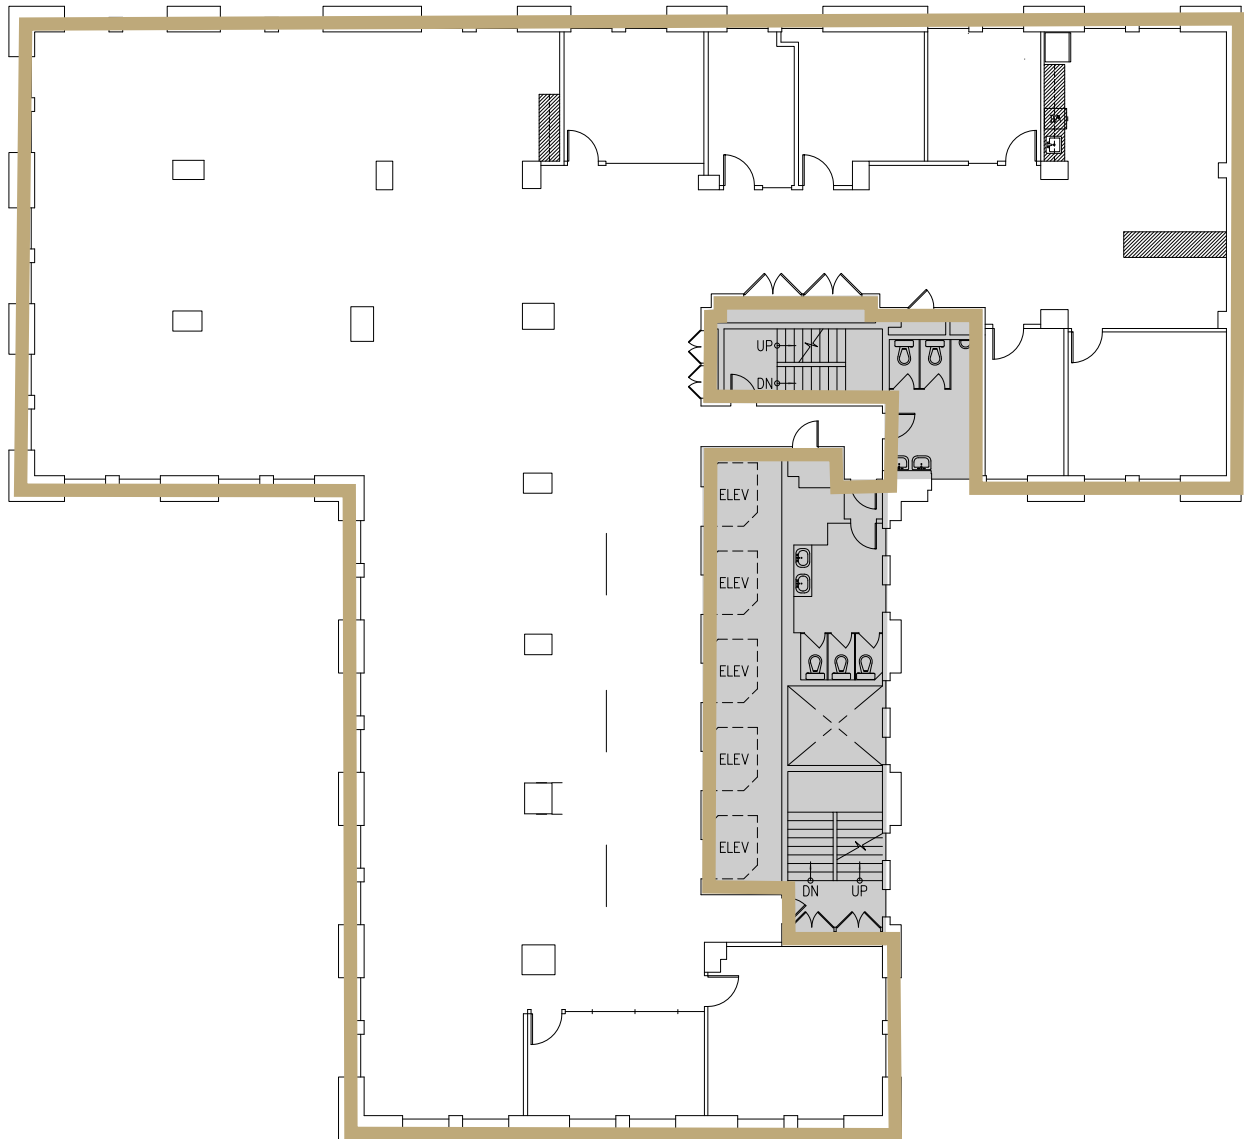

SEATTLE TOWER

1218 3RD AVENUE · SEATTLE, WA 98101

FLOOR 8

8,562 RSF

Available immediately

CLEITA HARVEY
+1 206 607 1794
cleita.harvey@jll.com

TIM JONES
+1 206 971 7011
tim.jones@jll.com