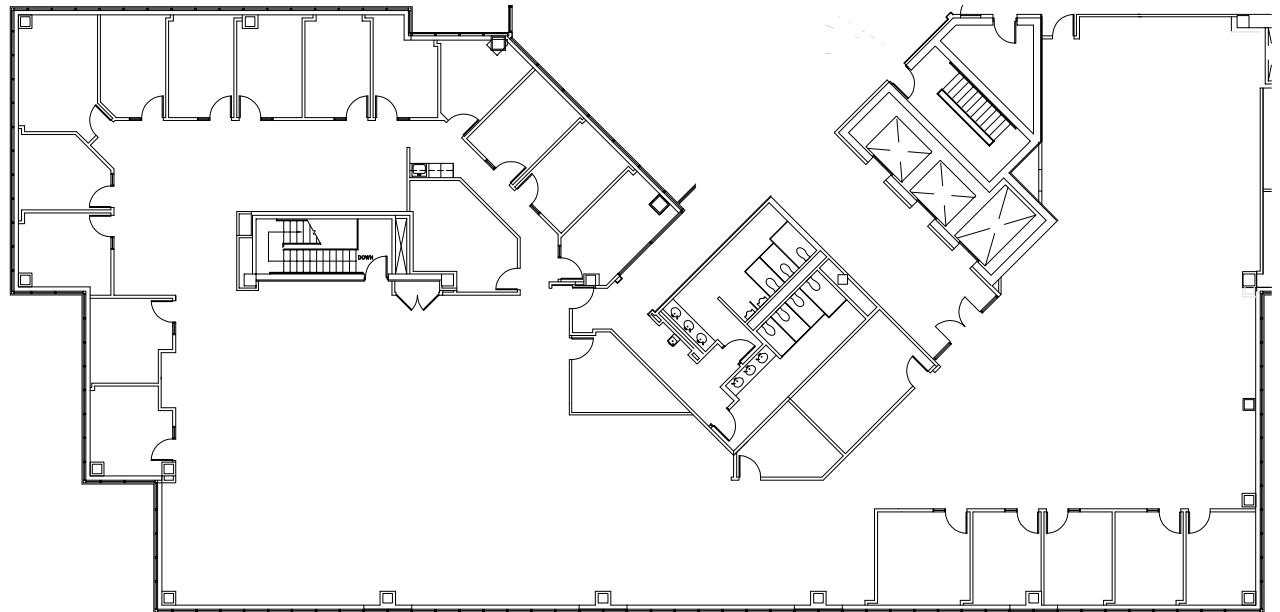

CLICK FOR  
INTERACTIVE TOUR

Matterport™

5343 N. 16TH ST. | PHOENIX, AZ 85016

**NEWMARK**

**VERO**

2555 East Camelback Road  
Suite 600  
Phoenix, AZ 85016

**MIKE GARLICK, SIOR**  
Executive Managing Director  
t 602-952-3825  
mike.garlick@nrmk.com