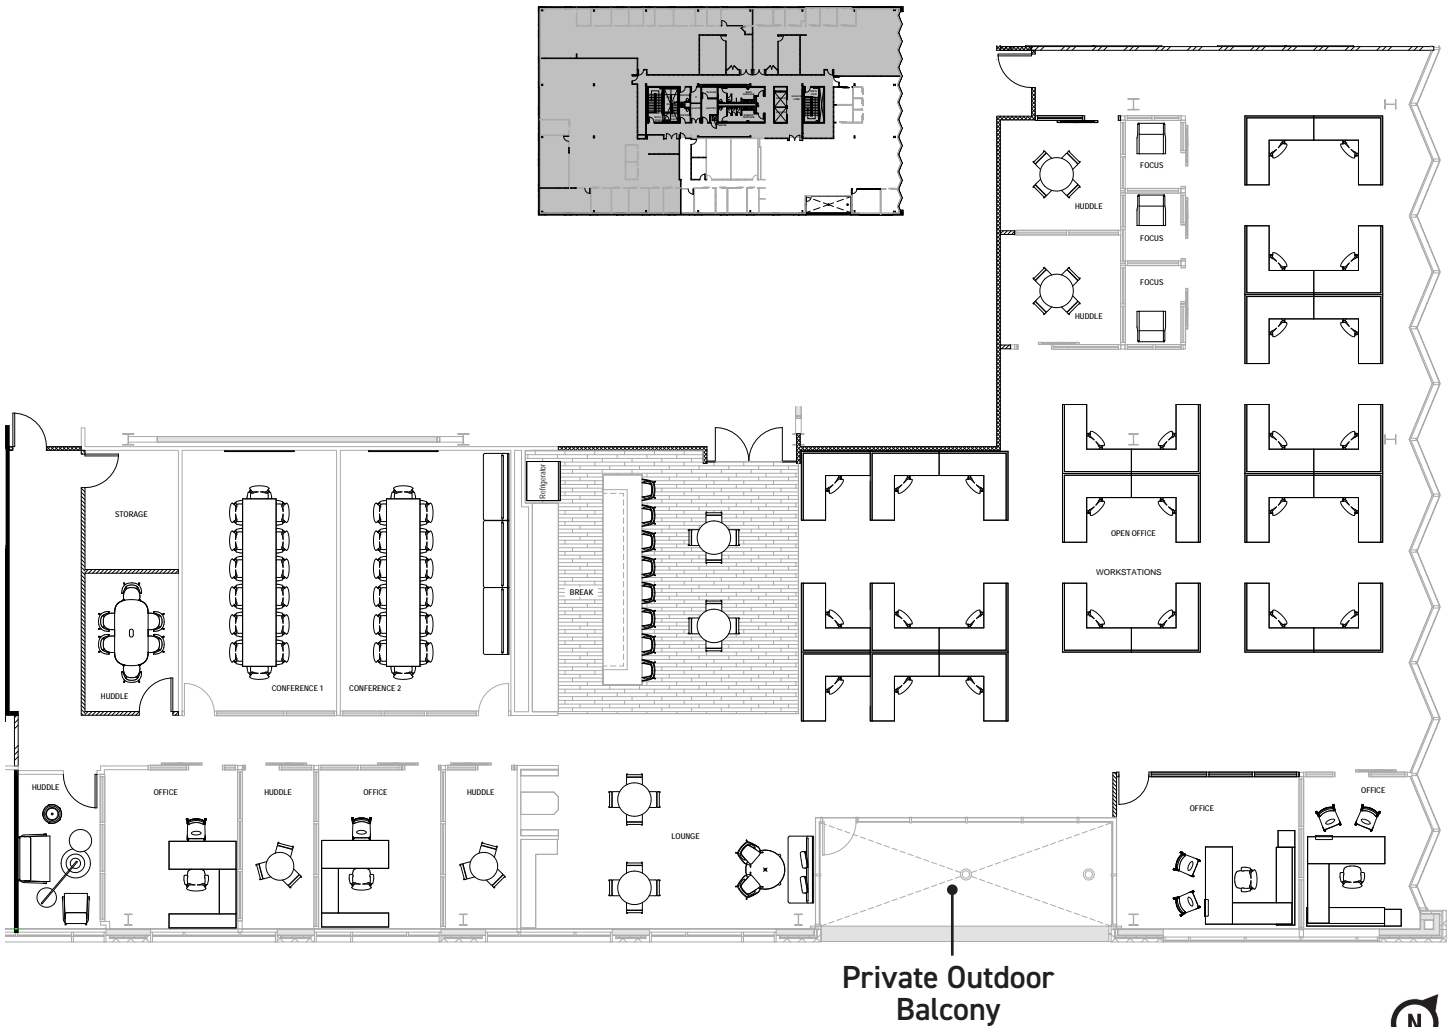

2420 17th Street  
Lower Highlands

Key Plan

*Spec  
Suite 400*  
8,202 RSF