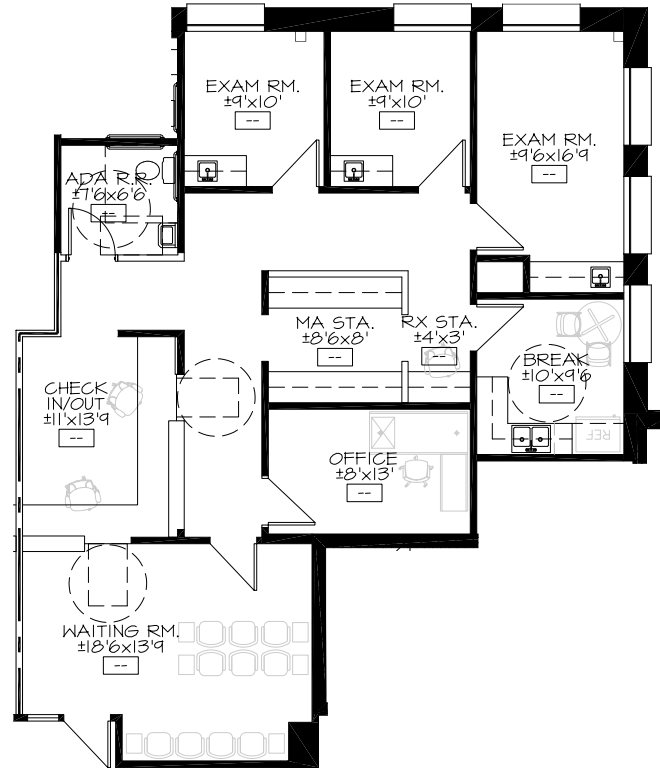

Suite 200 | 1,574 SF

SPEC SUITE TEST FIT

OWNED BY

LEASING BY

Rachael Thompson

602.513.5122

rachael.thompson@kidder.com

Perry Gabuzzi, CCIM