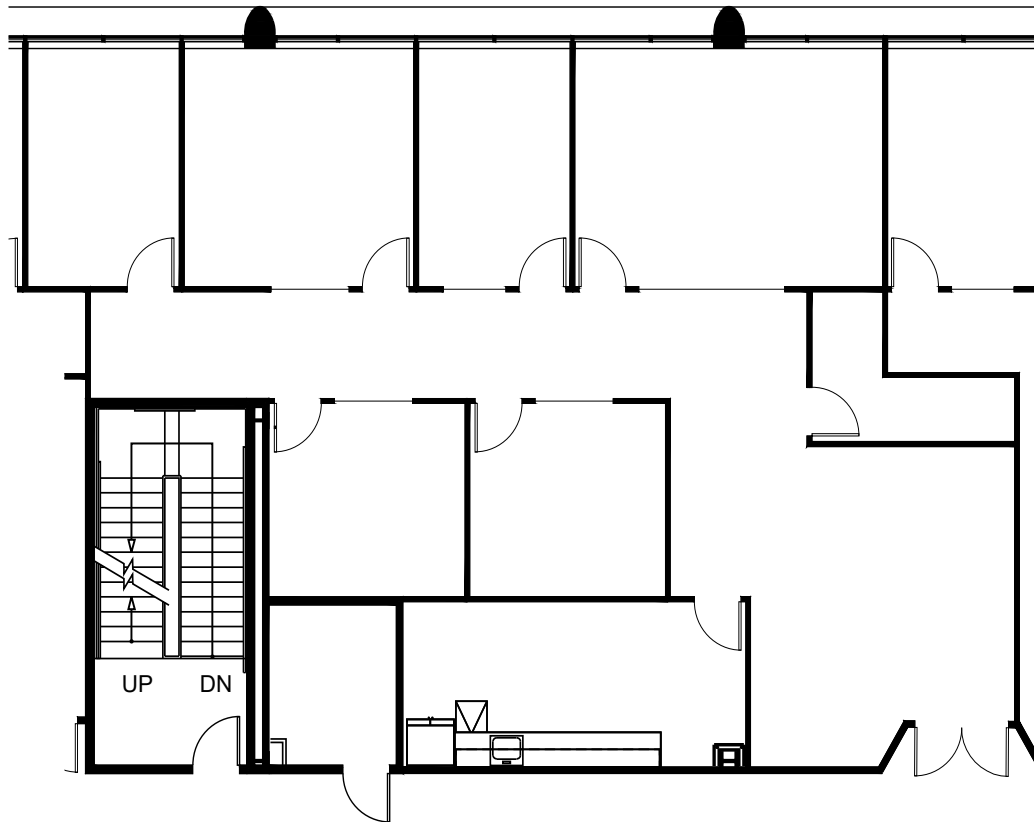

Suite 280  
2,510 RSF

1805 Shea Center Drive | Highlands Ranch, CO 80129

MITCH BRADLEY  
+1 720 528 6311  
mitch.bradley@cbre.com

**CBRE**