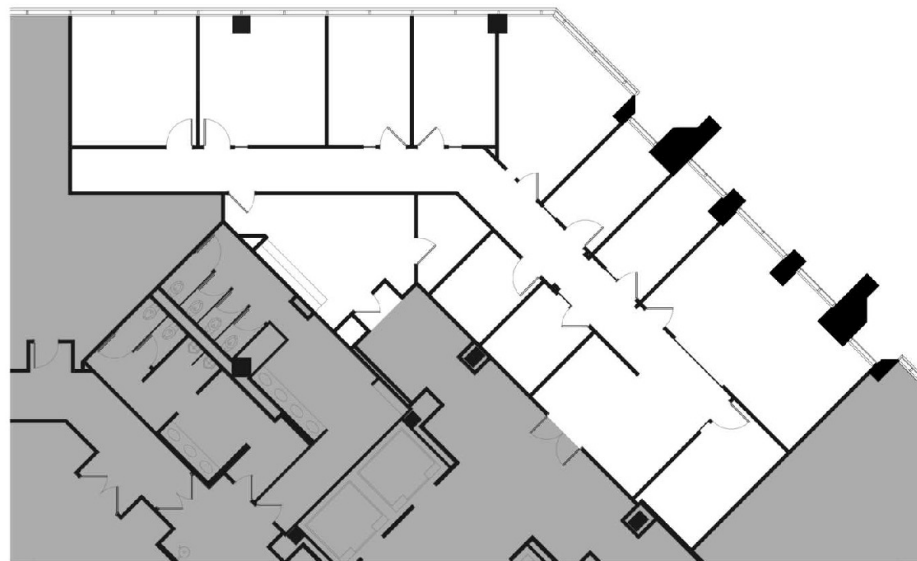

200 ASHFORD CENTER

Suite 350 | 3,499 RSF

Matt Fergus

Vice President
404.414.7059
mfergus@lpc.com

Seabie Hickson IV

Vice President
404.376.1295
shickson@lpc.com

Lincoln