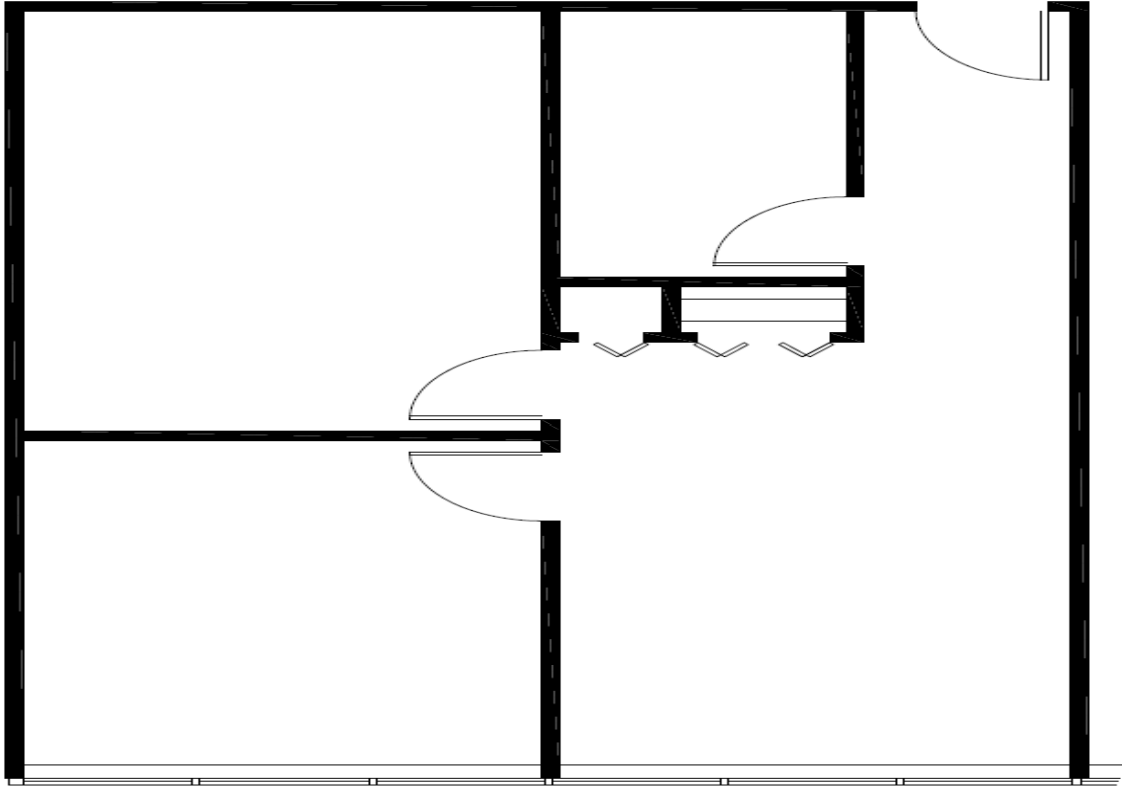

520 E. Central Pkwy

Suite 103 816 SF

Plano, Texas 75074

520 Central Parkway East
Suite 103 / 816 RSF

For Additional Information, Contact:

Bill Rudd

972-422-4515

www.haggardpropertygroup.com