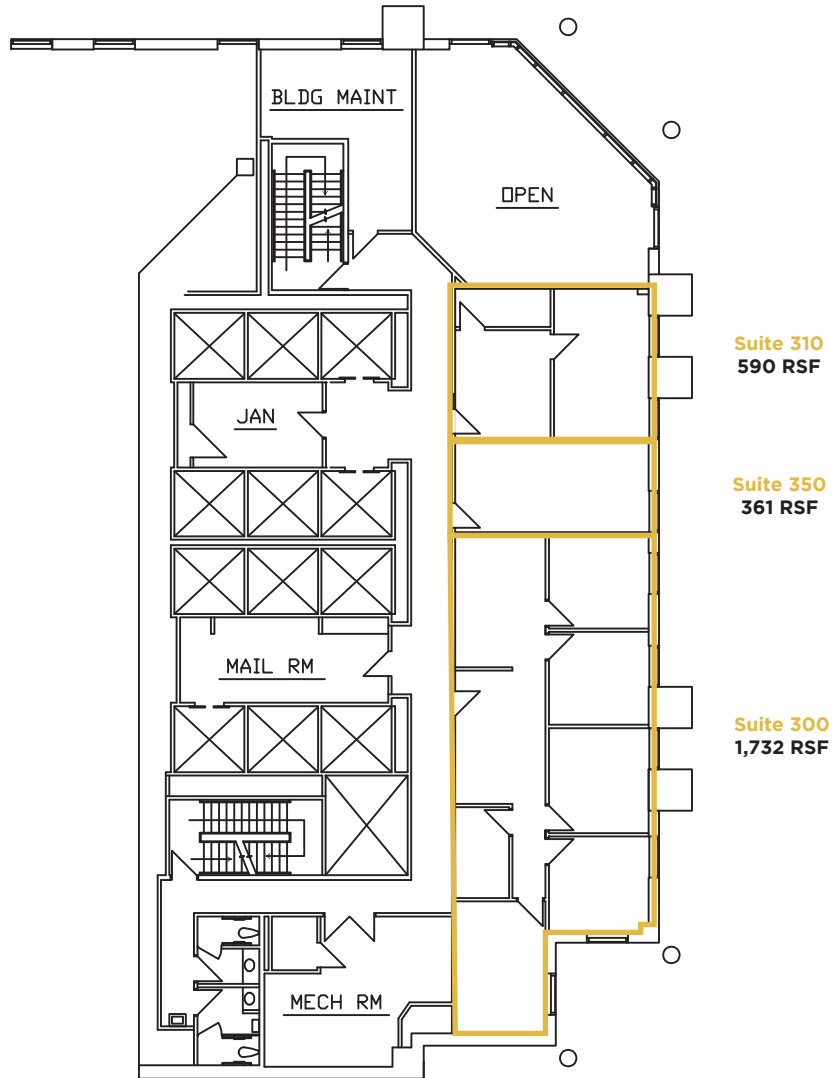

1201 WALNUT

Kansas City, MO 64105

 = VACANT

3rd Floor

SCALE: 1/32" = 1'-0"

THE SKYLINE COLLECTION