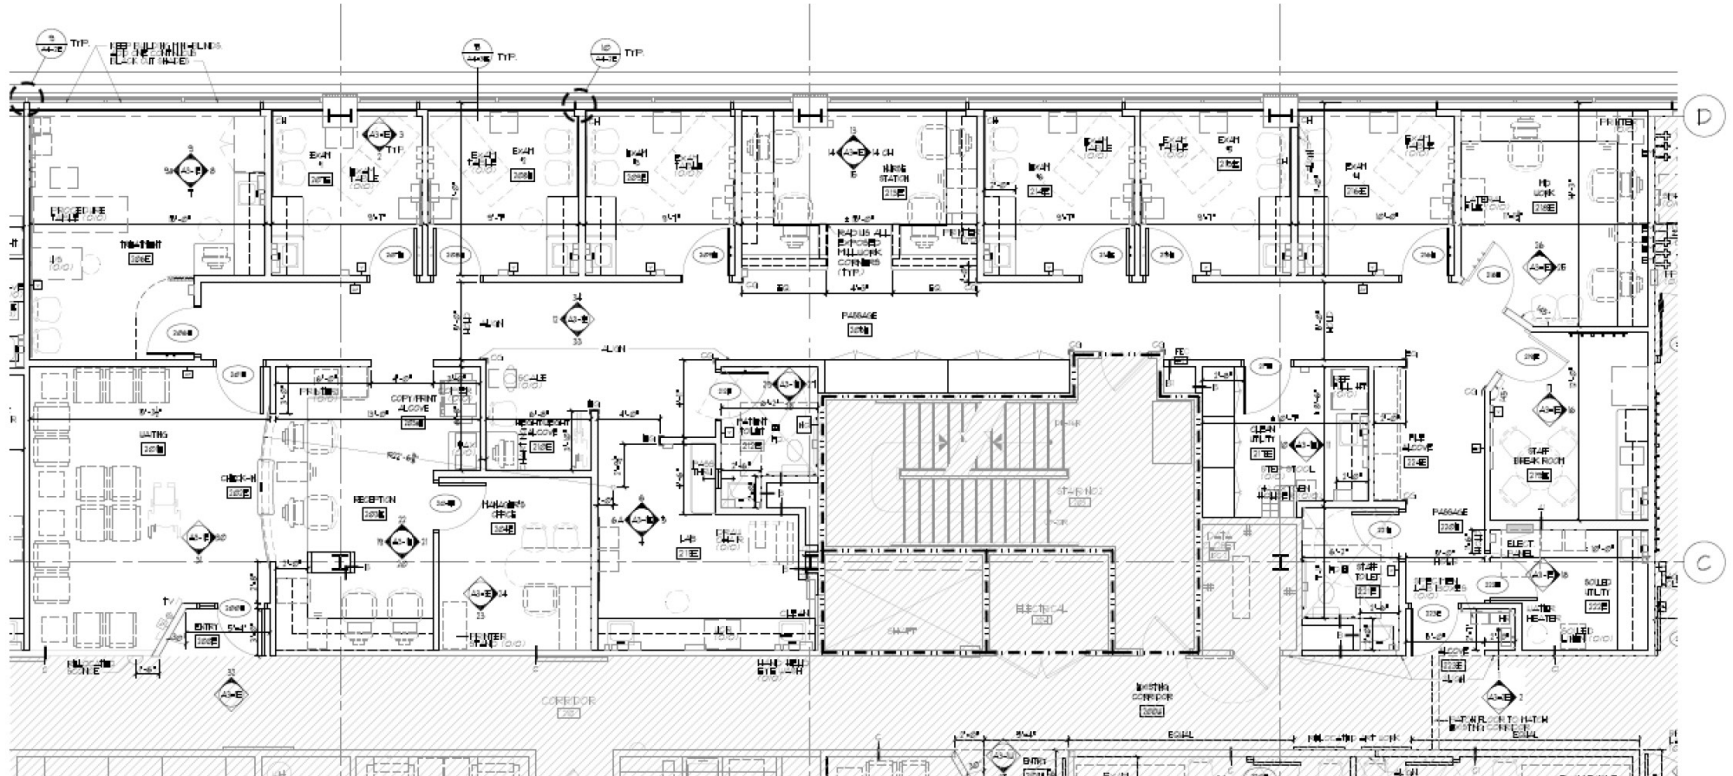

SUITE PLAN

Rush Copley POB II
2040 Ogden Avenue | Aurora, IL 60504

SUITE 217
3,581 RSF

For Leasing Information

Brian Lauck, Regional Leasing Director
brian.lauck@Lillibridge.com • 630.550.6566

Connor Chatlos, Regional Leasing Associate
connor.chatlos@Lillibridge.com • 513.255.1111