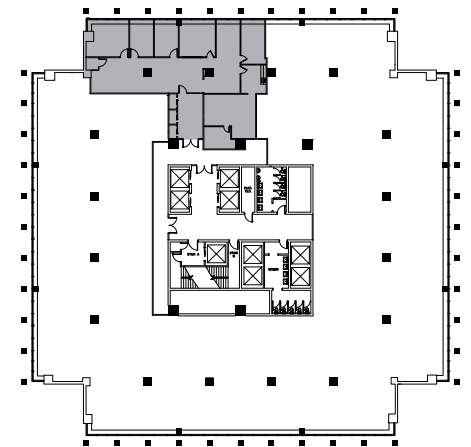

10TH FLOOR - 3,828 SQ. FT.

VIEW SPACE ON VTS

Pearl River | NY

WWW.BLUEHILLPLAZA.COM

 SCALE: N.T.S.

JAMES B. TULLY
Executive Vice President
+1 201 712 5804
james.tully@cbre.com

JON MEISEL
Senior Vice President
+1 732 509 2843
jon.meisel@cbre.com