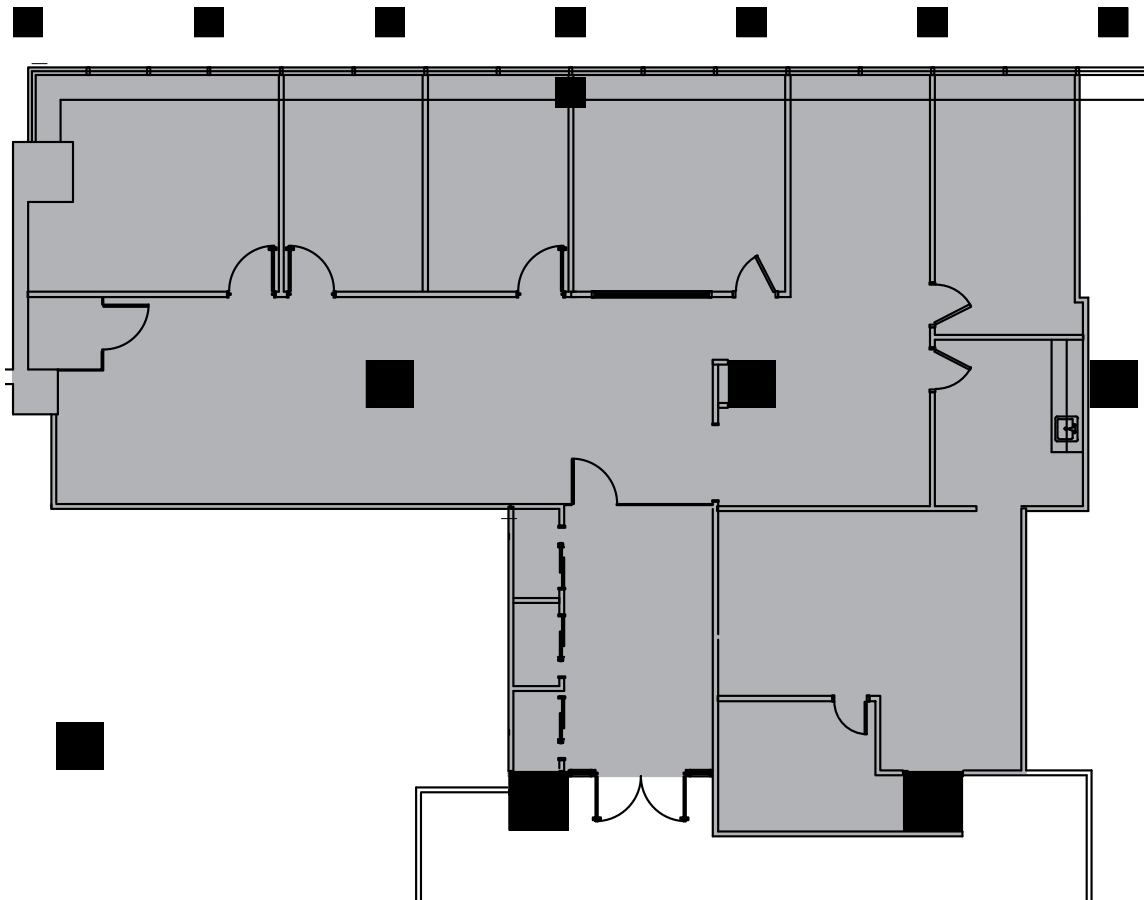

10TH FLOOR - 3,828 SQ. FT.

VIEW SPACE ON VTS

Pearl River | NY

WWW.BLUEHILLPLAZA.COM

 SCALE: N.T.S.

JAMES B. TULLY
Executive Vice President
+1 201 712 5804
james.tully@cbre.com

JON MEISEL
Senior Vice President
+1 732 509 2843
jon.meisel@cbre.com