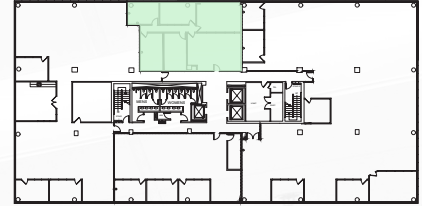

# SOMERSET

4505 & 4515 FALLS OF NEUSE RD RALEIGH NC 27609

South (4505)

Suite 440: 2,189 RSF

key