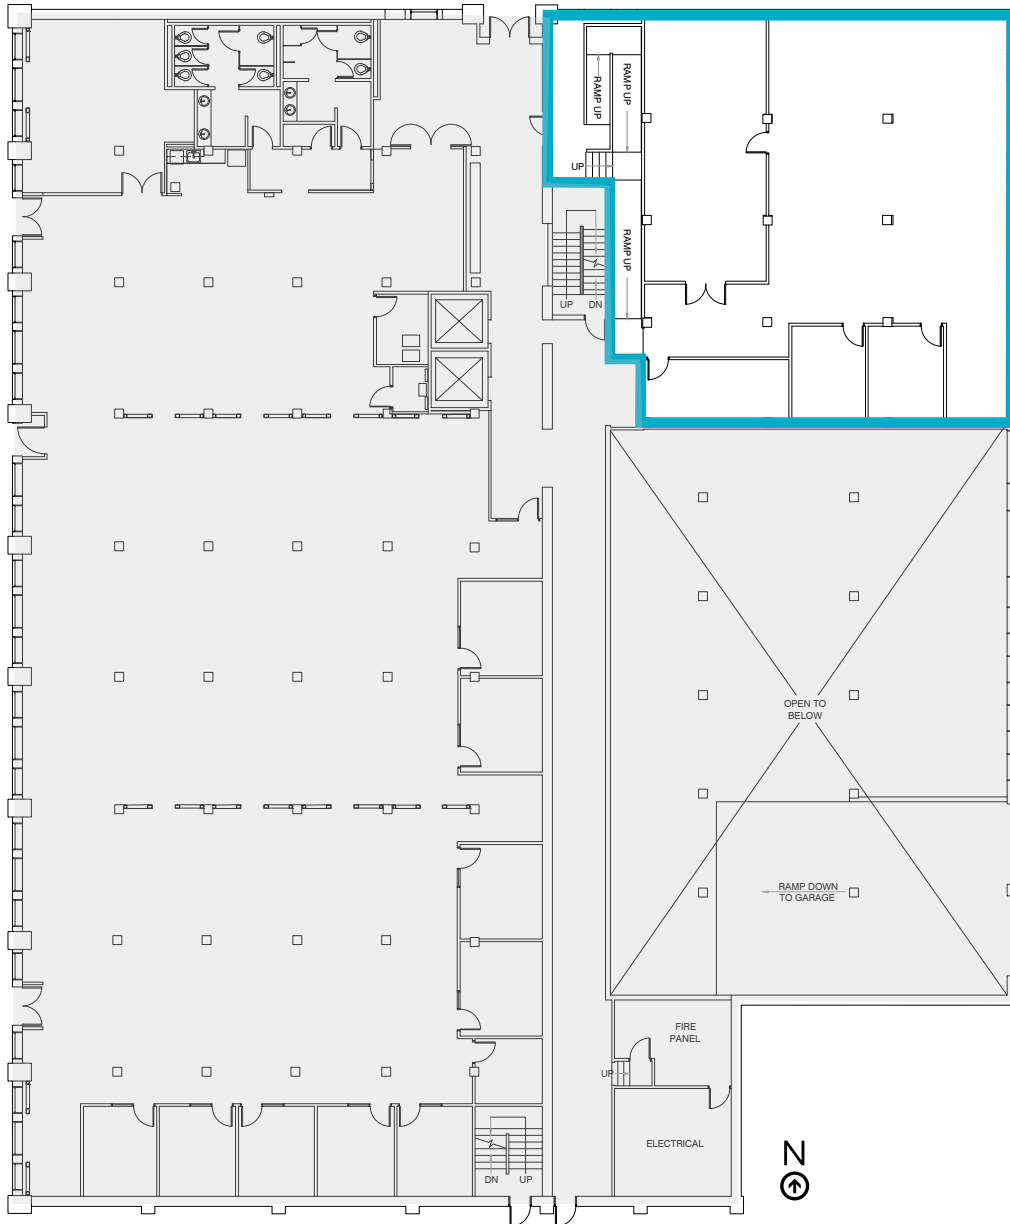

5,219 SF

Suite 110

FLOOR 1

**Joe Gowan**  
+1 206 607 1738  
joe.gowan@am.jll.com

**Cleita Harvey**  
+1 206 607 1794  
cleita.harvey@am.jll.com

2200firstseattle.com

**2200  
FIRST**

©2024 Jones Lang LaSalle IP, Inc. All rights reserved. All information contained herein is from sources deemed reliable; however, no representation or warranty is made to the accuracy thereof. Jones Lang LaSalle Brokerage, Inc.