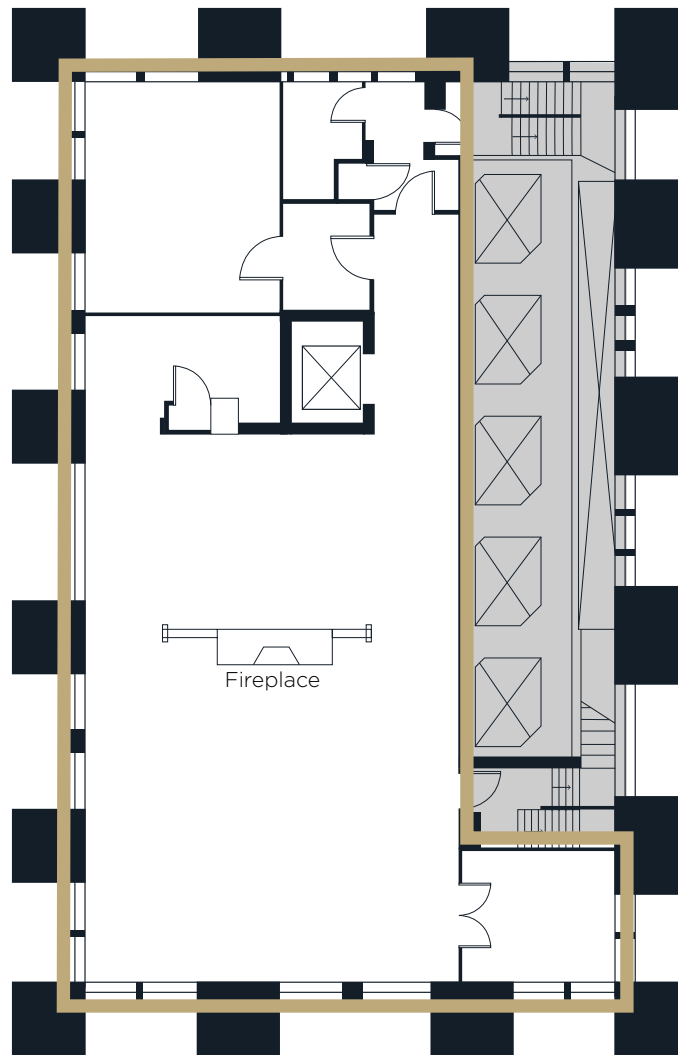

SEATTLE TOWER

1218 3RD AVENUE · SEATTLE, WA 98101

FLOOR 25

2,137 RSF

Available immediately

CLEITA HARVEY
+1 206 607 1794
cleita.harvey@jll.com

TIM JONES
+1 206 971 7011
tim.jones@jll.com