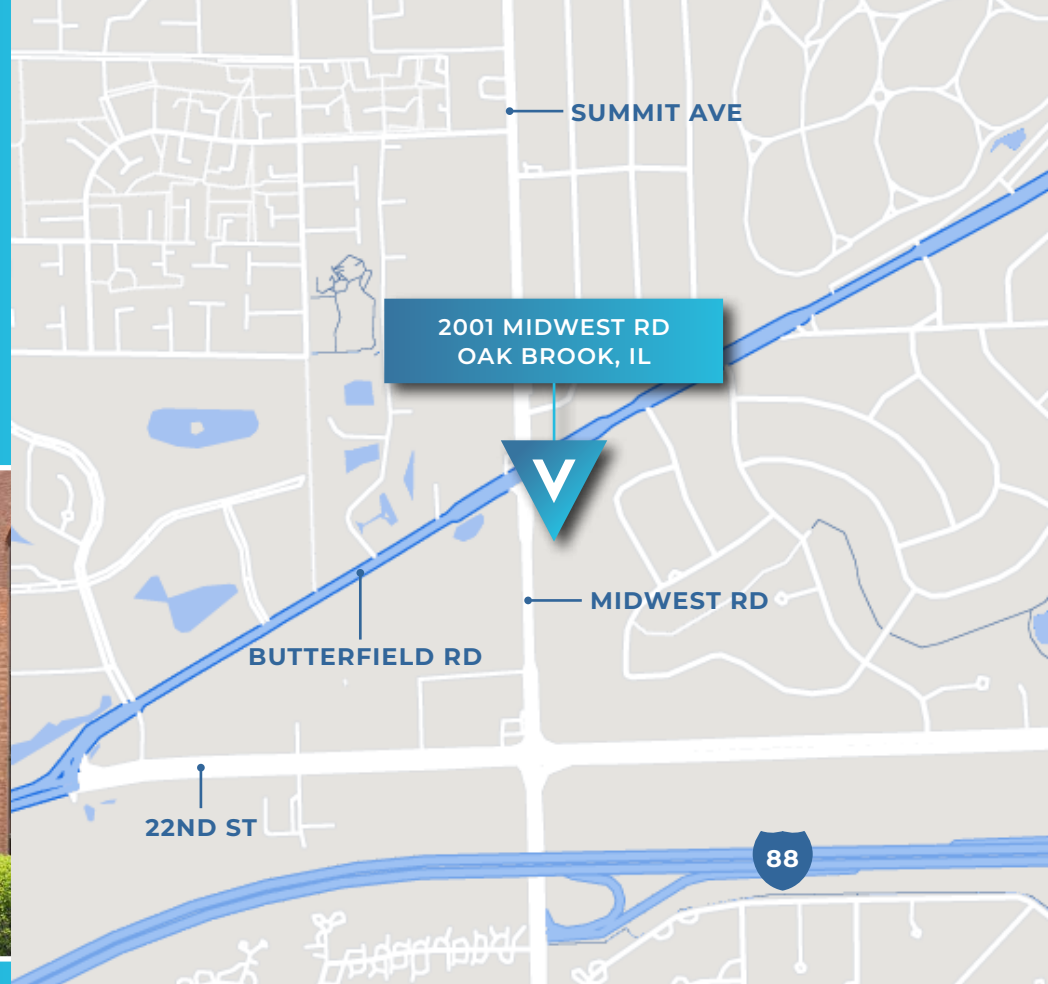

AREA INFORMATION

- › Blocks from Oakbrook Center
- › Easy access to I-88
- › Numerous fast serve and sit down restaurant in the area
- › 25 minutes to downtown Chicago
- › 20 minutes to O'Hare Airport

PROPERTY HIGHLIGHTS

- › Asking Rate: $17.00-$20.00 PSF Gross
- › Large Conference Facility On Site
- › Turn Key Build Outs
- › Full Time Engineer On Site

RYAN MOEN, SIOR
PRINCIPAL
DESIGNATED MANAGING BROKER
630.480.6346
RMoen@VersaRES.com

JOHN MILLNER, CCIM
PRINCIPAL
630.480.6342
JMillner@VersaRES.com

KYLE HARRIS
ASSOCIATE
630.716.3147
KHarris@VersaRES.com

VERSA
REAL ESTATE SERVICES