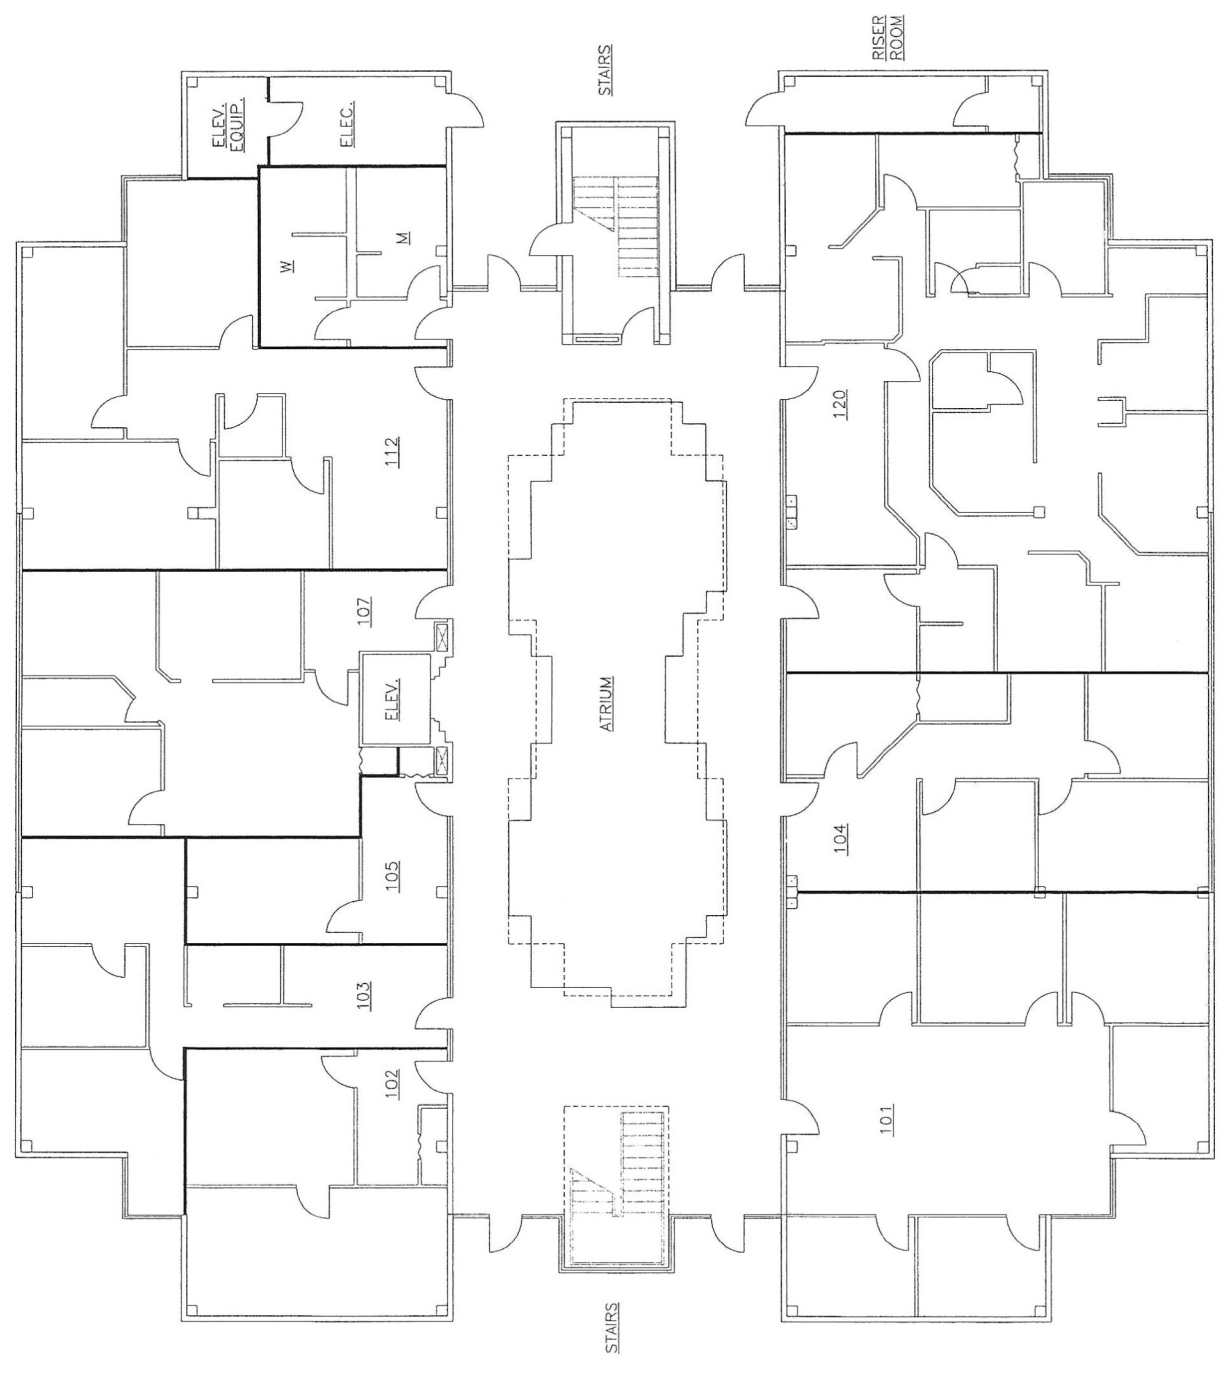

1
120

CONGRESSIONAL PLAZA
SECOND FLOOR
PLAN
SCALE: 3/16" = 1'-0"

54321' 0
GRAPHIC SCALE
5' 10'

SOUKANWATONG, INC ARCHITECTS
 6522 Weber Road, Suite 210
 Corpus Christi, Texas 78413-1031
 Telephone (361) 854-1470
 Fax No. (361) 854-1470
 www.soukanwatong.com

REVISIONS	
NO.	DATE

CONGRESSIONAL PLAZA
 FLOOR PLANS
 CORPUS CHRISTI, TEXAS

DATE: 08/15/16

CONGRESSIONAL PLAZA
 THIRD FLOOR PLAN
 SCALE: 3/16" = 1'-0"
 1
 A3.0

NO.	DATE	DESCRIPTION

CONGRESSIONAL PLAZA
FLOOR PLANS
 CORPUS CHRISTI, TEXAS

DATE: 08/15/19

CONGRESSIONAL PLAZA
 FIRST FLOOR PLAN
 SCALE: 3/16"=1'-0"
 1
 A1.0
 N