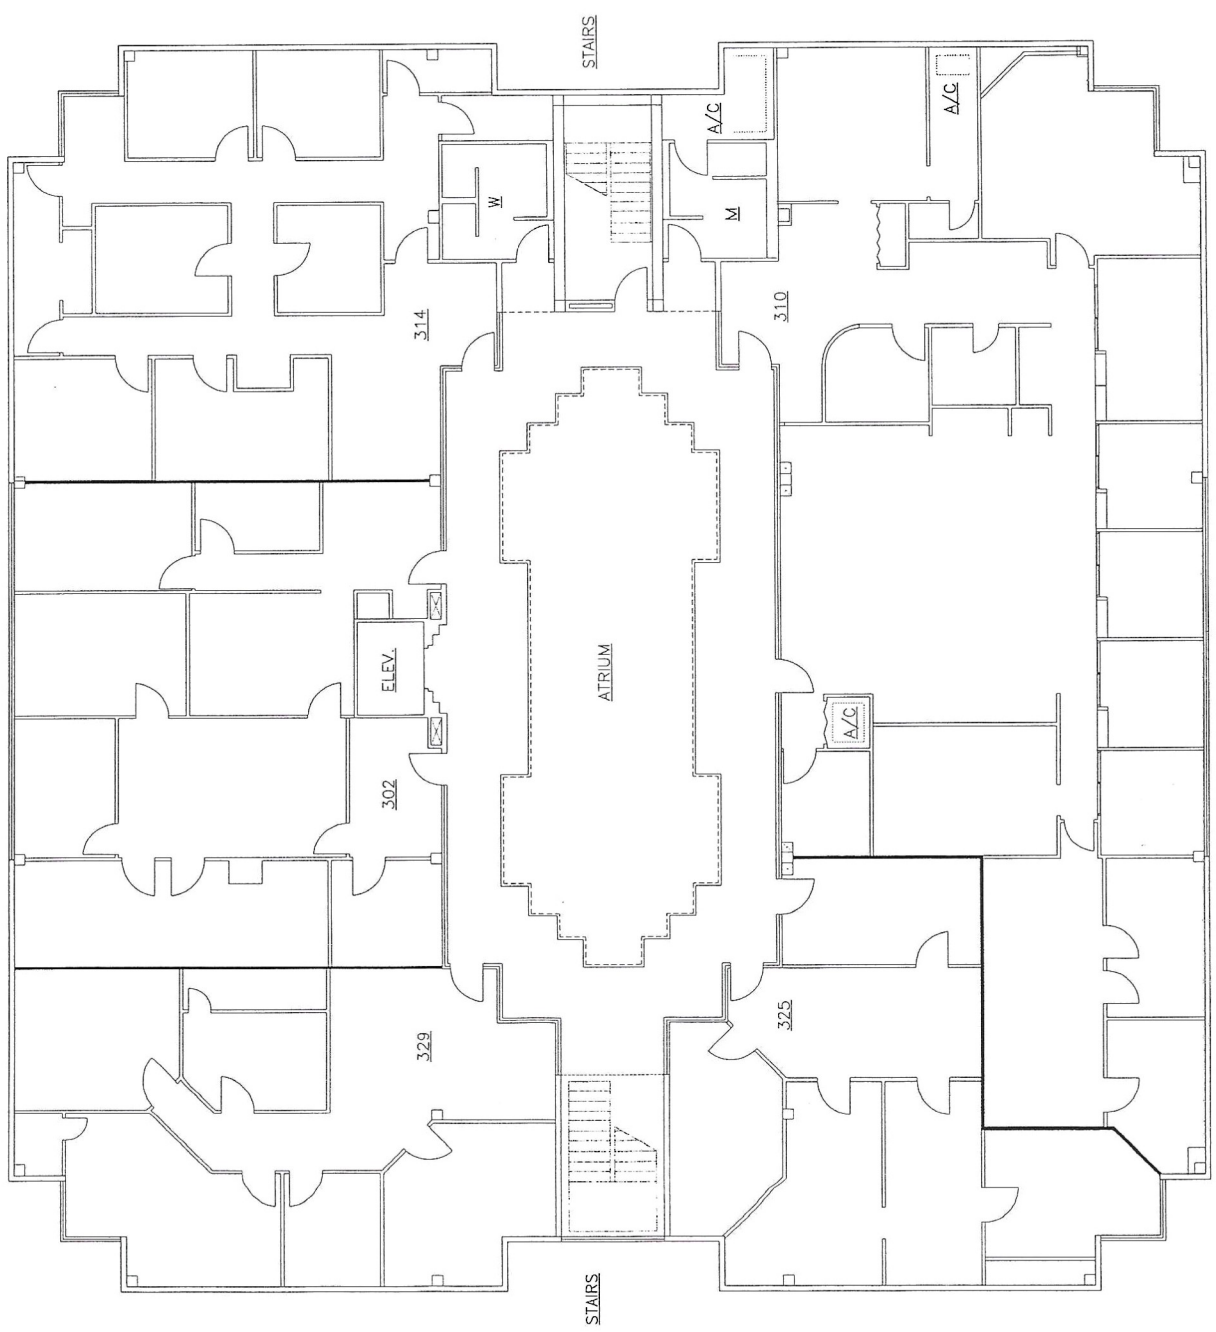

1
120

CONGRESSIONAL PLAZA
SECOND FLOOR
PLAN
SCALE: 3/16" = 1'-0"

54321' 0
GRAPHIC SCALE
5' 10'

SOUKANWATONG, INC ARCHITECTS
 6522 Weber Road, Suite 210
 Corpus Christi, Texas 78413-1031
 Telephone (361) 854-1470
 Fax No. (361) 854-1470
 www.soukanwatong.com

REVISIONS	
NO.	DATE

CONGRESSIONAL PLAZA
 FLOOR PLANS
 CORPUS CHRISTI, TEXAS

DATE: 08/15/16

CONGRESSIONAL PLAZA
 THIRD FLOOR PLAN
 SCALE: 3/16" = 1'-0"
 1
 A3.0

NO.	DATE	DESCRIPTION

CONGRESSIONAL PLAZA
FLOOR PLANS
 CORPUS CHRISTI, TEXAS

DATE: 08/15/19

CONGRESSIONAL PLAZA
 FIRST FLOOR PLAN
 SCALE: 3/16"=1'-0"
 1
 A1.0
 N