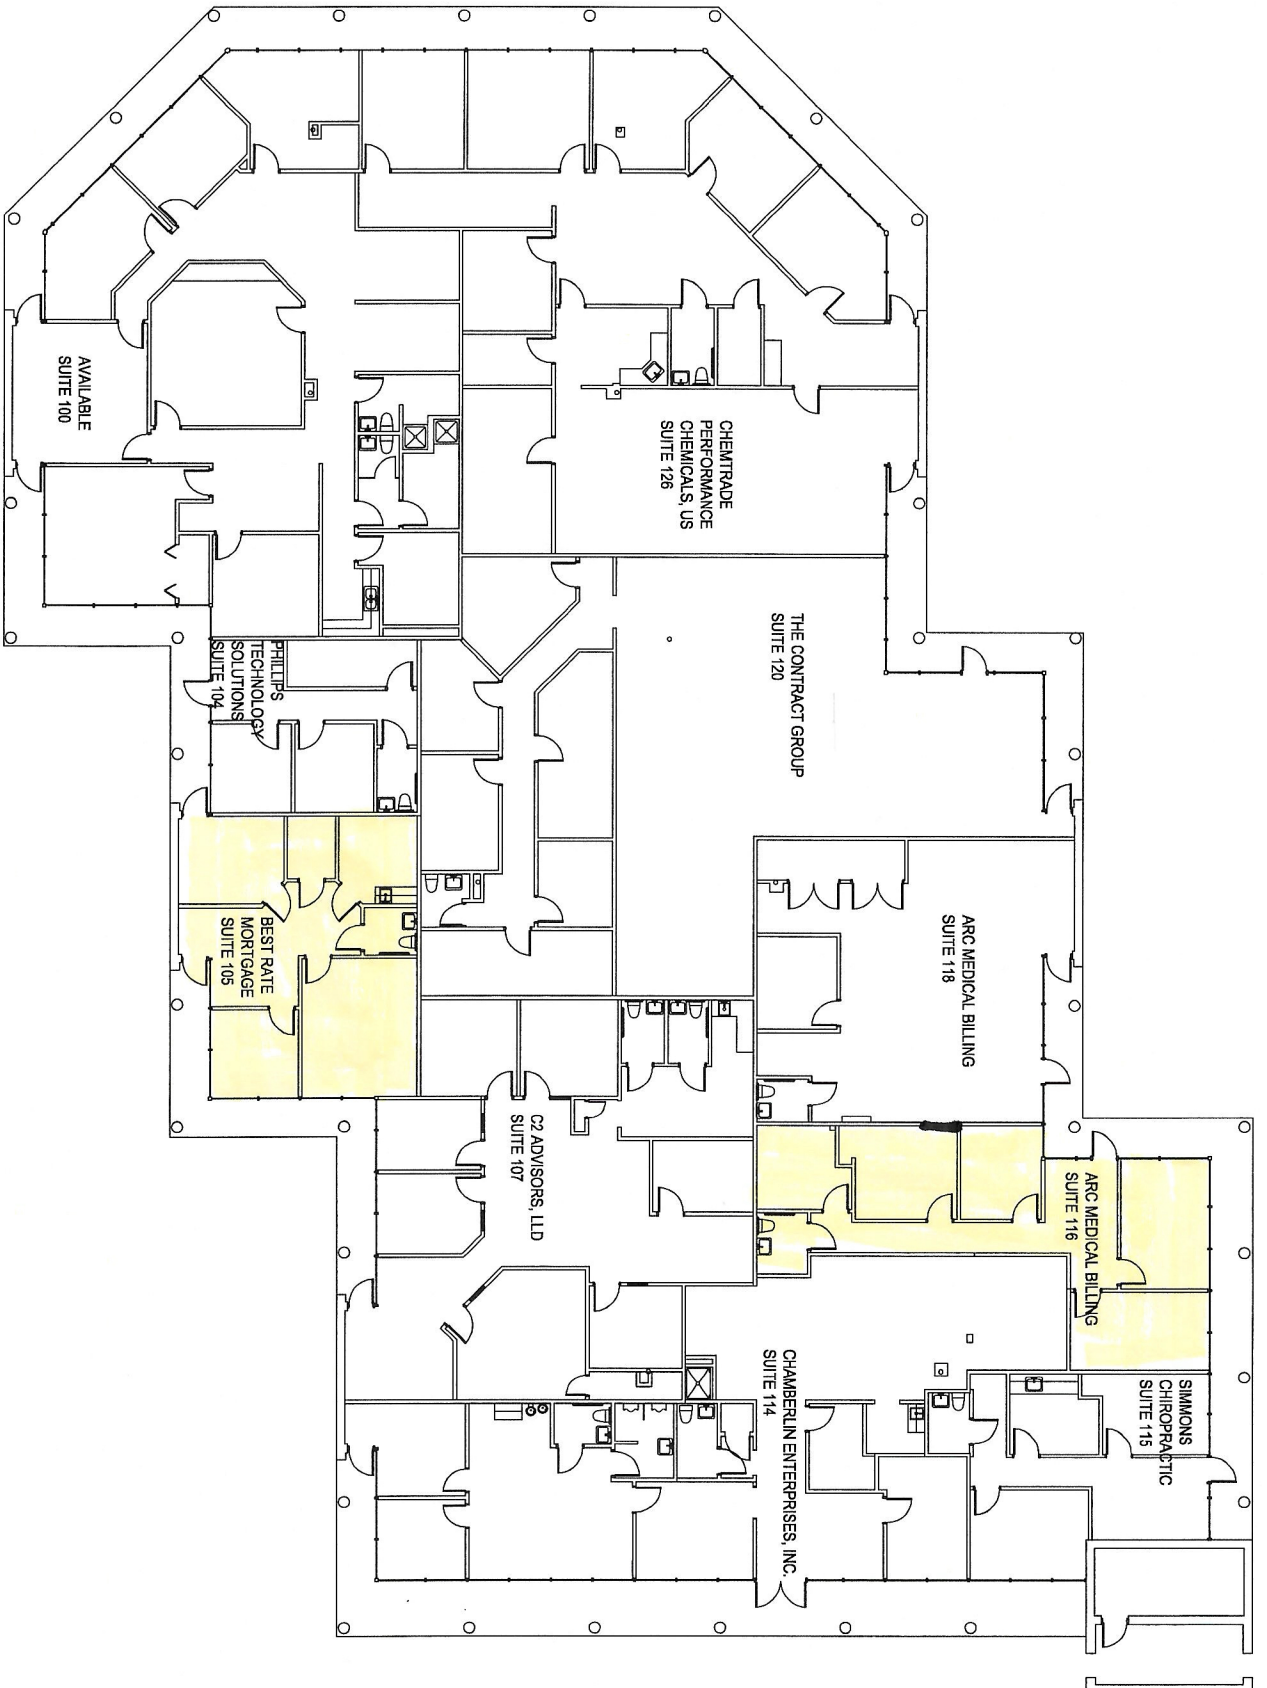

INTEC Group, Inc.
1920 ABBOTT STREET
SUITE 303
CHARLOTTE, NC 28203
P: 704-372-7910
www.intecgroup.net

Highland Business Park

814 Tryon Road, Charlotte, NC

Building 814

DATE: 08.28.13

DRAWN BY: RCT

JOB NUMBER: 604-00

SK-1

Scale: NTS