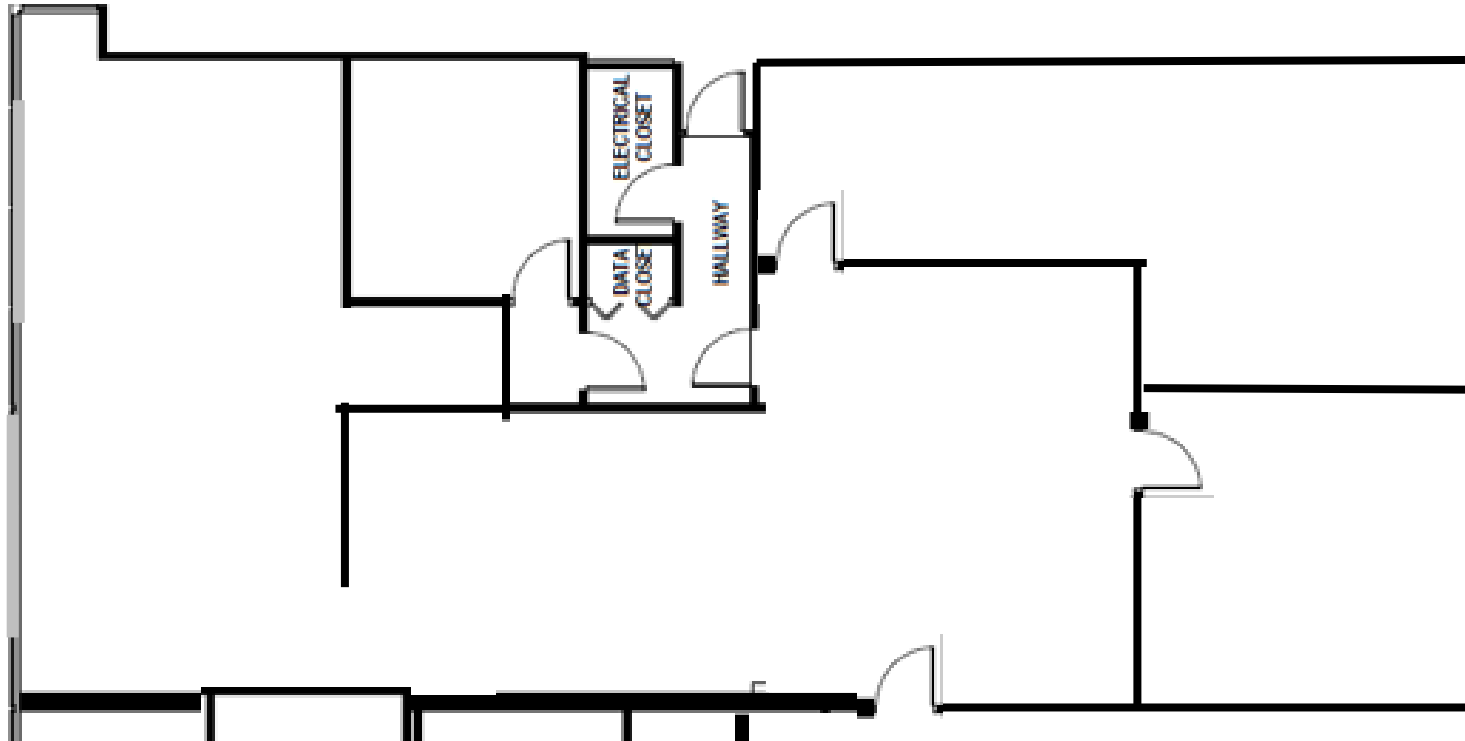

Natick Office Suites -209 West Central Street, Natick, MA 01760
www.NatickOfficeSuites.com

Suite 315C and Suite 314 – 3,448 SF

For Leasing Information Please Contact:

Jen Price – 508-314-2120 – jprice@legacyrev.com