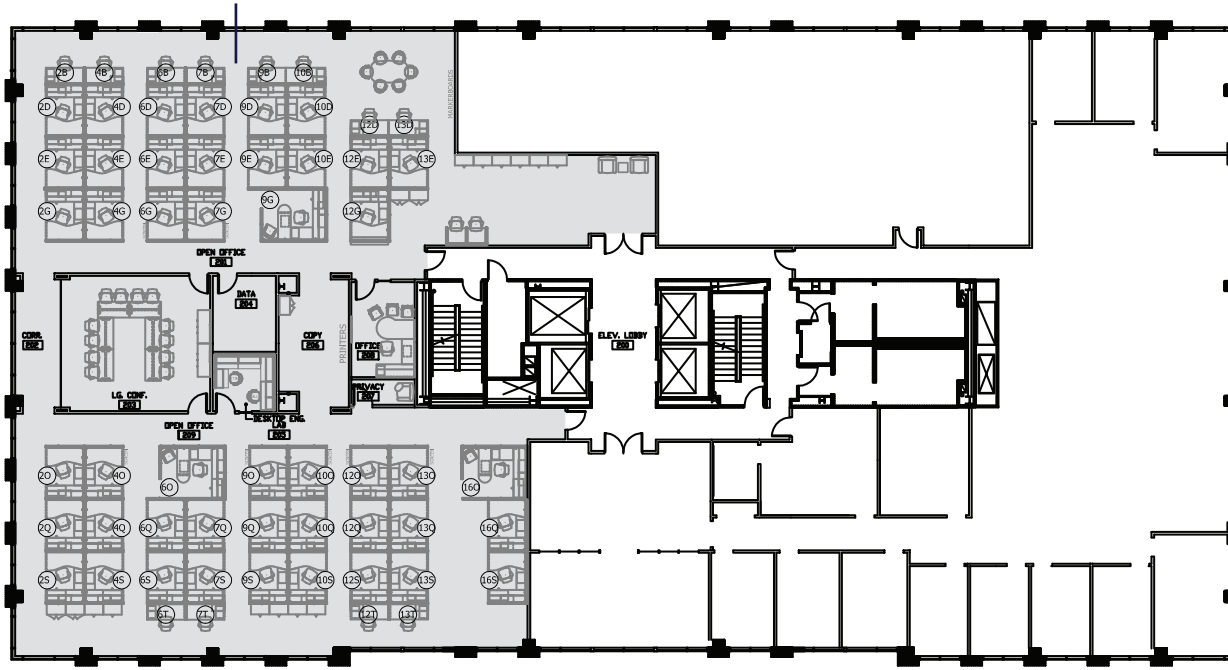

# 250 WEST STREET

FLOOR 2 | SUITE 250

±8,800 RSF

## ARENA • DISTRICT

DOWNTOWN COLUMBUS

AVAILABLE  
SUITE 250  
±8,800 RSF

ARENA DISTRICT | 250 WEST STREET

WEST STREET