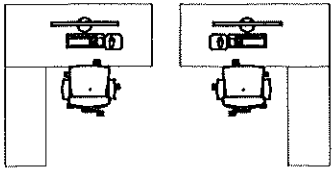

STUDIO 1  
ALTERNATE  
LAYOUT (SAME  
DESKS)

STUDIO 2  
ALTERNATE  
LAYOUT (SAME  
DESKS)

PROPOSED PLAN

FGM Pasco Office

April 12, 2022

Floor Plan

17807 Hunting Bow Circle