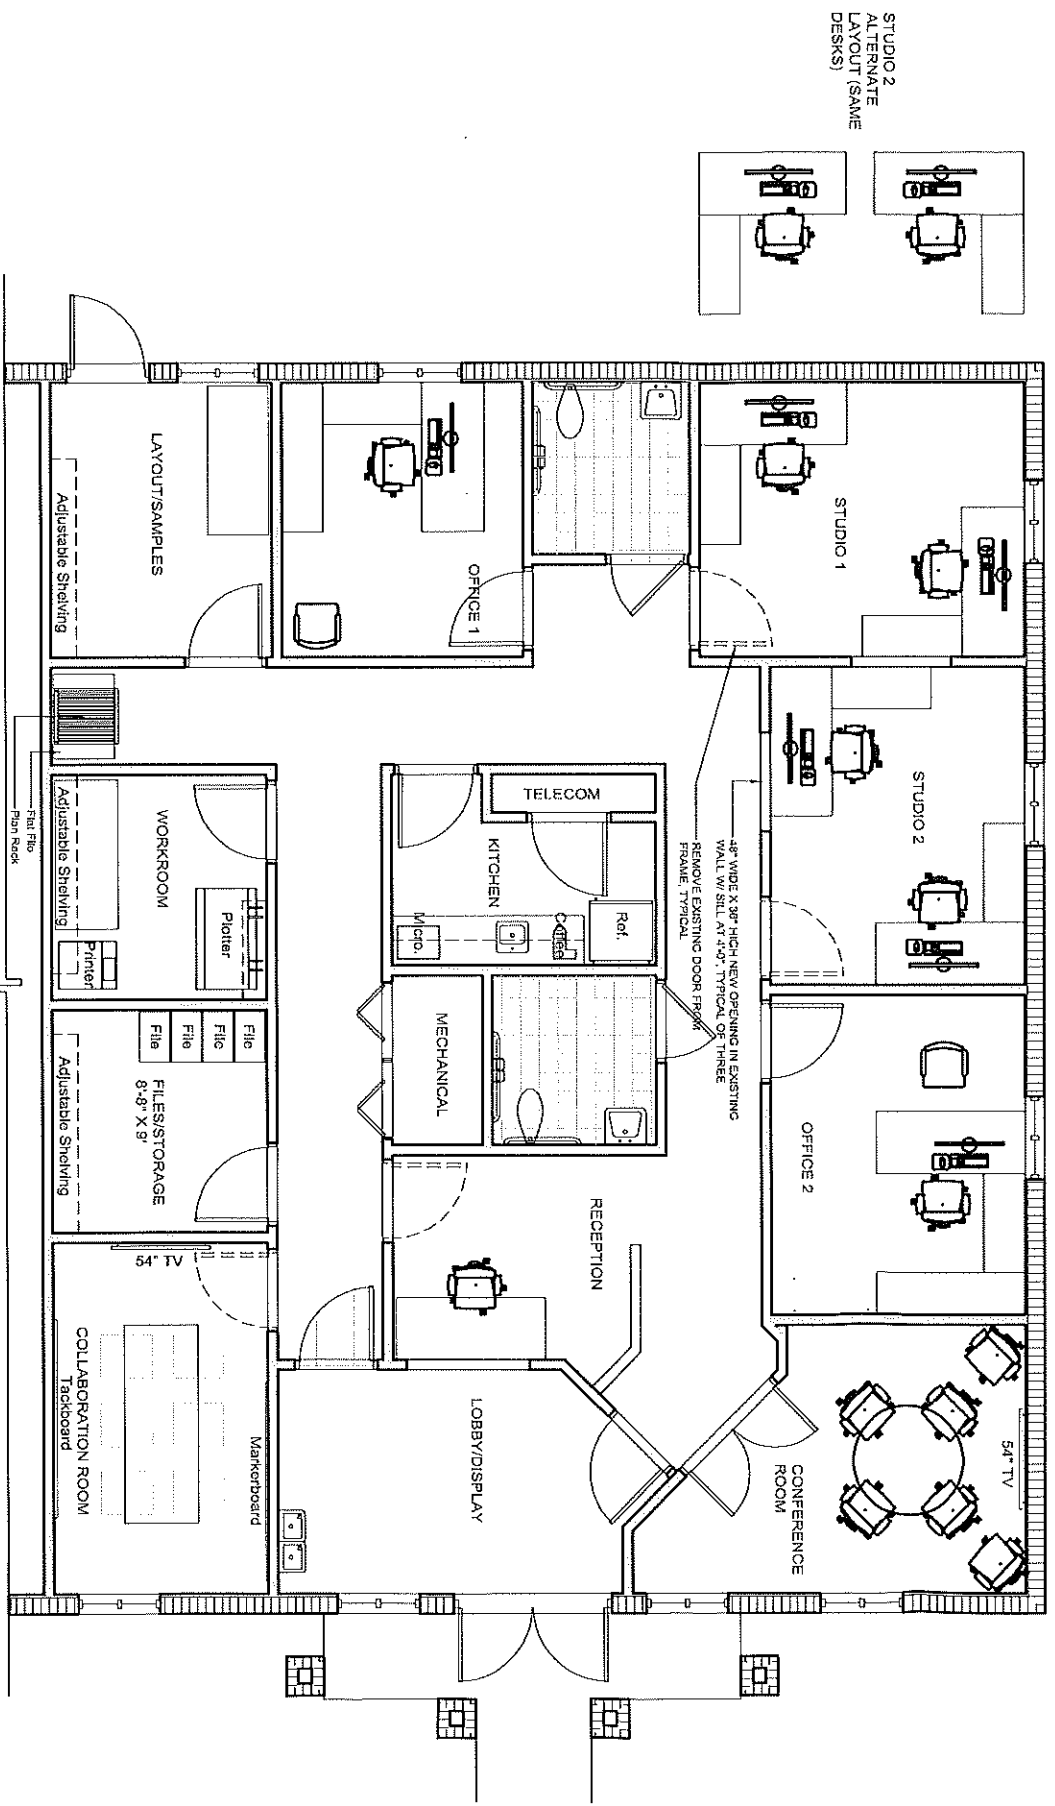

STUDIO 1  
ALTERNATE  
LAYOUT (SAME  
DESKS)

STUDIO 2  
ALTERNATE  
LAYOUT (SAME  
DESKS)

PROPOSED PLAN

FGM Pasco Office

April 12, 2022

Floor Plan

17807 Hunting Bow Circle