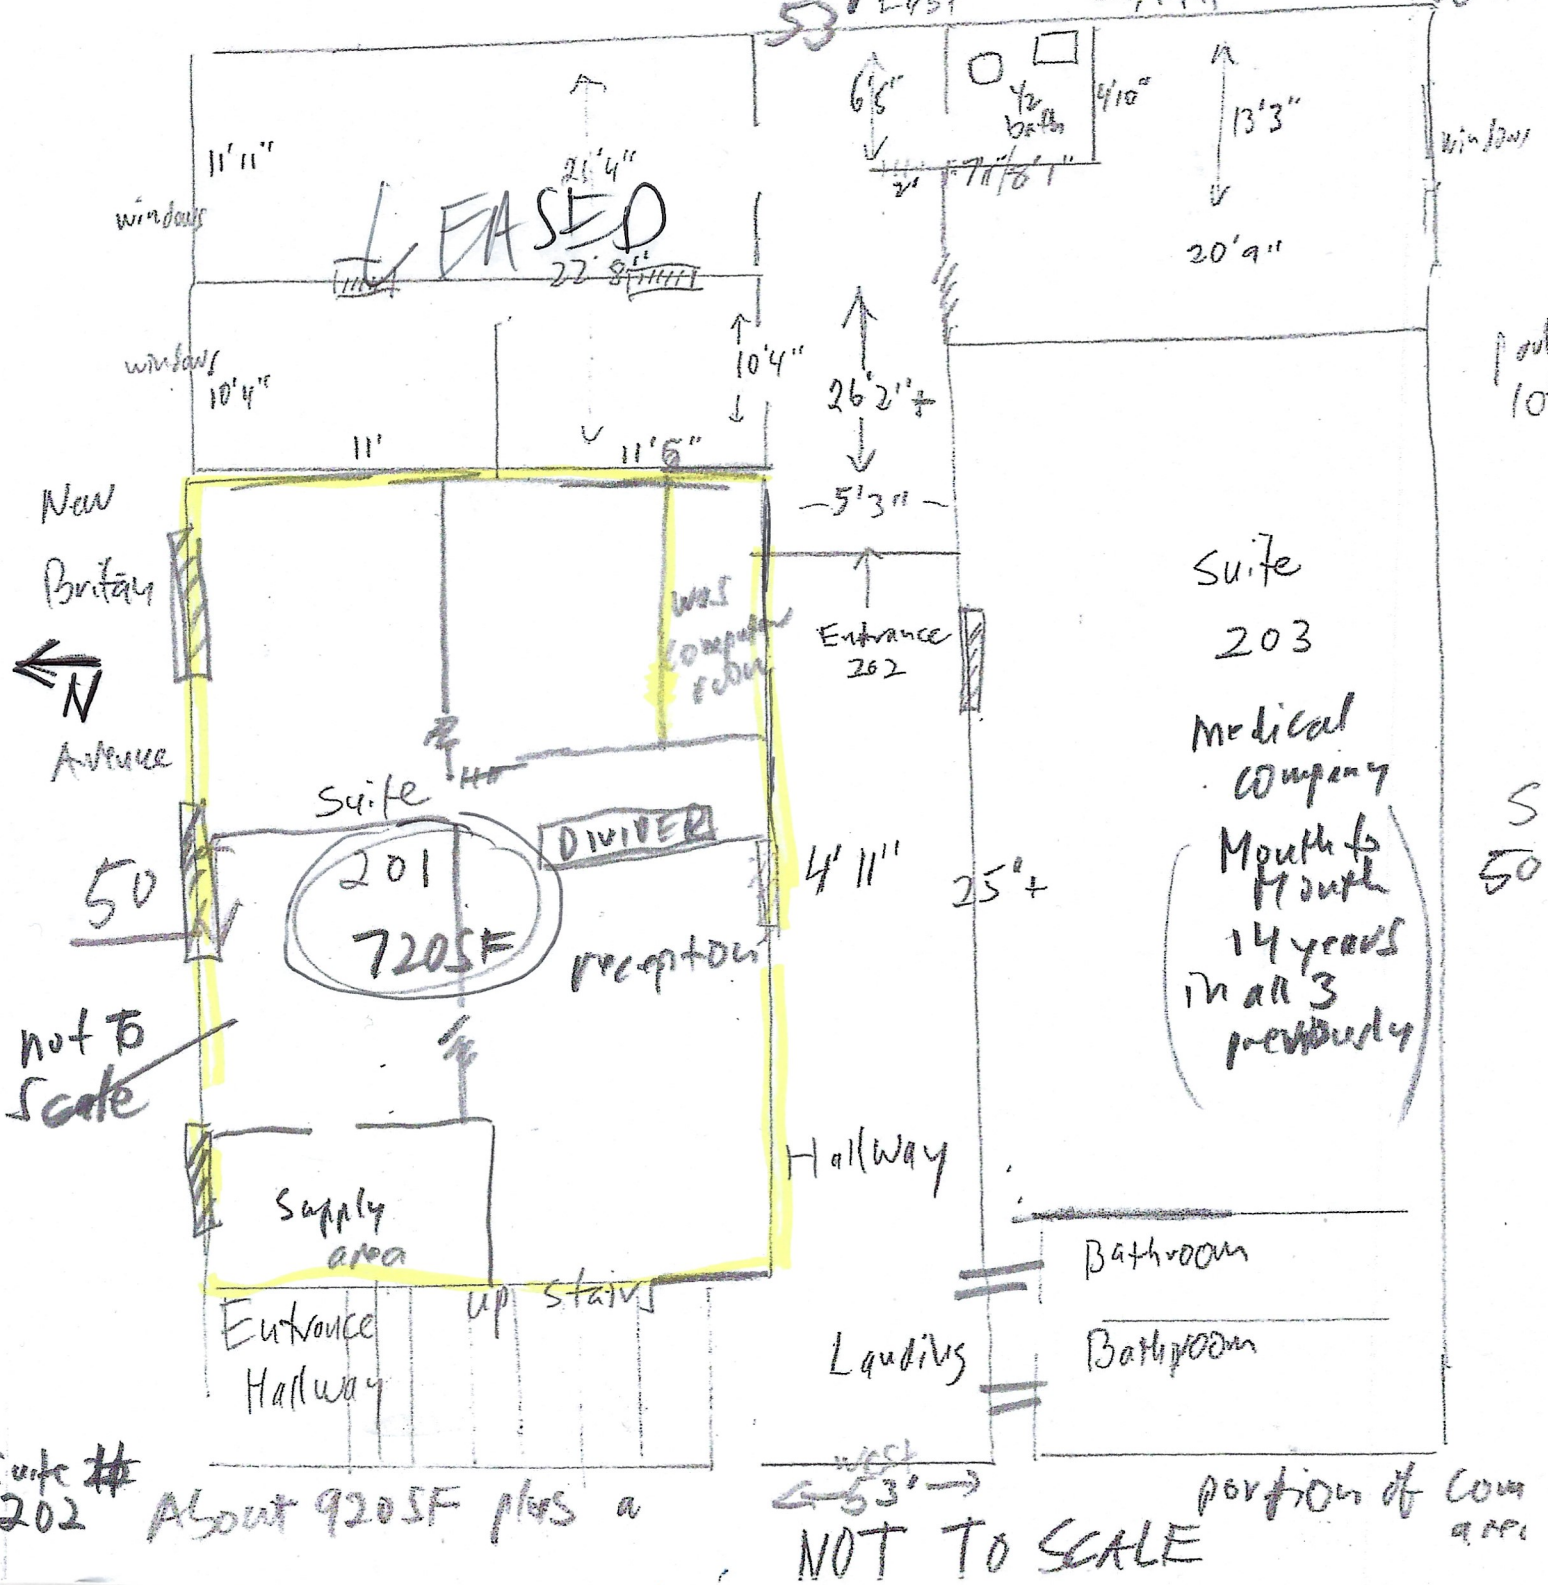

MARC GOTTESDIENER & CO., INC.

APPRAISER/BROKER/EXCHANGOR/INVESTOR

APPRAISER

1125 New Britain 2nd Floor Avenue
Suite 202
West Hartford
06112
East skylight

Suite # 202 About 920SF plus a

portion of com area
NOT TO SCALE