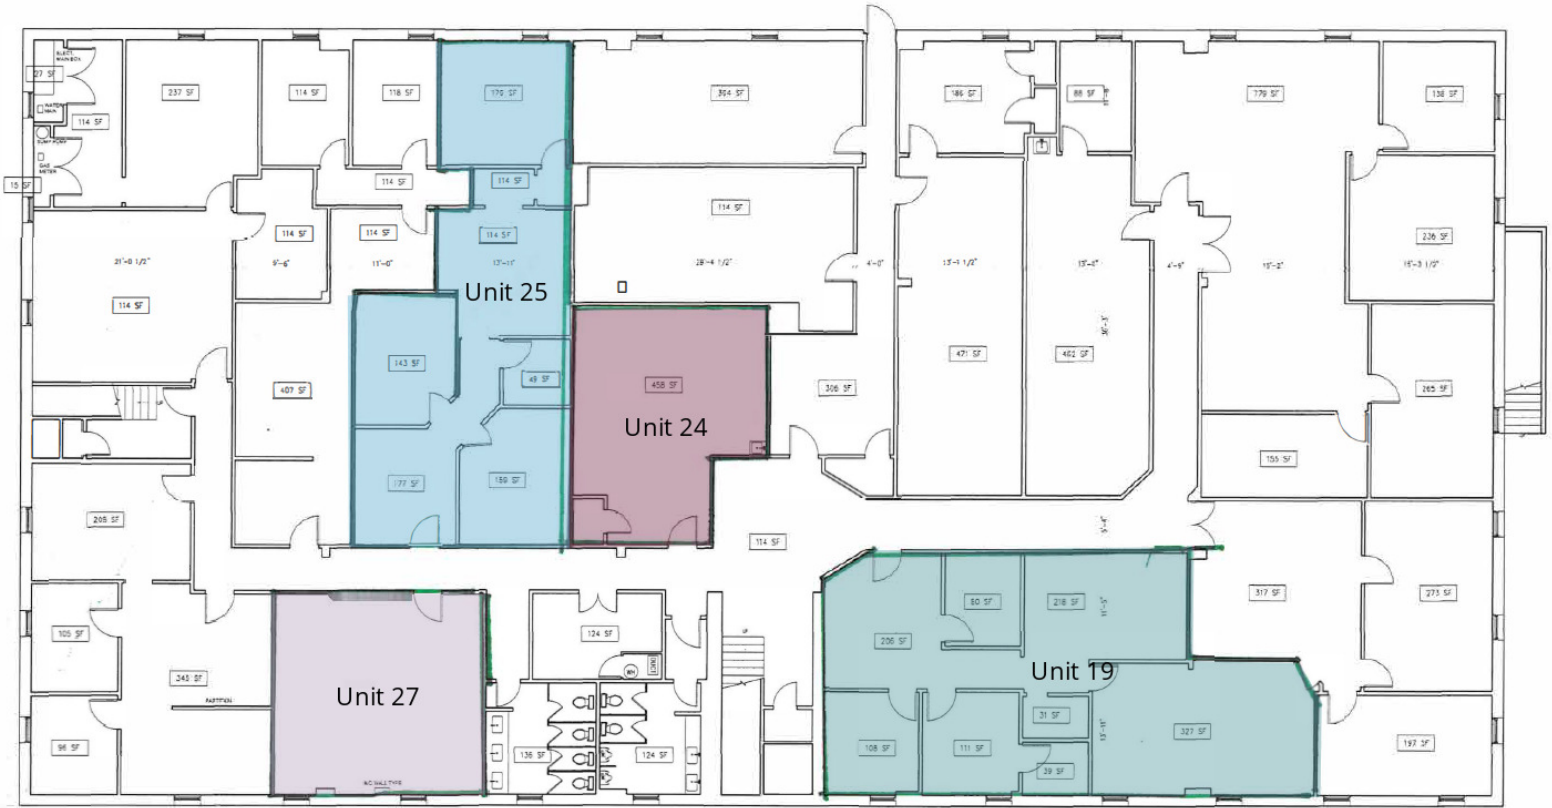

Unit	Floor	SF	Date Available
Unit 19	1	1,550 SF	Immediately
Unit 24	1	560 SF	Immediately
Unit 25	1	1,175 SF	Immediately
Unit 27	1	520 SF	Immediately
Unit 5E	2	120 SF	Immediately
Unit 5F	2	120 SF	Immediately
Unit 6	2	4,300 SF	Immediately
Unit 8	2	2,474 SF	6/1/2026

	Suite	Size	Description
■	Unit 19	1,550 SF	Immediately
■	Unit 24	560 SF	Immediately
■	Unit 25	1,175 SF	Immediately
■	Unit 27	520 SF	Immediately

Rick Genthe

201.400.2489
Rgenthe@lpc.com

Robert E. Lee

973.886.7114
rlee@lpc.com

Lincoln

	Suite	Size	Description
■	Unit 5E	120 SF	Immediately
■	Unit 5F	120 SF	Immediately
■	Unit 6	4,300 SF	Immediately
■	Unit 8	2,474 SF	6/1/2026

Rick Genthe

201.400.2489
Rgenthe@lpc.com

Robert E. Lee

973.886.7114
rlee@lpc.com