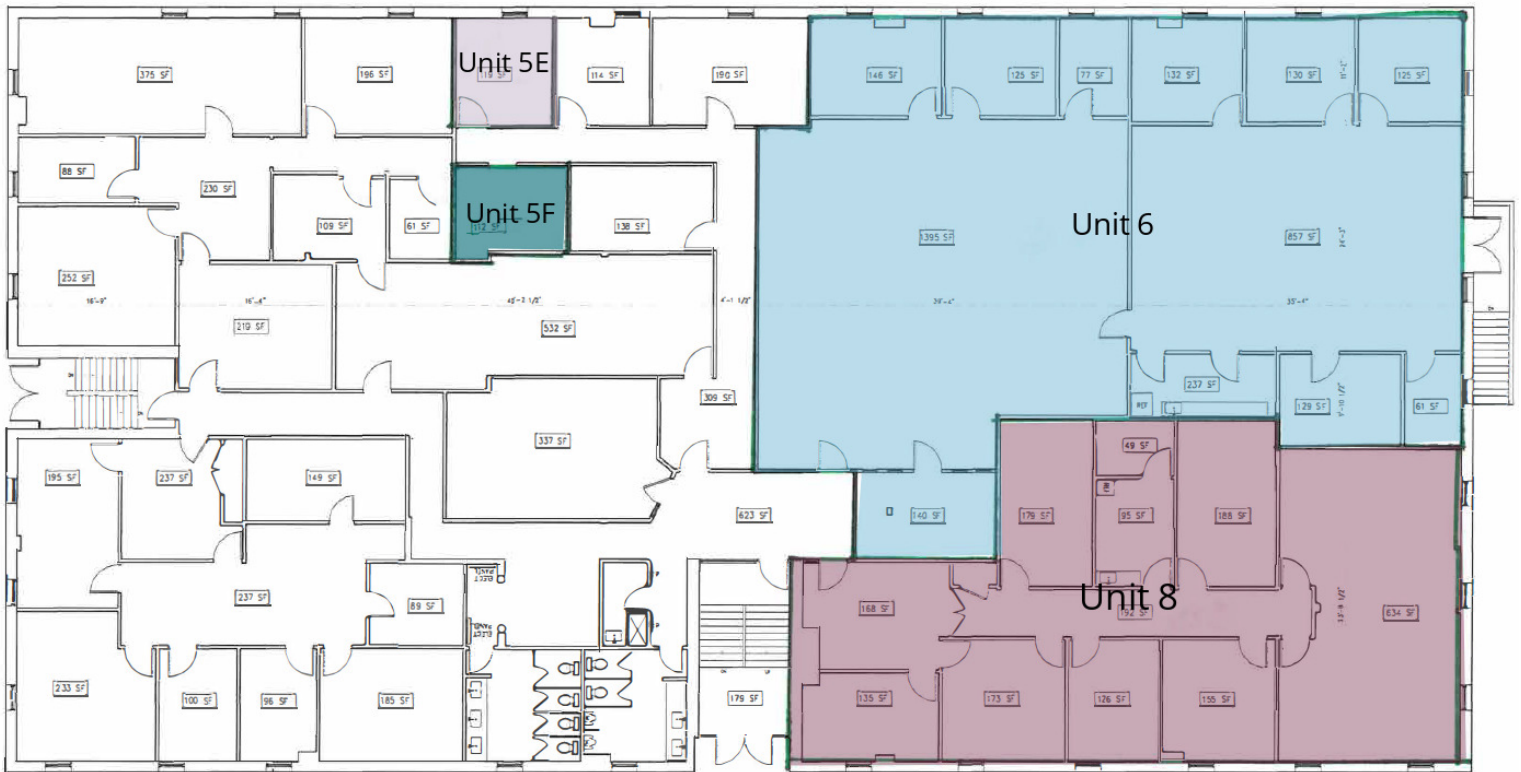

Unit	Floor	SF	Date Available
Unit 19	1	1,550 SF	Immediately
Unit 24	1	560 SF	Immediately
Unit 25	1	1,175 SF	Immediately
Unit 27	1	520 SF	Immediately
Unit 5E	2	120 SF	Immediately
Unit 5F	2	120 SF	Immediately
Unit 6	2	4,300 SF	Immediately
Unit 8	2	2,474 SF	6/1/2026

	Suite	Size	Description
■	Unit 19	1,550 SF	Immediately
■	Unit 24	560 SF	Immediately
■	Unit 25	1,175 SF	Immediately
■	Unit 27	520 SF	Immediately

Rick Genthe

201.400.2489
Rgenthe@lpc.com

Robert E. Lee

973.886.7114
rlee@lpc.com

Lincoln

	Suite	Size	Description
■	Unit 5E	120 SF	Immediately
■	Unit 5F	120 SF	Immediately
■	Unit 6	4,300 SF	Immediately
■	Unit 8	2,474 SF	6/1/2026

Rick Genthe

201.400.2489
Rgenthe@lpc.com

Robert E. Lee

973.886.7114
rlee@lpc.com