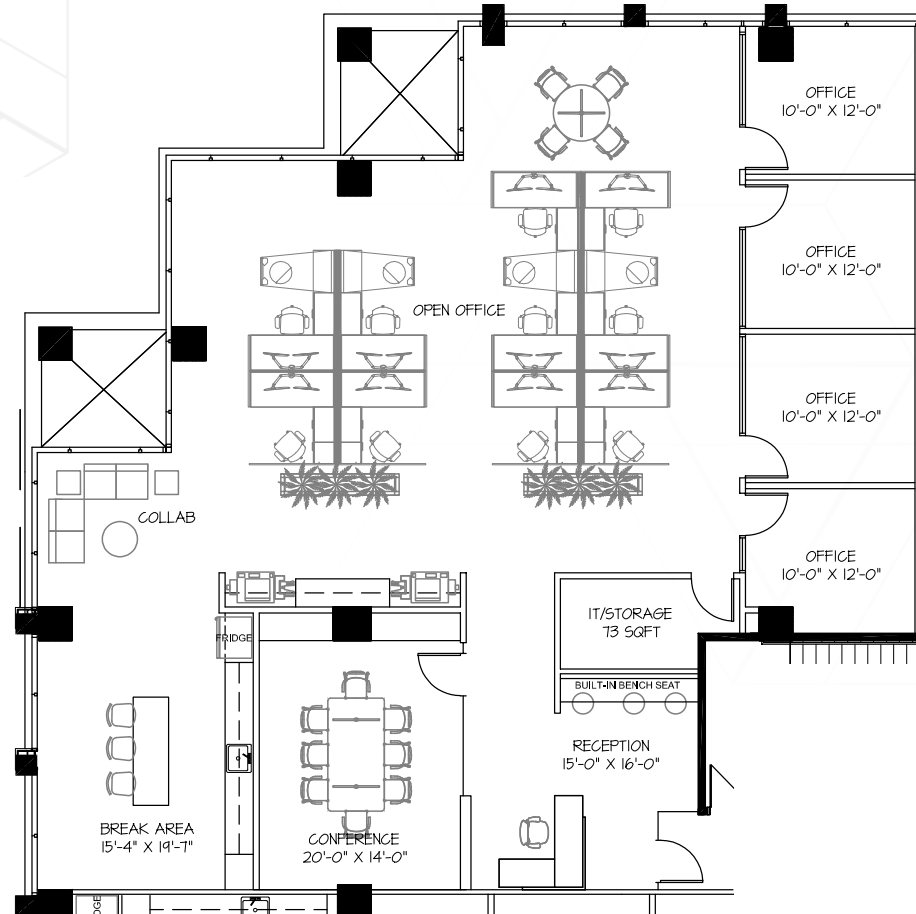

Pima Northgate

14000 N Pima Road Scottsdale, AZ

3RD FLOOR SUITE 5 | ±3,529 RSF

TIM WHITTEMORE

Senior Director

+1 602 229 5931

tim.whittemore@cushwake.com

PATRICK SCHRIMSHER