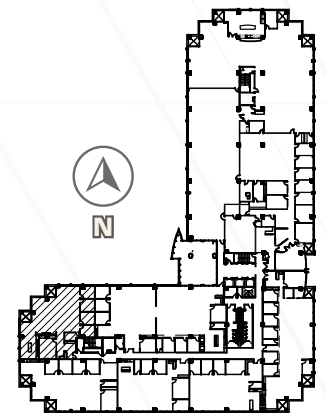

Pima Northgate

14000 N Pima Road Scottsdale, AZ

3RD FLOOR SUITE 5 | ±3,529 RSF

TIM WHITTEMORE

Senior Director

+1 602 229 5931

tim.whittemore@cushwake.com

PATRICK SCHRIMSHER

Director

+1 602 468 8529

patrick.schrimsher@cushwake.com