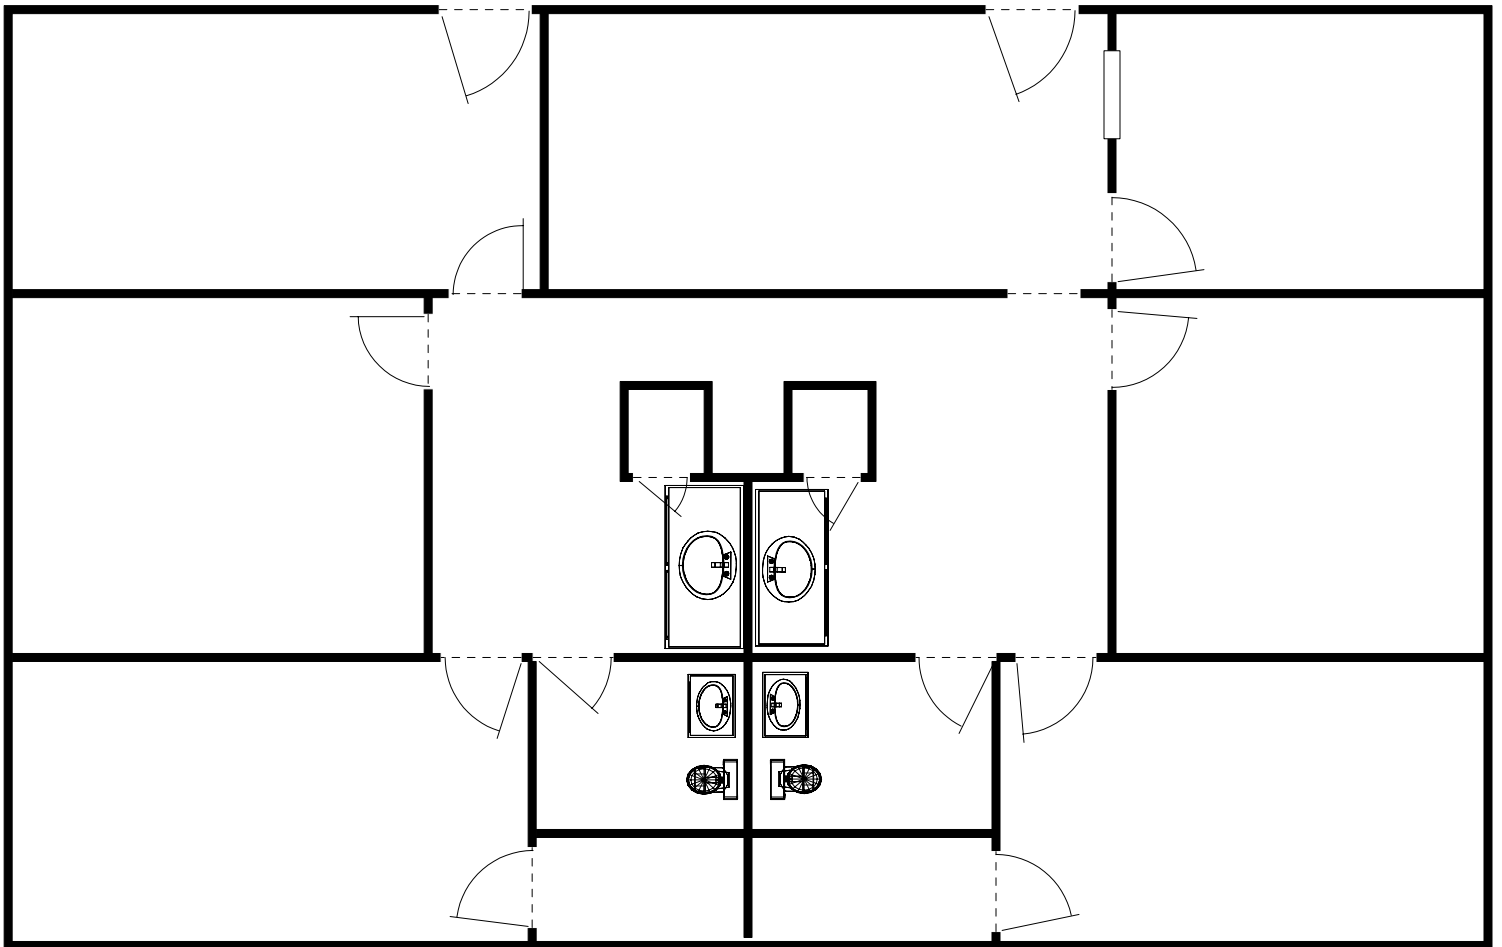

1991 Lakeland Dr.  
Jackson, MS 39216

Suite G

Approx 1450 Sq.Ft.  
Deminsions Are Approximate

T.L. Brown Properties  
1991 Lakeland Dr., Suite J  
Jackson, MS 39216

601-981-1170  
Fax: 601-981-1175  
[www.tlbrownproperties.com](http://www.tlbrownproperties.com)