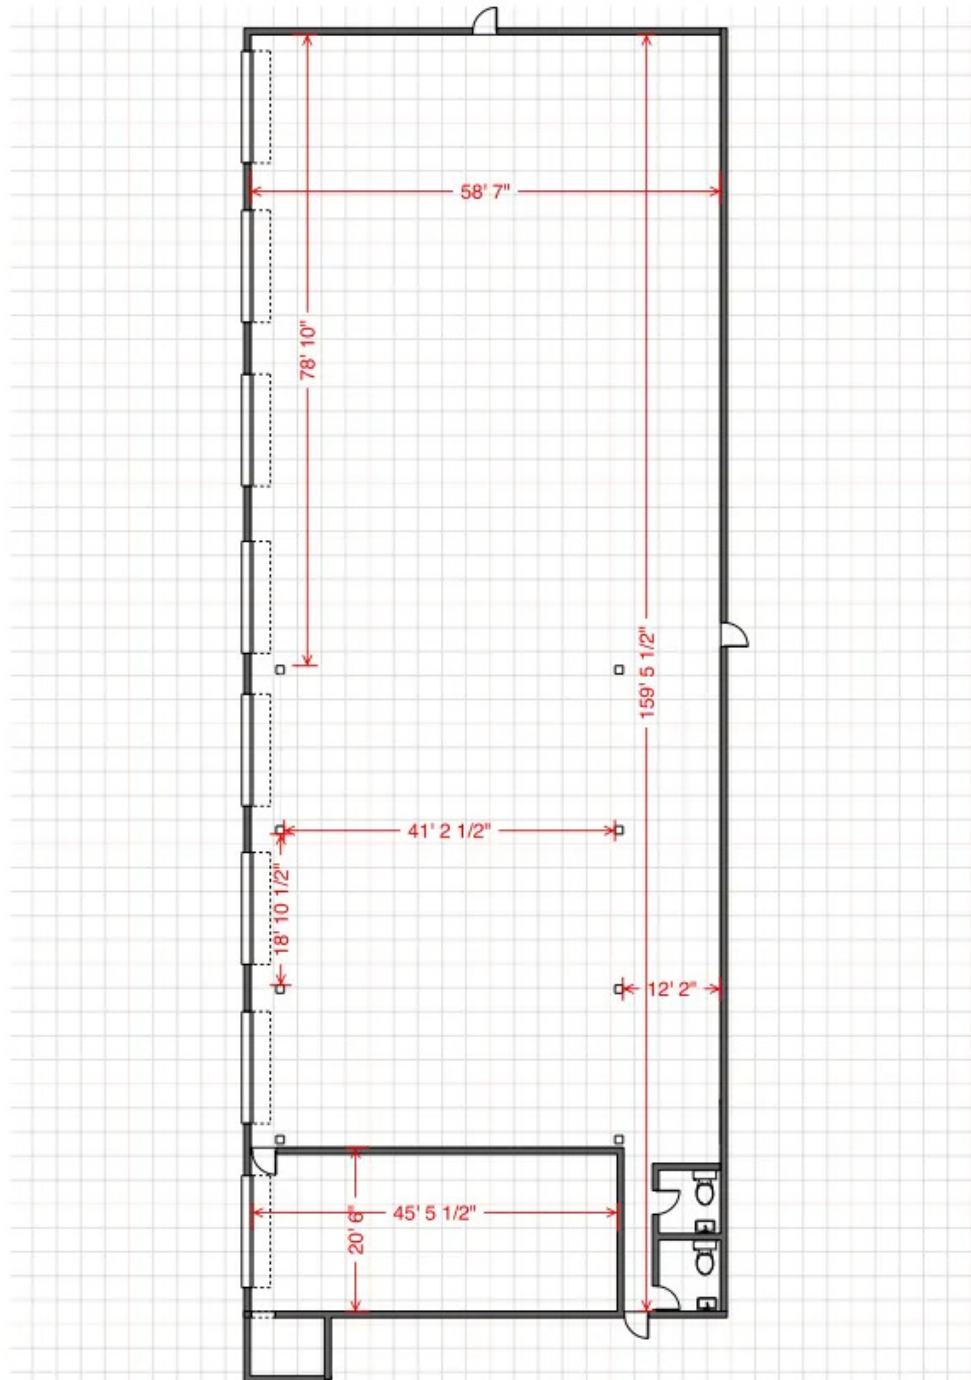

Industrial Space For Lease

1569 Fulenwider Rd, Gainesville, GA 30507

Presented By:

Bennett Smith

770.988.6383

Commercial Sales Associate

bennett@candler.com

135 Maple Street NW, Gainesville, GA 30501 | 770.988.6383 | candler.com