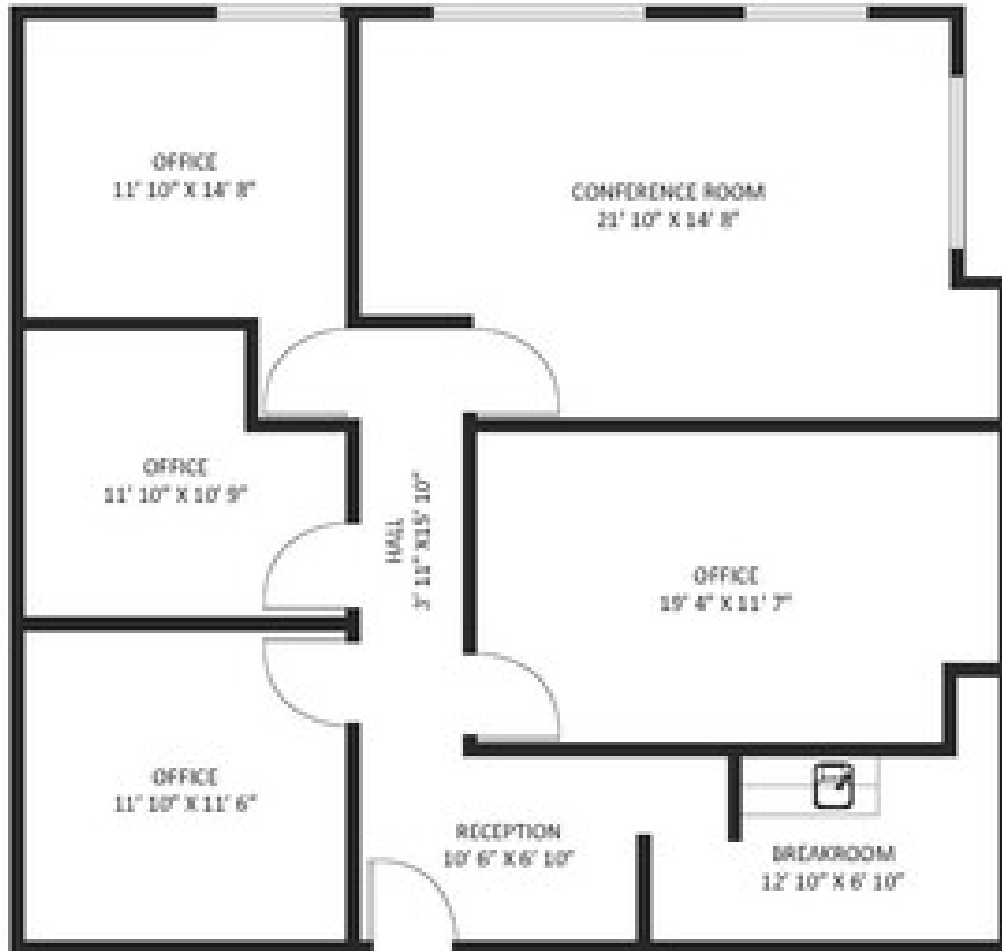

# RICHARDSON DRIVE PLAZA

1485 RICHARDSON DRIVE, RICHARDSON, TX 75080

SUITE 135 - 1,254 RSF

**Brian Pafford**  
972.389.9002  
bpafford@bradford.com

**Jared Laake**  
972.776.7045  
jlaake@bradford.com

**Kyle Espie**  
972.776.7070  
kespie@bradford.com