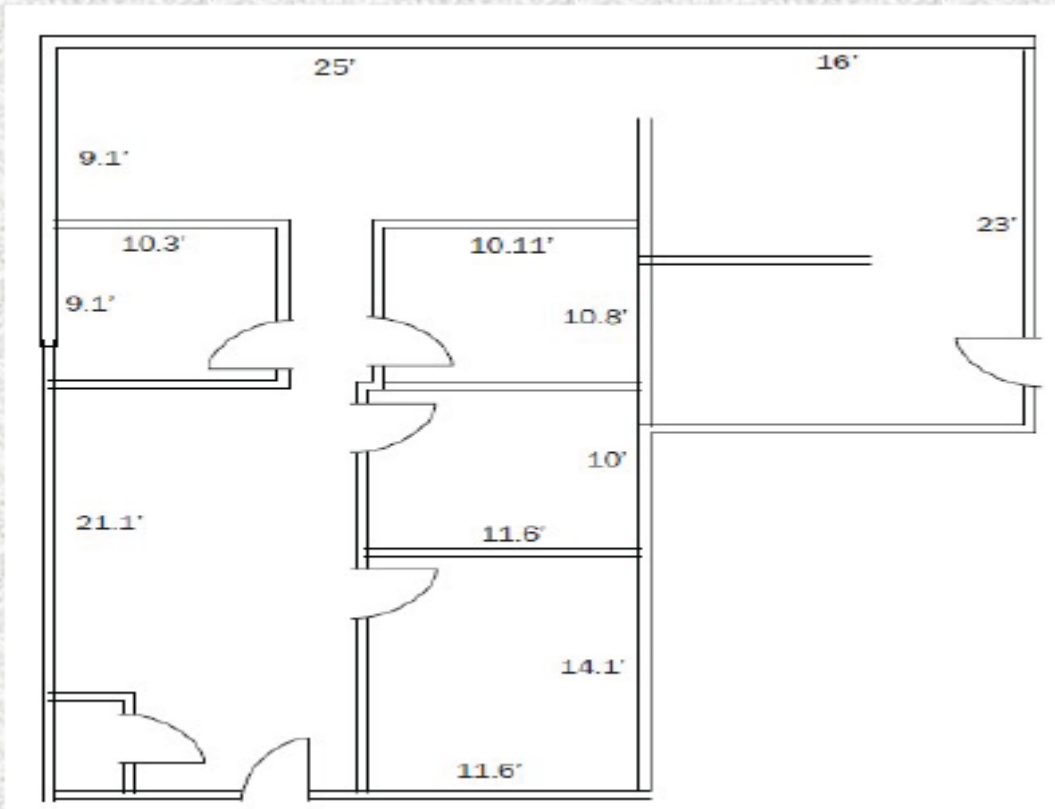

# Shadow Mountain Office Center

5840 S. Memorial Drive Tulsa, Oklahoma

**Suite 212**  
**1,739 Sq. Ft.**

- 4 Offices
- Wet Bar
- Reception
- Conference Room

For additional information contact  
Paul D. Wilson  
at 918-743-4300 or  
email [paul@tfptulsa.com](mailto:paul@tfptulsa.com)  
[www.tfptulsa.com](http://www.tfptulsa.com)