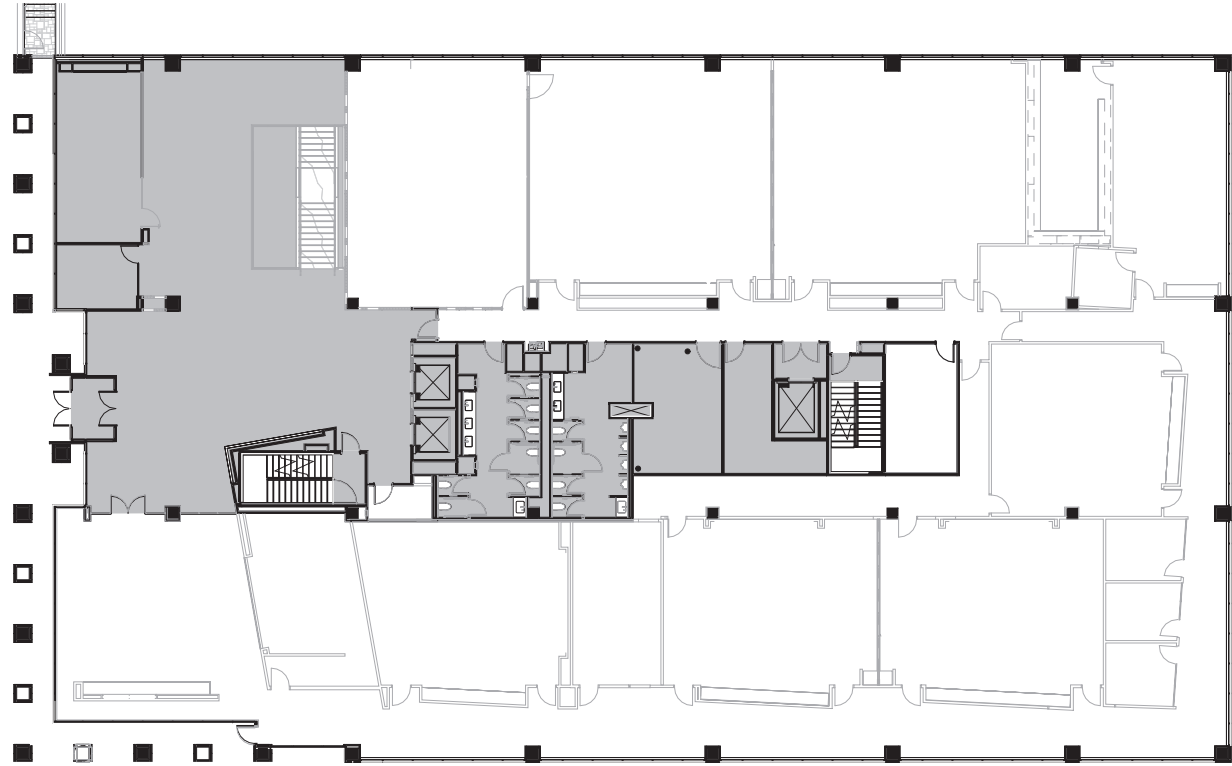

KEY PLAN

Floor Plan - Suite 100South

PLAN
NORTH

Jeff Bellamy 404.995.2221

ASD | SKY

6303 BARFIELD ROAD - SUITE 100South - 20,396 RSF

Available Suite