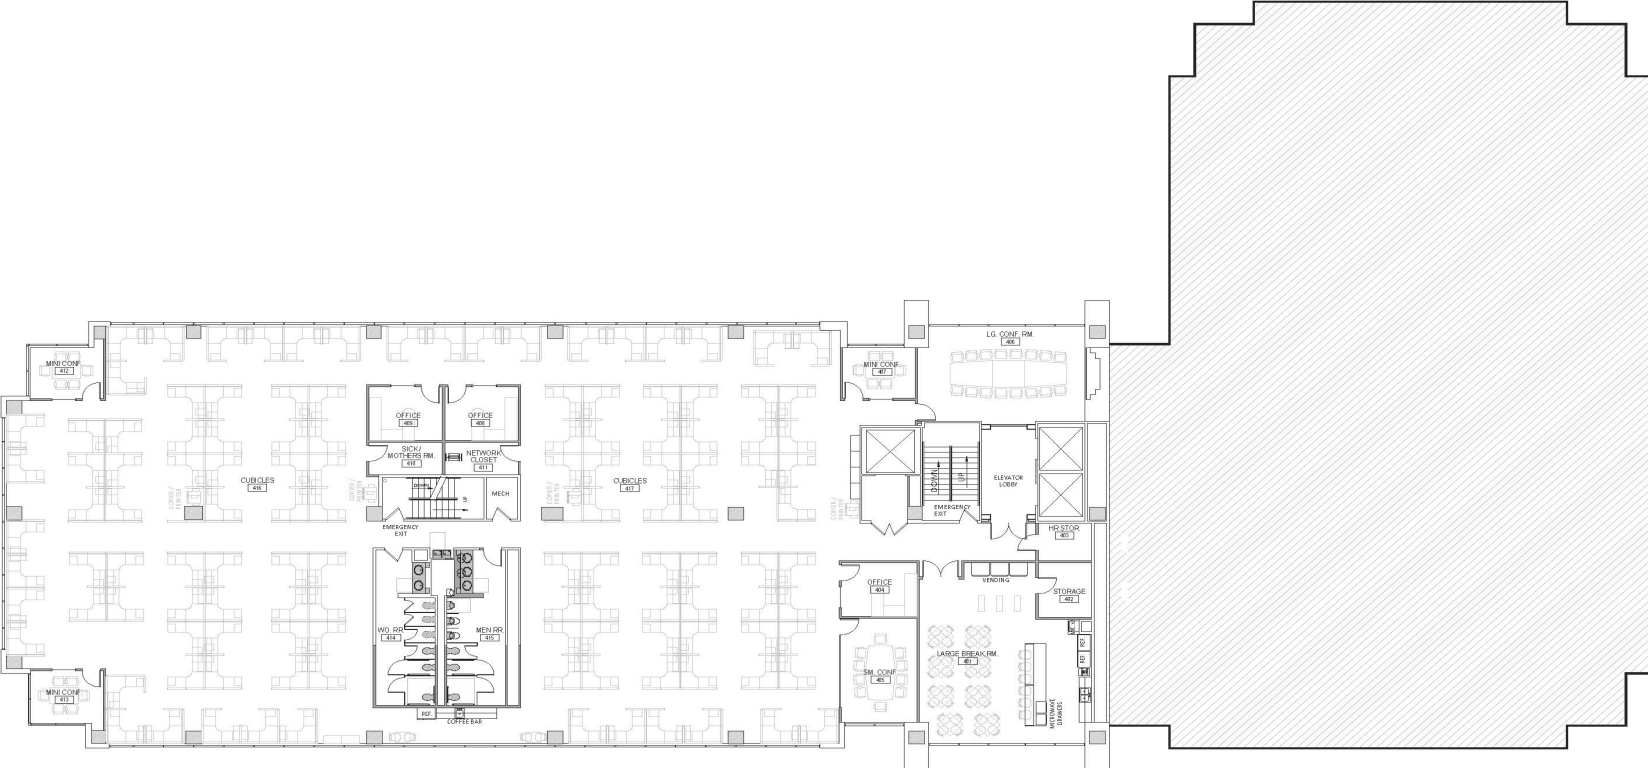

Suite 400 – 13,841 RSF

122 • 6X6 CUBICLES
 3 • Offices
 125 • Total seats

Kurt Cherry
 +1 972 421 3322
 kurt.cherry@avisonyoung.com