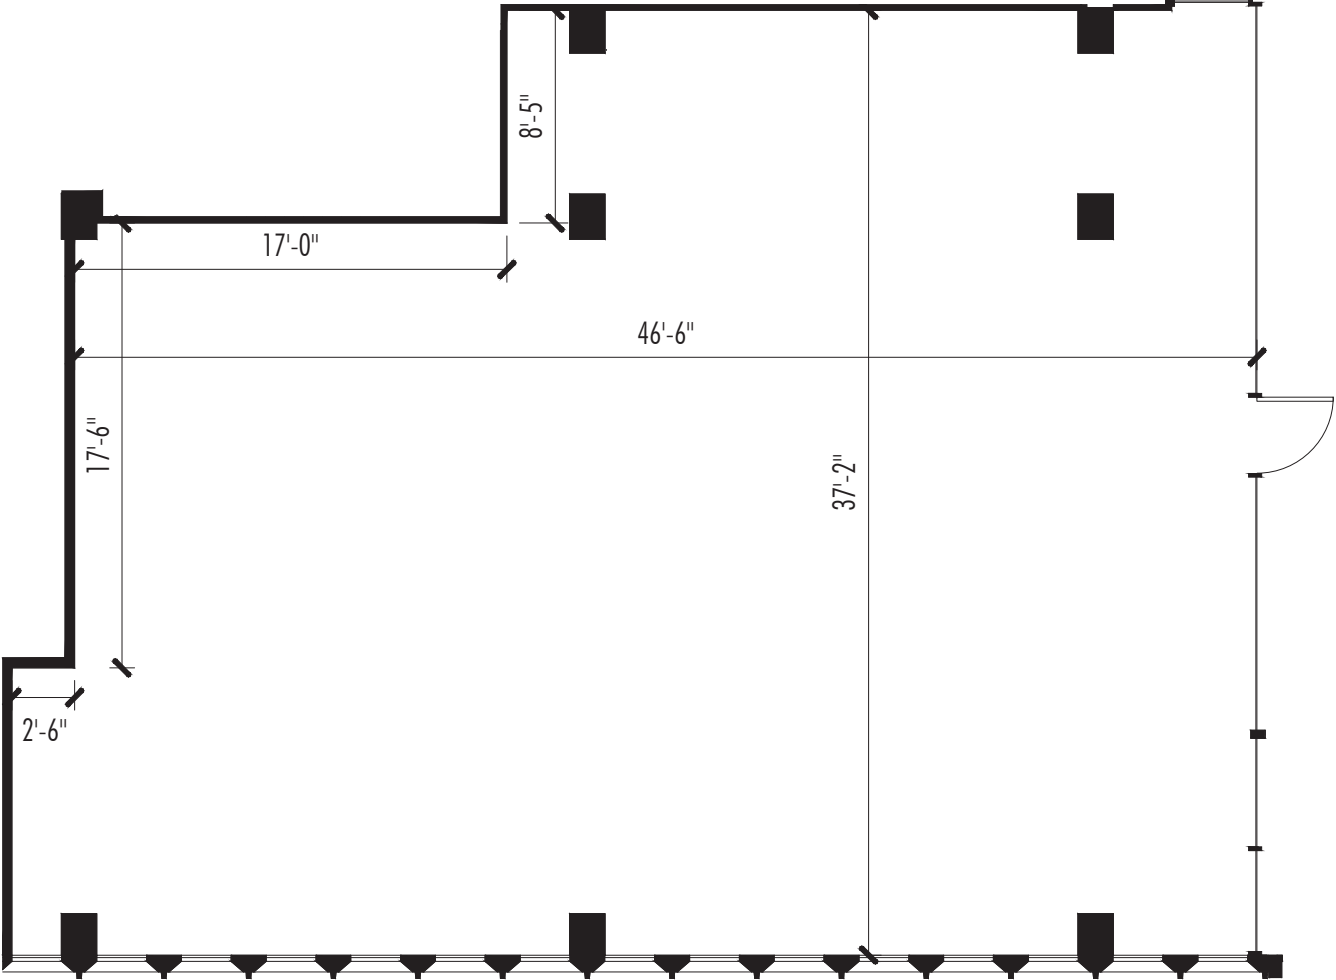

# TOWER 229, SUITE 203

2,086 RSF

KEY PLAN

PEACHTREE  
CENTER