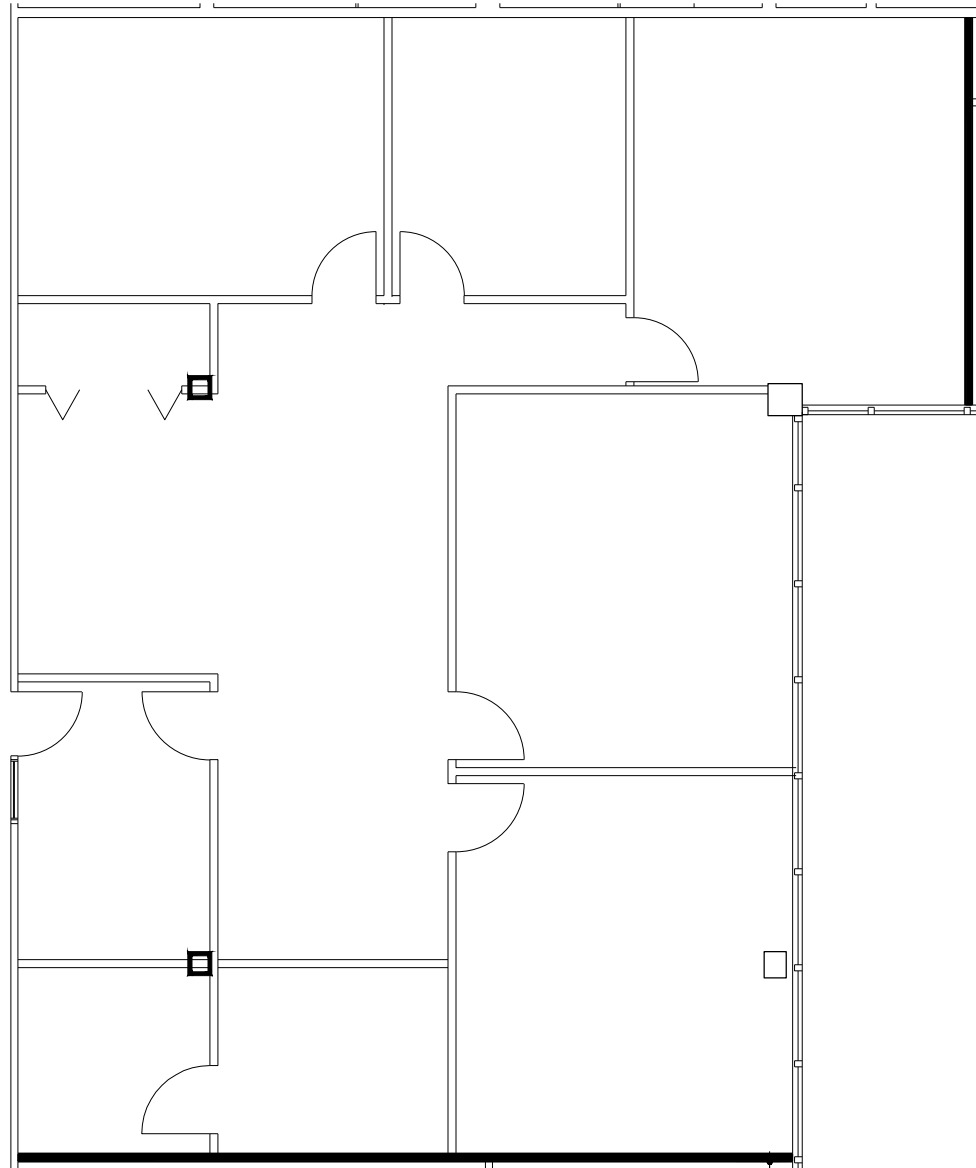

BINGHAM OFFICE PARK

30400 TELEGRAPH BINGHAM FARMS, MI 48025

30100 TELEGRAPH ROAD
SUITE 366
BINGHAM FARMS, MI 48025
(248) 399-9999
FAX: (248) 399-9393

SUITE 373

10.15.19 SCALE: 1/8" = 1'-0"

1,660 U.S.F.
1,826 R.S.F.

THIRD FLOOR KEY PLAN

NO SCALE