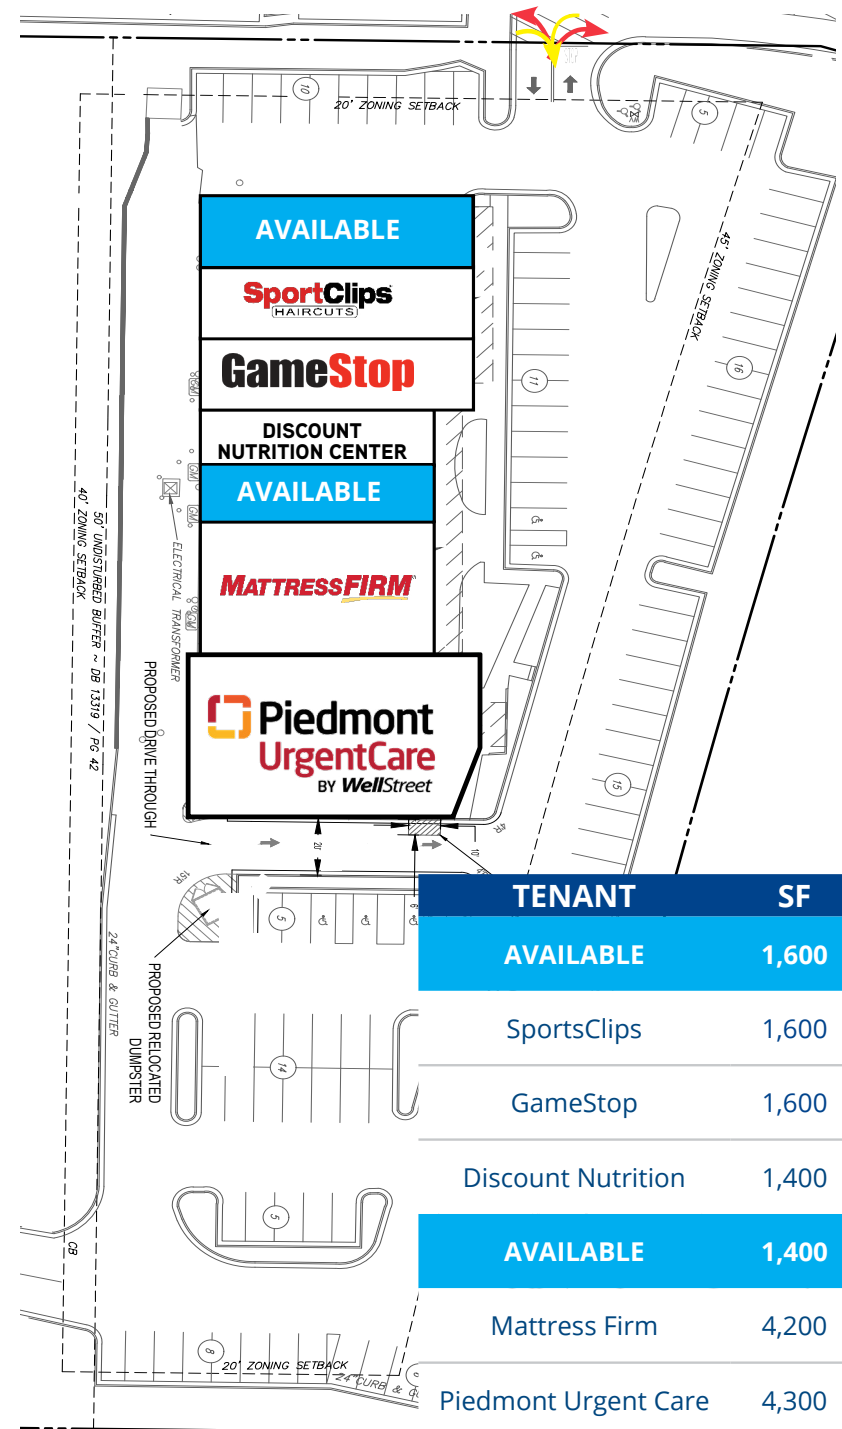

Acworth Avenue

3345 Cobb Pkwy NW

Property Details

1,600 SF & 1,400 SF Retail Space Available

Positioned at the signalized intersection and front door to the adjacent Home Depot, Acworth Avenue Shops provides a mix of retail and restaurants that serve a busy and affluent area in the northern Atlanta suburb of Acworth. The property enjoys ample frontage, parking, and storefront exposure on the market's most significant thoroughfare, US 41/ Cobb Pkwy. The center also benefits from easy ingress/egress, cross-traffic, and cross-shopping from the adjacent Acworth Crossing Power Center and Home Depot, with which it shares a traffic signal on Cobb Parkway.

DEMOGRAPHICS

	1 MILE	3 MILES	5 MILES
TOTAL POPULATION	4,586	44,252	131,934
TOTAL HOUSEHOLDS	1,677	15,814	46,260
AVG. HH INCOME	\$123,970	\$123,276	\$124,293

TRAFFIC COUNTS

42,700 VPD
COBB PKWY
WEST OF SITE

31,600 VPD
COBB PKWY
EAST OF SITE

25,400 VPD
LAKE ACWORTH
DRIVE

Walmart

TARGET | Michaels
 five BELOW | Massage Envy | Pizza Hut
 PALM BEACH TAN | petco
 HIBBETT SPORTS | SALLY BEAUTY
 ULTA BEAUTY | PANDA EXPRESS | TACO BELL
 LONGHORN STEAKHOUSE | Steak 'n Shake

THE HOME DEPOT

Acworth Avenue Shops
 Piedmont UrgentCare by WellStreet | SportClips HAIRCUTS
 SUBWAY | MATTRESS FIRM | GameStop

HOTWORX 24 HOUR INFRARED FITNESS STUDIO | SAPPY MIXES
 PET SMART | popshelf | the Vitamin Shoppe | chilis