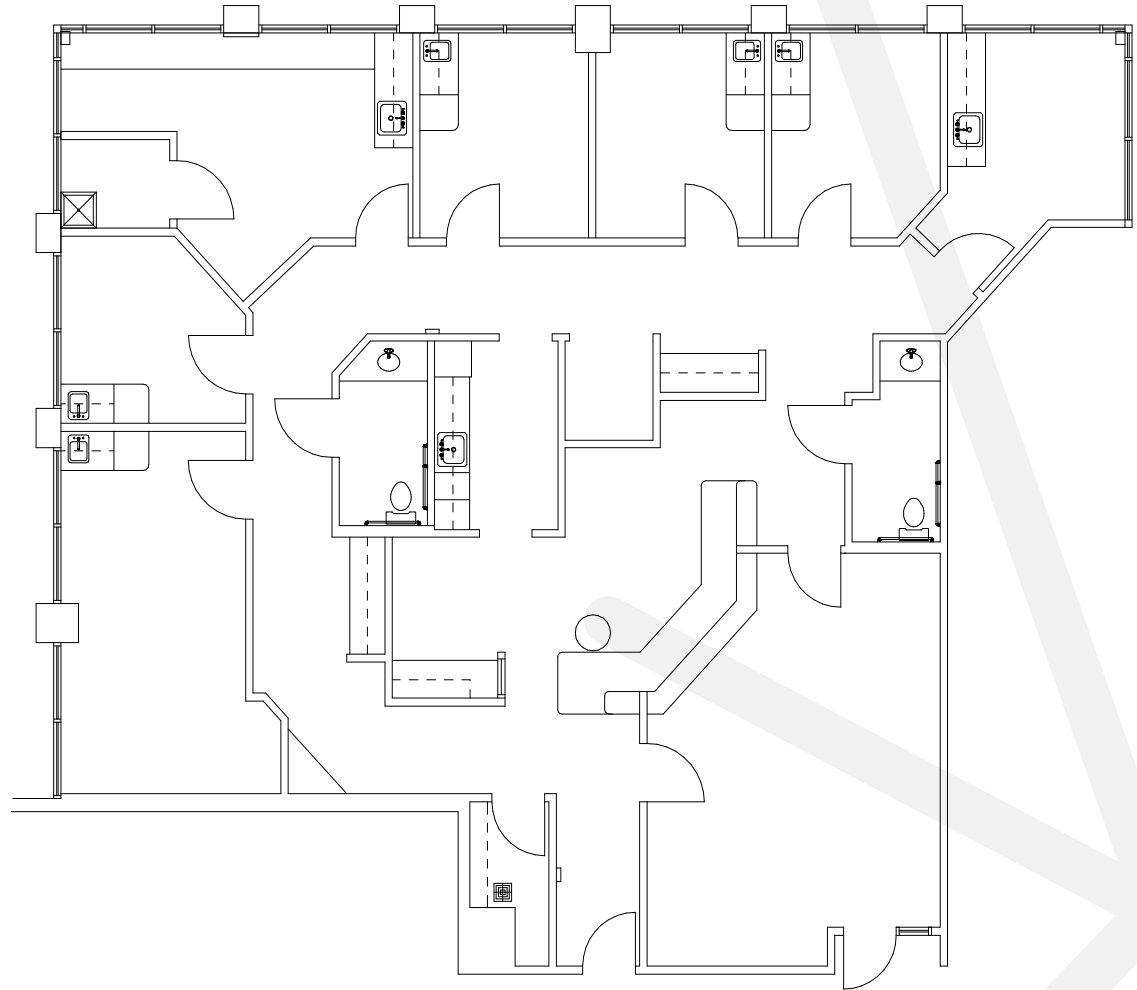

COLONNADE  
PROFESSIONAL  
PLAZA

Floor 02

Suite 230

AS-BUILT

2,688 SF

AVAILABLE

**RACHAEL THOMPSON**  
Senior Vice President  
602.513.5122  
rachael.thompson@kidder.com

**PERRY GABUZZI, CCIM**  
Executive Vice President  
602.513.5116  
perry.gabuzzi@kidder.com