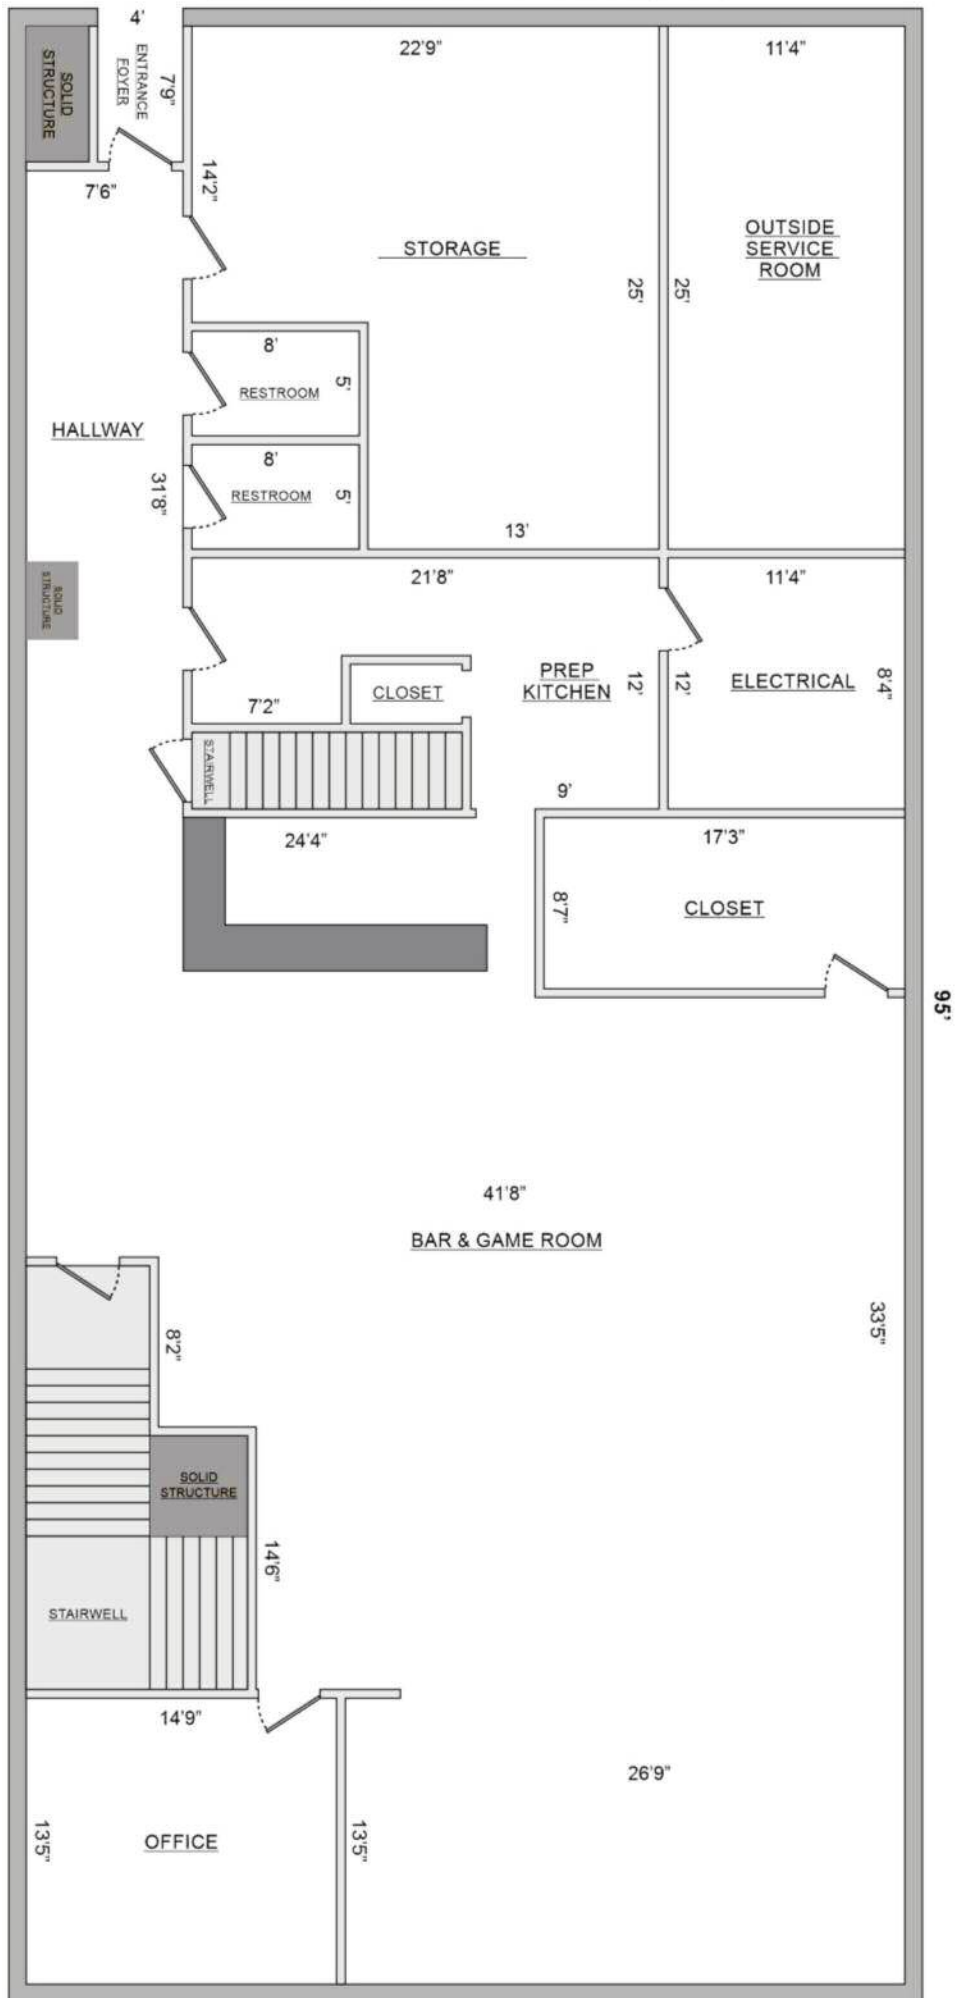

LOWER LEVEL | ENGLISH ALLEY ENTRANCE | REAR

LOWER LEVEL | MAIN ST ENTRANCE | FRONT

42'6"