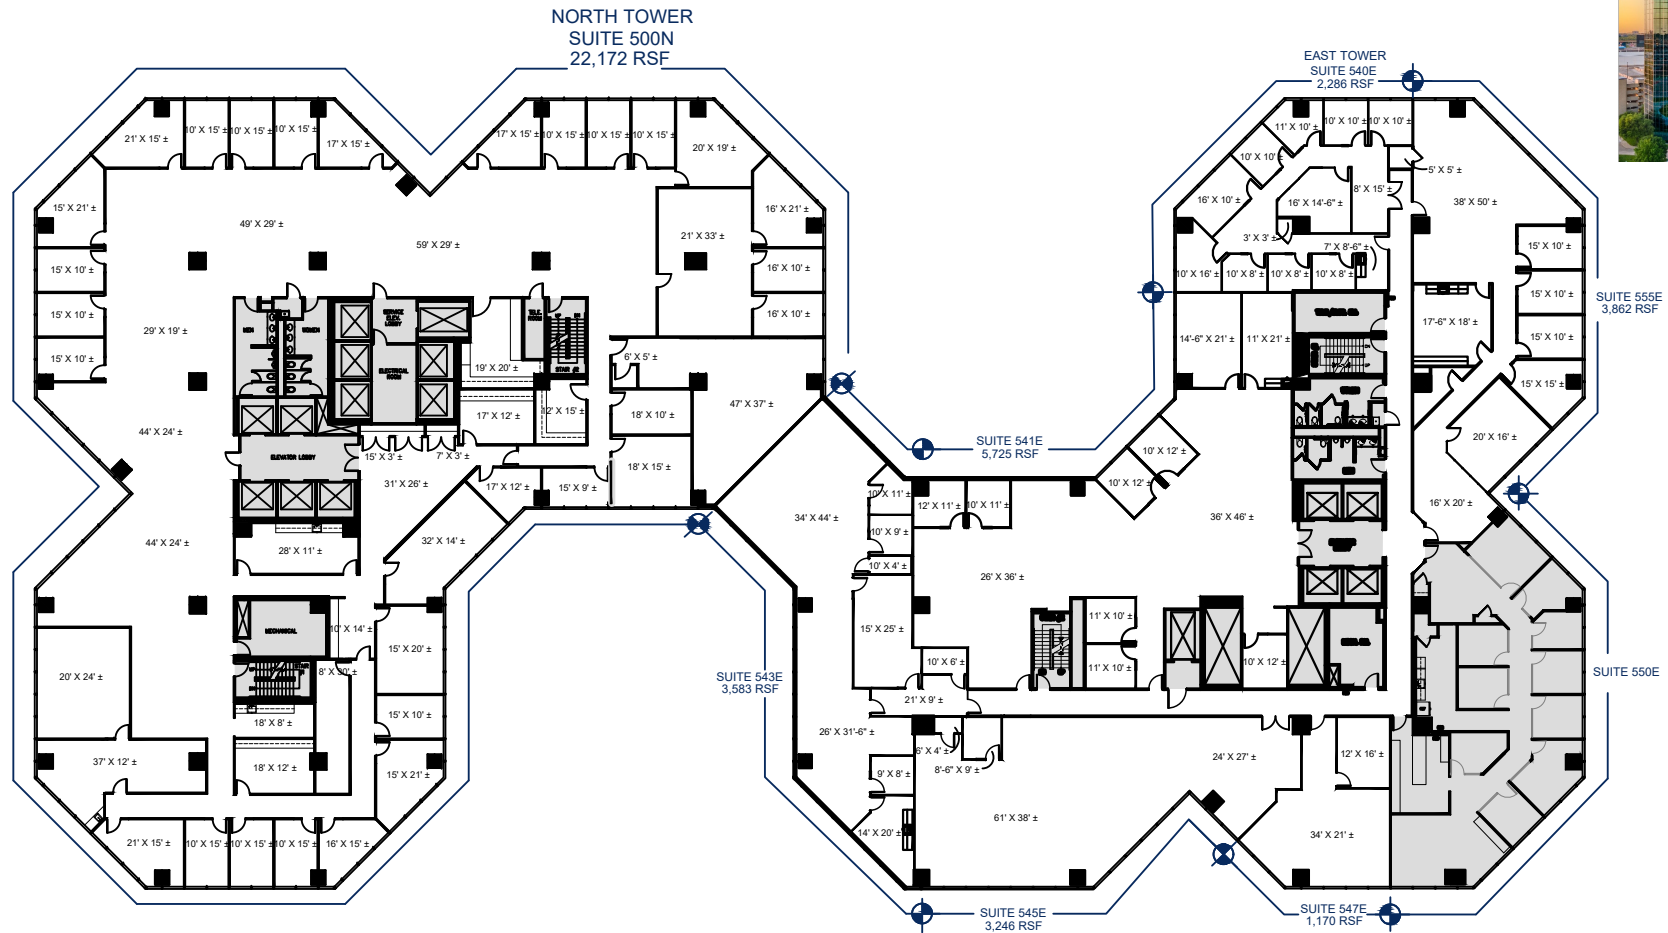

URBAN TOWERS

222 W LAS COLINAS BLVD.
IRVING, TX 75038

URBAN TOWERS

5N + 5E:
45,526 TOTAL RSF