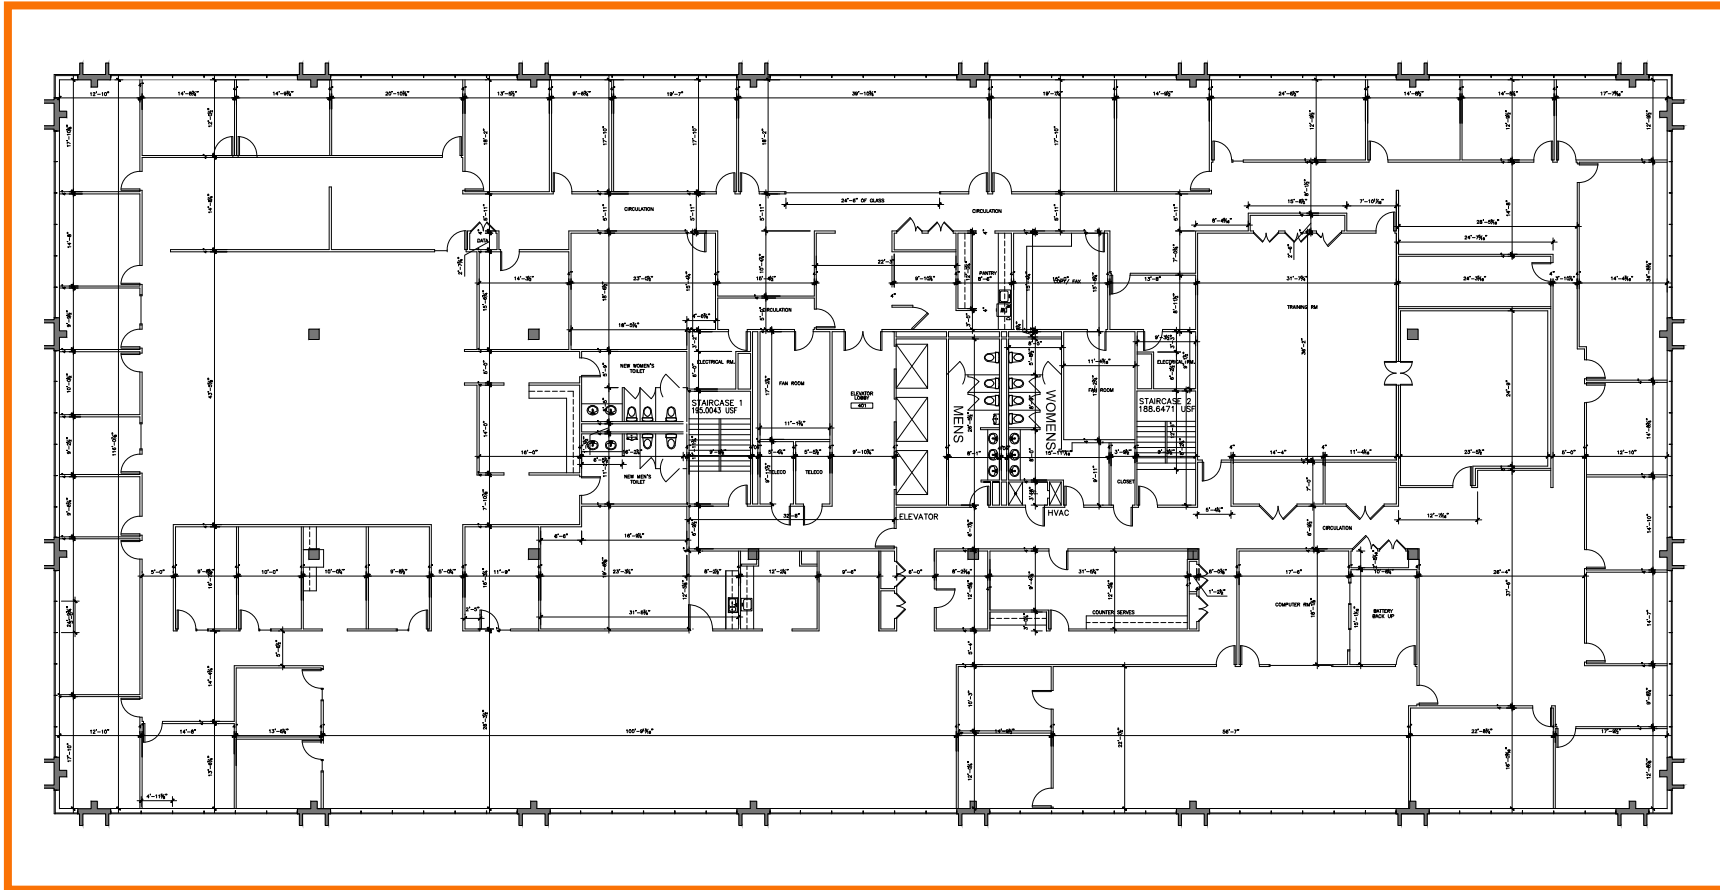

FLOOR PLANS Fourth Floor

Suite 400 | SF: 31,837
Entire Floor

For information contact:
IGNACIO FELLER
Commercial Real Estate Director
(847) 777-9513
ifeller@ohareoffices.com
OhareOffices.com