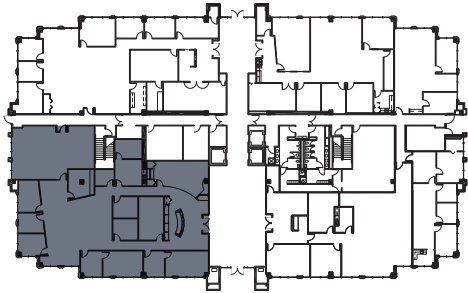

PRIMERA TOWERS

PRIMERA | 2 TOWERS

615 CRESCENT EXECUTIVE COURT

- 154,346 s.f.
- 6 stories
- Built in 1998
- Energy Star Certified
- On-site management
- Brighthouse and Level 3 as providers

Suite	Size (r.s.f.)
100	6,593

PARMENTER REALTY PARTNERS

MICAH STRADER
micah.strader@jll.com
T +1 407 982 8688