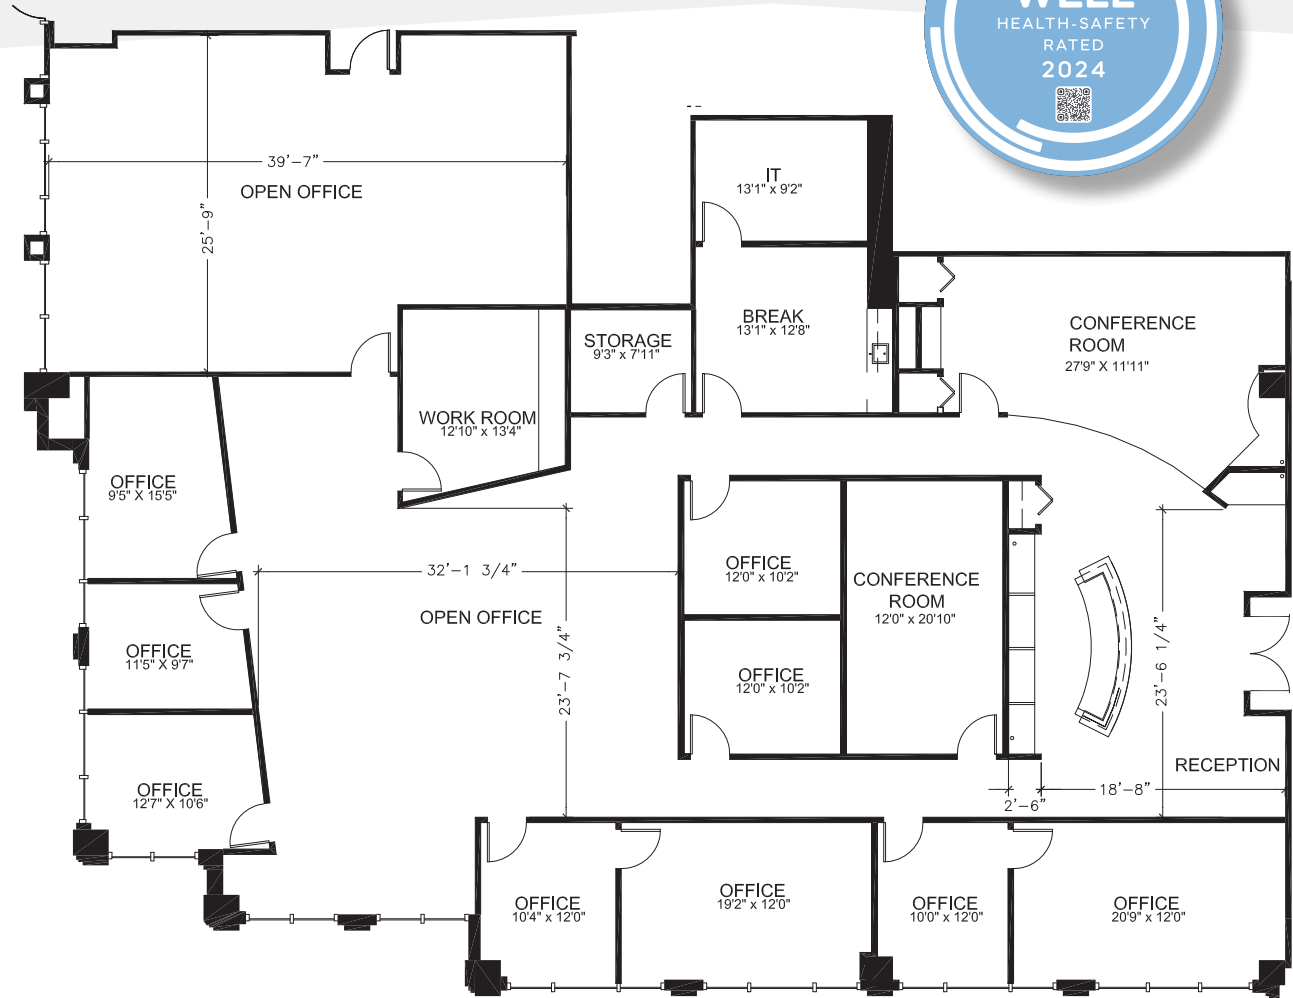

# PRIMERA TOWERS

## PRIMERA | 2 TOWERS

### 615 CRESCENT EXECUTIVE COURT

- 154,346 s.f.
- 6 stories
- Built in 1998
- Energy Star Certified
- On-site management
- Brighthouse and Level 3 as providers

Suite	Size (r.s.f.)
100	6,593

PARMENTER REALTY PARTNERS