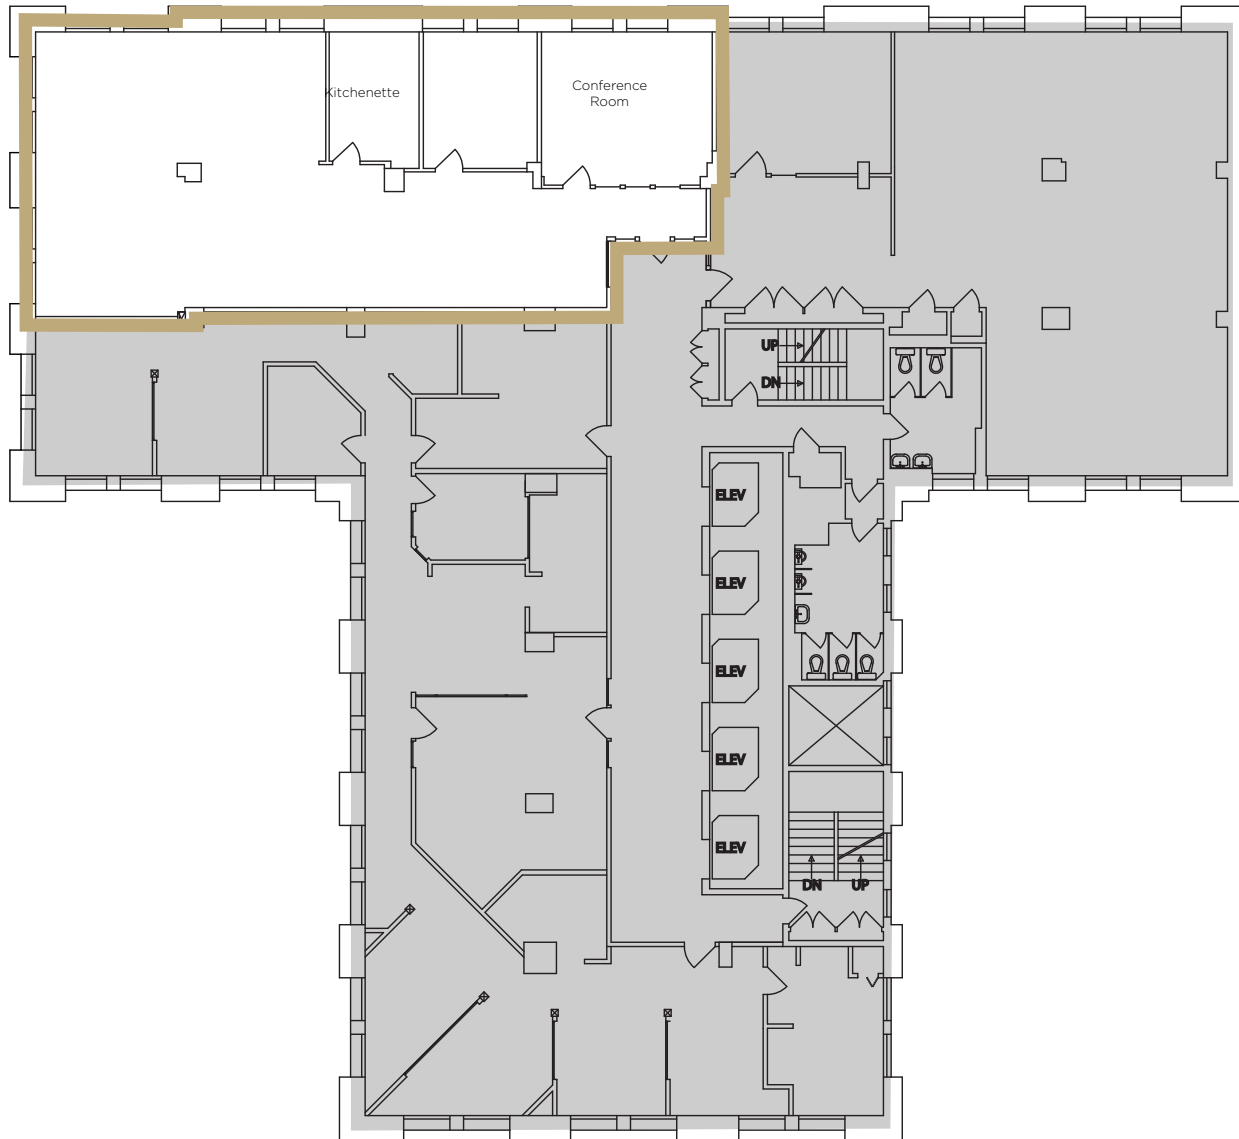

SEATTLE TOWER

1218 3RD AVENUE · SEATTLE, WA 98101

SUITE 1310

2,406 RSF

Available immediately

CLEITA HARVEY
+1 206 607 1794
cleita.harvey@jll.com

TIM JONES
+1 206 971 7011
tim.jones@jll.com