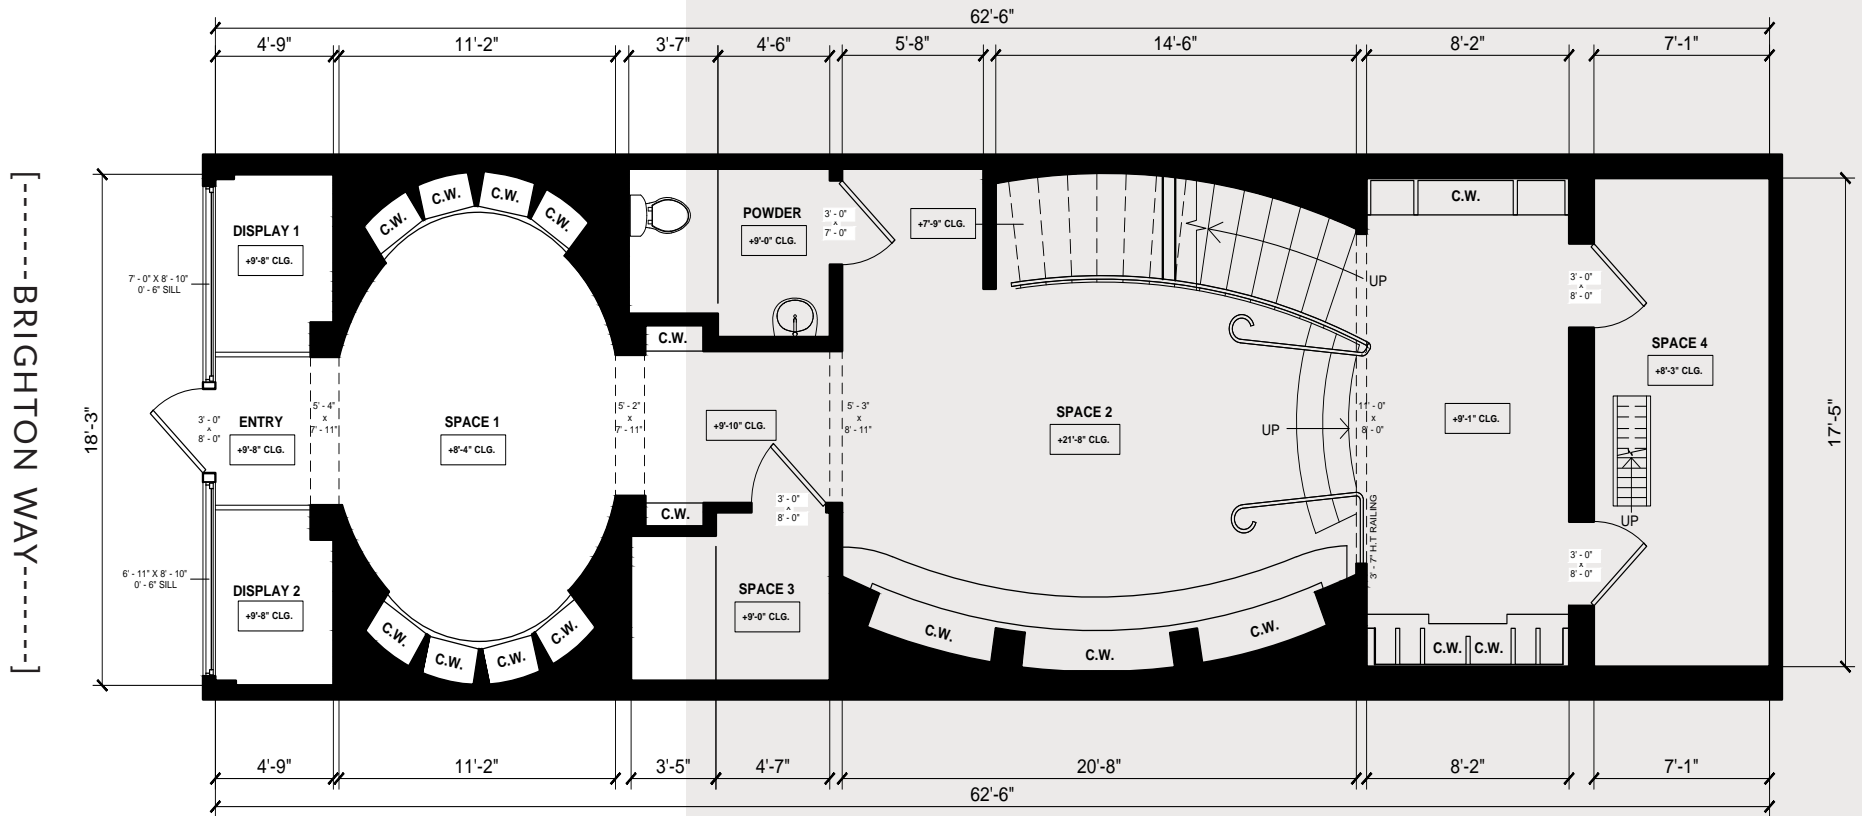

ADDITIONAL HIGHLIGHTS INCLUDE:

TOTAL SIZE
2,087 SF
(1,565 SF ground, 522 SF mezzanine)

RENT
**Available
Upon Request**

Available Now

PARKING
**Access To City Of
Beverly Hills Parking**

FLOORPLAN

GROUND FLOOR: ±1,565 SF

FLOORPLAN

MEZZANINE: ±522 SF

[-----BRIGHTON WAY-----]

INTERIOR

NEARBY TENANTS

The GRILL[®]
ON • THE • ALLEY

WAVE

CIPRIANI