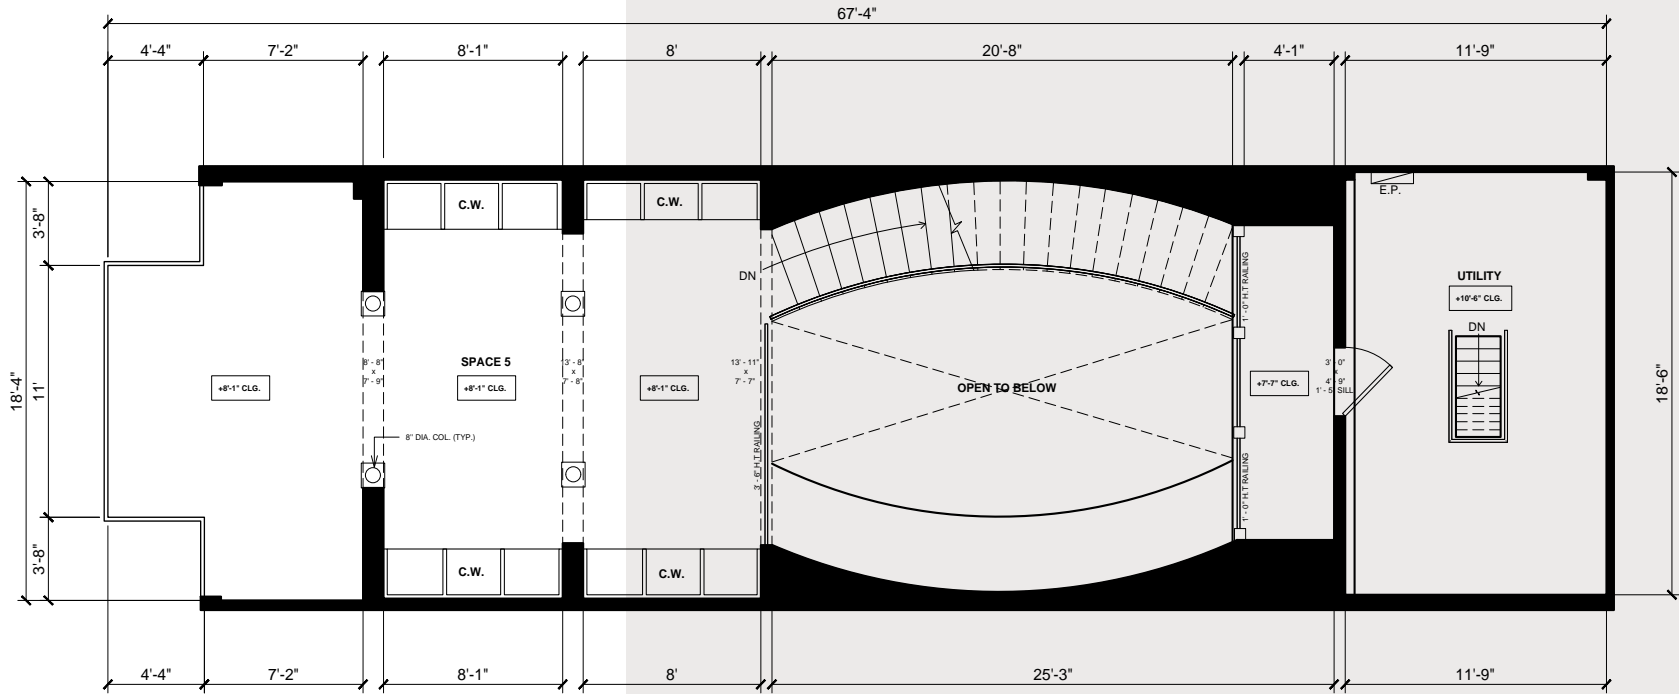

ADDITIONAL HIGHLIGHTS INCLUDE:

TOTAL SIZE
2,087 SF
(1,565 SF ground, 522 SF mezzanine)

RENT
**Available
Upon Request**

Available Now

PARKING
**Access To City Of
Beverly Hills Parking**

FLOORPLAN

GROUND FLOOR: ±1,565 SF

FLOORPLAN

MEZZANINE: ±522 SF

[-----BRIGHTON WAY-----]

INTERIOR

NEARBY TENANTS

The GRILL[®]
ON • THE • ALLEY

WAVE

CIPRIANI