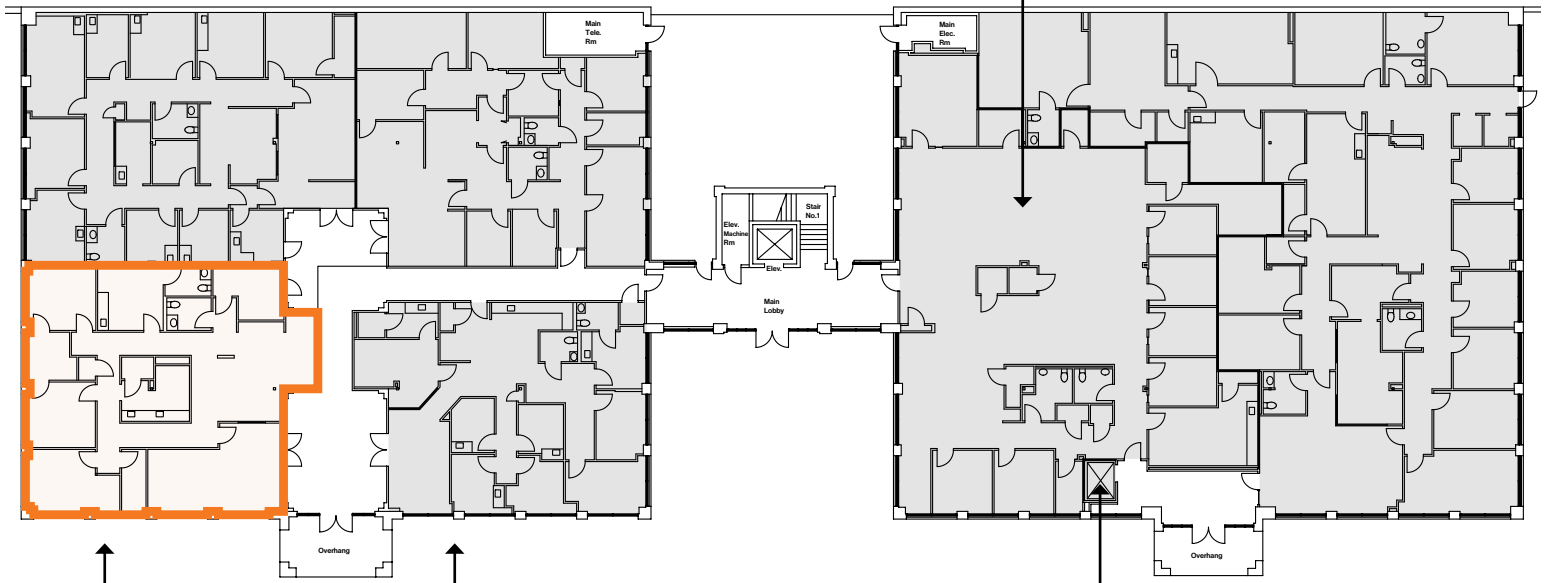

Fayetteville Professional Center

1250 and 1260 Highway 54 W, Fayetteville, GA 30012

FLOOR 1

AVAILABLE

LEASED

1260 BUILDING

1250 BUILDING

SUITE 101
2,680 SF

SUITE 102
LEASED

SUITE 103-104
LEASED

SUITE 102
LEASED

SUITE 100
2,653 SF
VIEW SPACE

SUITE 103
LEASED

SUITE 200E
LEASED

Fayetteville Professional Center

1250 and 1260 Highway 54 W, Fayetteville, GA 30012

FLOOR 2

AVAILABLE

LEASED