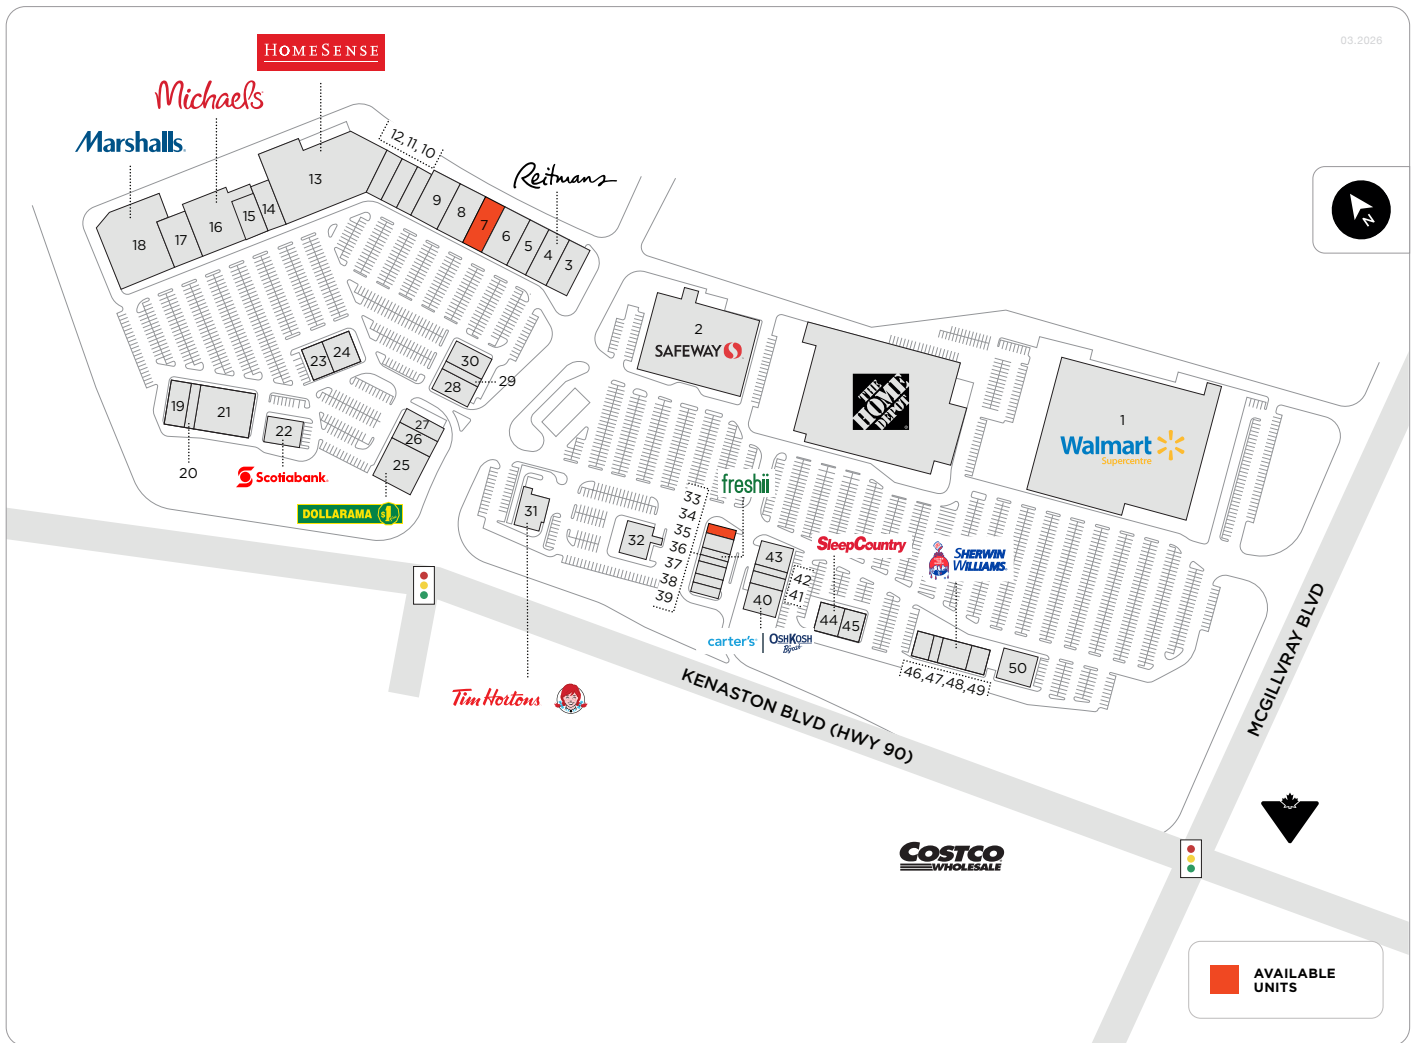

SMARTCENTRES WINNIPEG SOUTHWEST

1665 KENASTON BOULEVARD (KENASTON BLVD & MCGILLVRAY BLVD) | WINNIPEG, MANITOBA

529,179 SF TOTAL GLA

50 ACRES

1,000,000 SF RETAIL NODE

- | | | | |
|------------------------------|--------------------------|--------------------------------------|-----------------------------|
| 1. Walmart Supercentre | 15. Penningtons | 29. Tommy Guns's Original Barbershop | 42. Domino's Pizza |
| 2. Safeway | 16. Michaels | 30. Canadian Footwear | 43. LensCrafters |
| 3. Alter Ego Sports | 17. Kai Medical/Pharmacy | 31. Tim Hortons/Wendy's | 44. Sleep Country Canada |
| 4. Reitmans | 18. Marshalls | 32. Smitty's Restaurant & Lounge | 45. Mastermind Toys |
| 5. Invictus Golf | 19. Tip Top Tailors | 33. Available (1,500 sf) | 46. Qdoba Mexican Eats |
| 6. Aquaessence Swim Academy | 20. RÈ Sauna | 34. Work Authority | 47. Umi Sushi |
| 7. Available (6,000 sf) | 21. Homes Alive | 35. Freshii | 48. Sherwin-Williams |
| 8. Canadian Appliance Source | 22. Scotiabank | 36. First Choice Haircutters | 49. Kitchen Craft Cabinetry |
| 9. Urban Barn | 23. Mr. Big & Tall | 37. OPA! of Greece | 50. Chilli Chutney |
| 10. Hallmark | 24. Silk & Snow | 38. Country Nails & Spa | |
| 11. La Vie en Rose | 25. Dollarama | 39. Quiznos | |
| 12. Floral Fixx | 26. Delta 9 Cannabis | 40. Carter's OshKosh | |
| 13. HomeSense | 27. Chatters Hair Salon | 41. Wyatt Dowling Insurance Brokers | |
| 14. Sephora | 28. Ready Set Move | | |

*Available SF noted are estimates