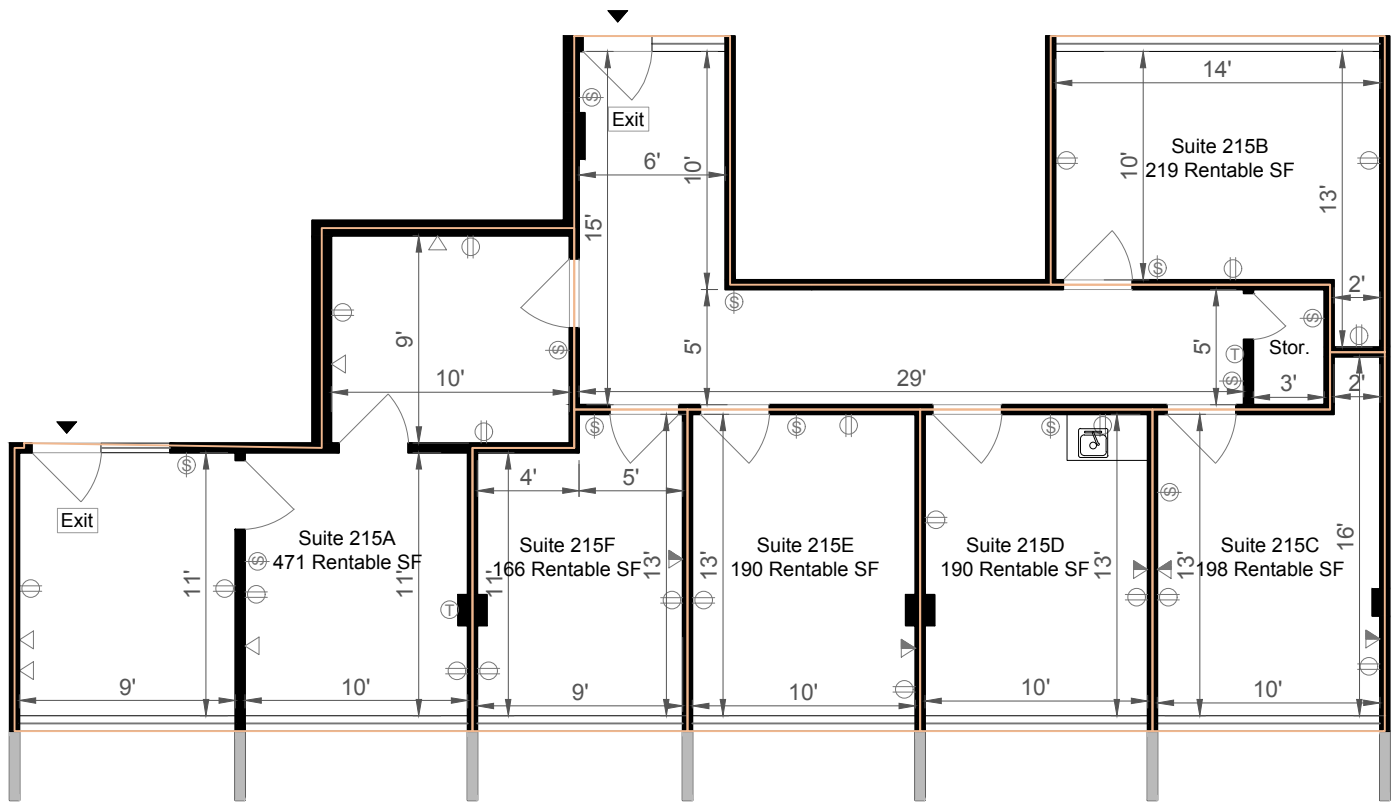

SHERIDAN EXECUTIVE CENTRE

3475 SHERIDAN STREET - SUITE 215 | HOLLYWOOD, FL 33021

LEGEND:

- ⊕ THERMOSTAT
- ⊕ DOUBLE RECEPTACLE
- ⊕ QUAD RECEPTACLE
- ⊕ SINGLE SWITCH
- ⊕ DOUBLE SWITCH
- ⬛ ELECTRICAL PANEL
- ⊕ CABLE RECEPTACLE
- ▽ VOICE RECEPTACLE
- ▽ DATA RECEPTACLE
- ▽ VOICE/DATA RECEPTACLE

1,433 Rentable SF